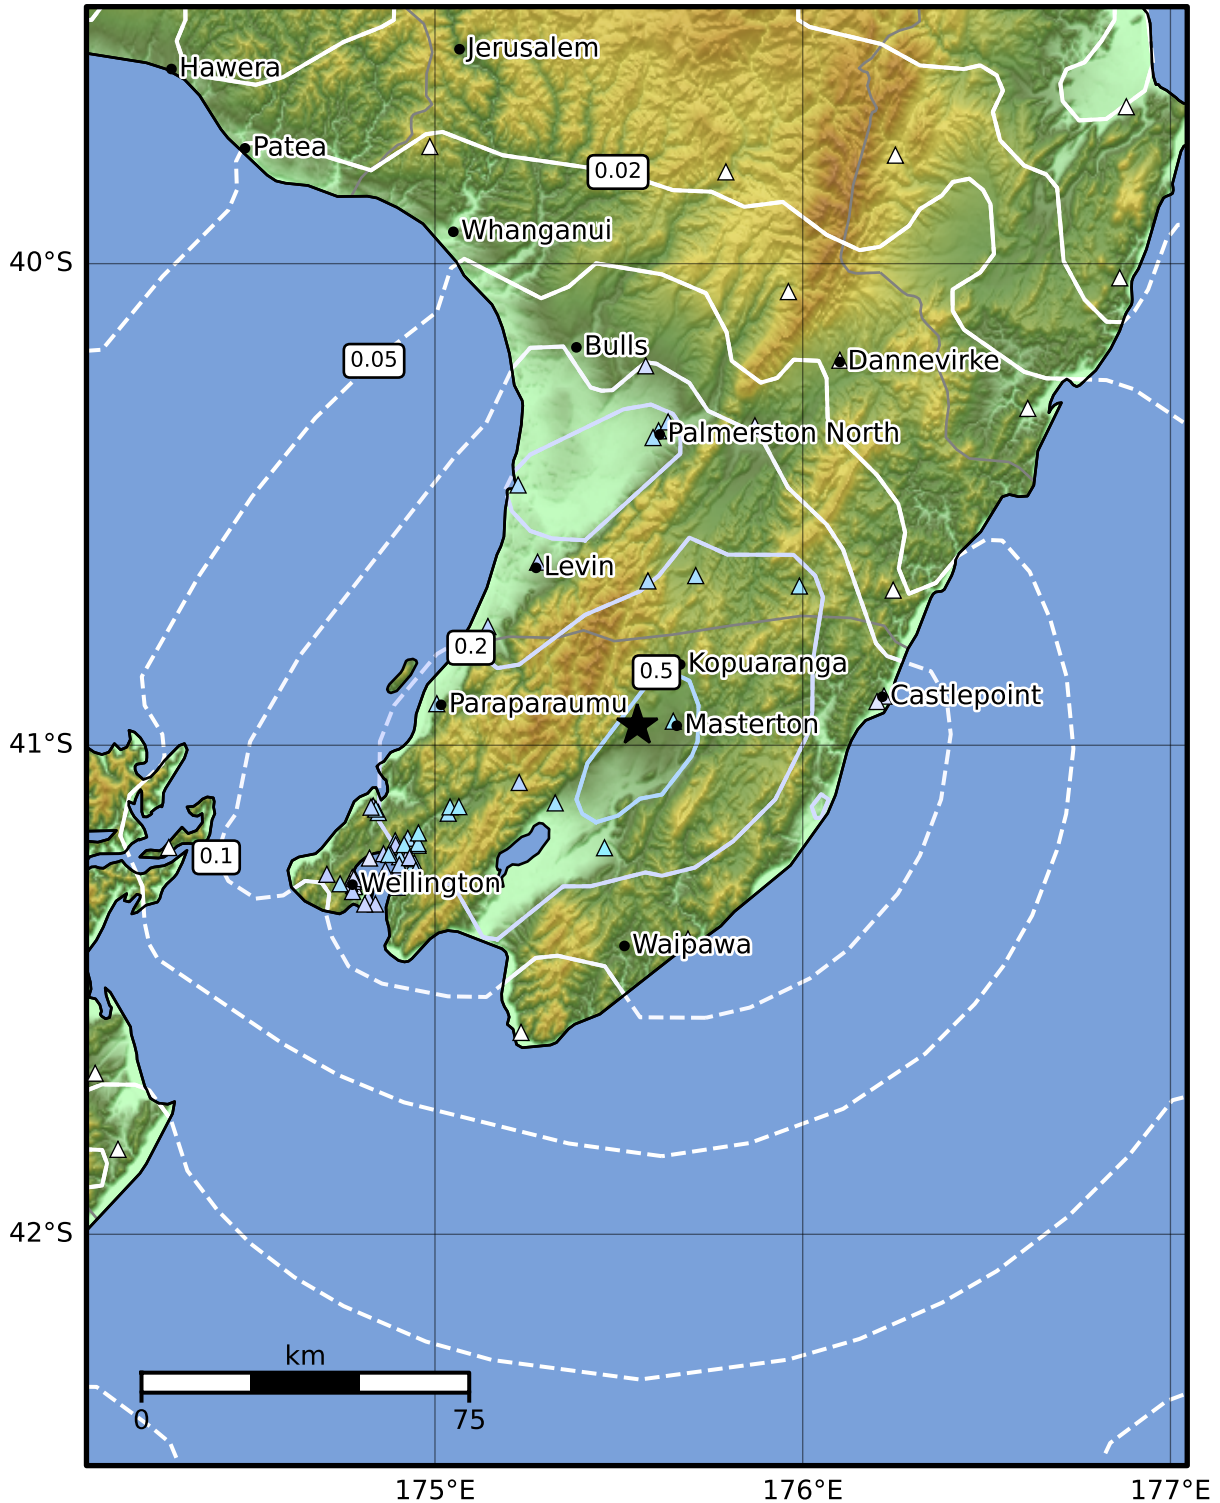

0.3 Second Peak Spectral Acceleration Map GNS Science

ShakeMap: Wairarapa

May 17, 2024 09:04:14 UTC M3.7 S40.96 E175.55 Depth: 25.6km ID:2024p371291

SA(0.3) (%g)	0.1	0.2	0.5	1	2	5	10	20	50	100	200
---------------------	------------	------------	------------	----------	----------	----------	-----------	-----------	-----------	------------	------------

Scale based on Moratalla et al.(2021) and Worden et al.(2012) Version 4: Processed 2024-05-17T10:06:45Z

△ Seismic Instrument ○ Reported Intensity ★ Epicenter