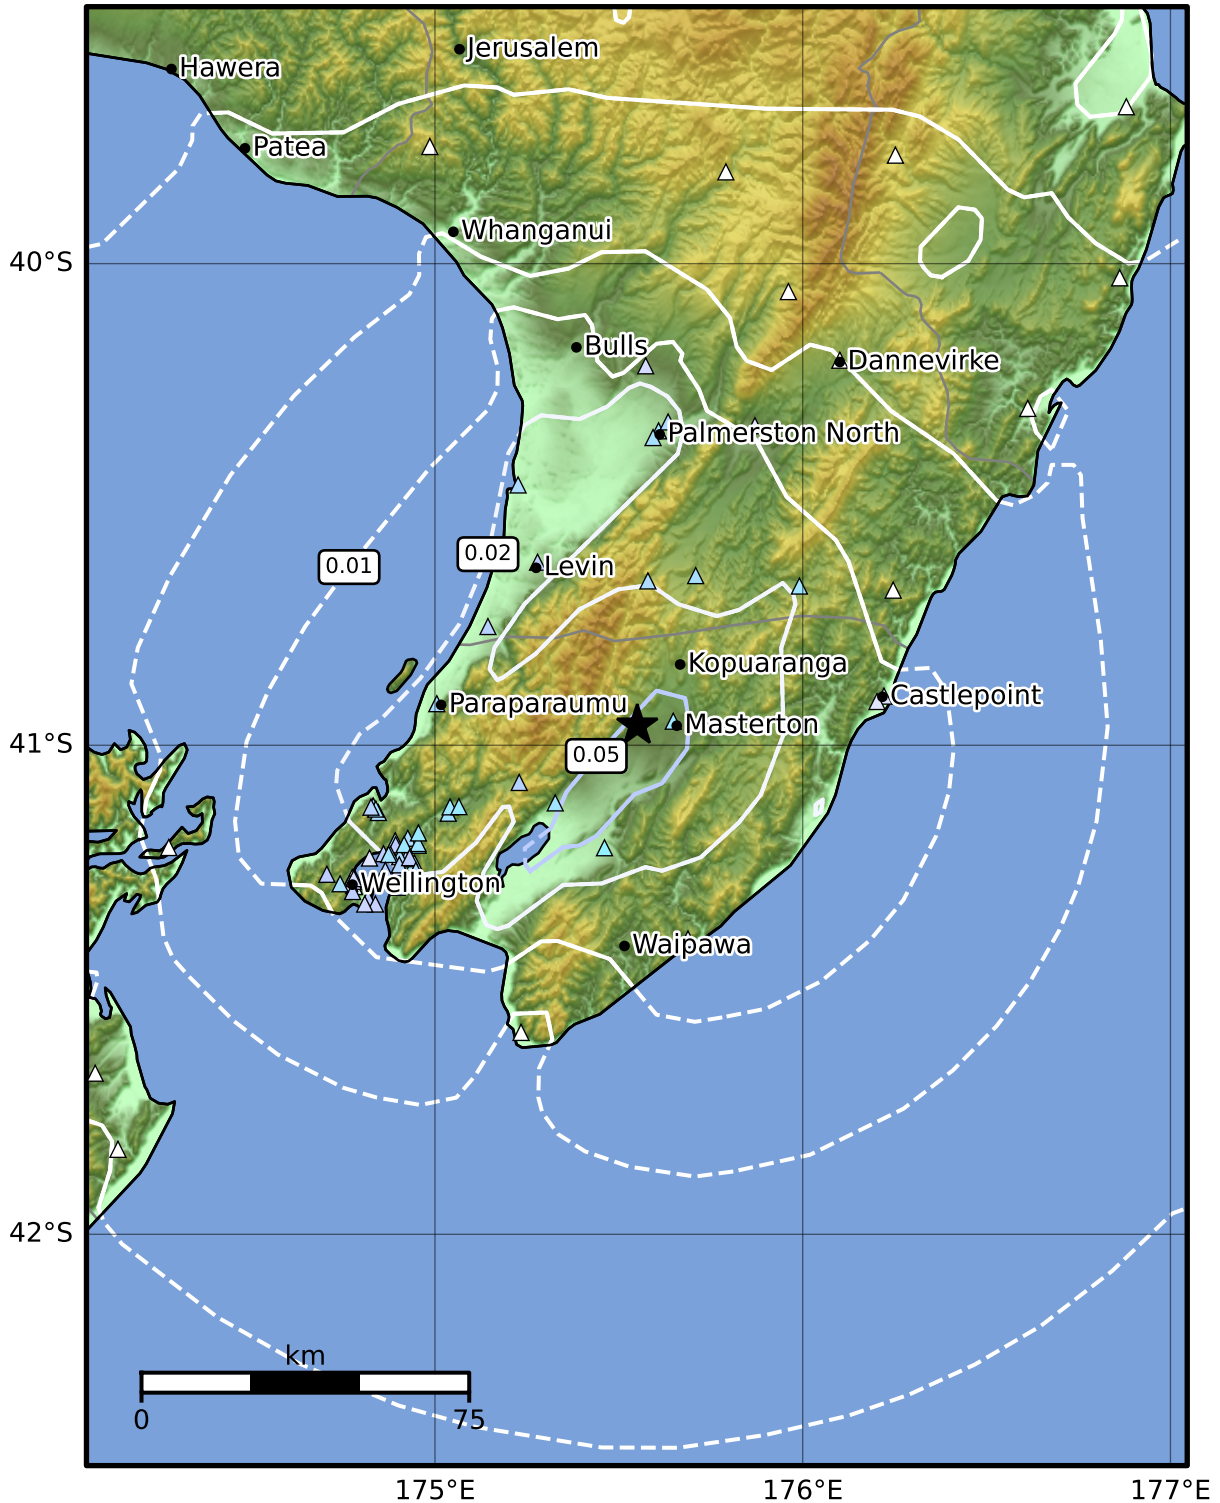

1.0 Second Peak Spectral Acceleration Map GNS Science

ShakeMap: Wairarapa

May 17, 2024 09:04:14 UTC M3.7 S40.96 E175.55 Depth: 25.6km ID:2024p371291

| | | | | | | | | | | | |
|---------------------|------------|------------|------------|----------|----------|----------|-----------|-----------|-----------|------------|------------|
| SA(1.0) (%g) | 0.1 | 0.2 | 0.5 | 1 | 2 | 5 | 10 | 20 | 50 | 100 | 200 |
|---------------------|------------|------------|------------|----------|----------|----------|-----------|-----------|-----------|------------|------------|

Scale based on Moratalla et al.(2021) and Worden et al.(2012) Version 4: Processed 2024-05-17T10:06:45Z

△ Seismic Instrument ○ Reported Intensity ★ Epicenter