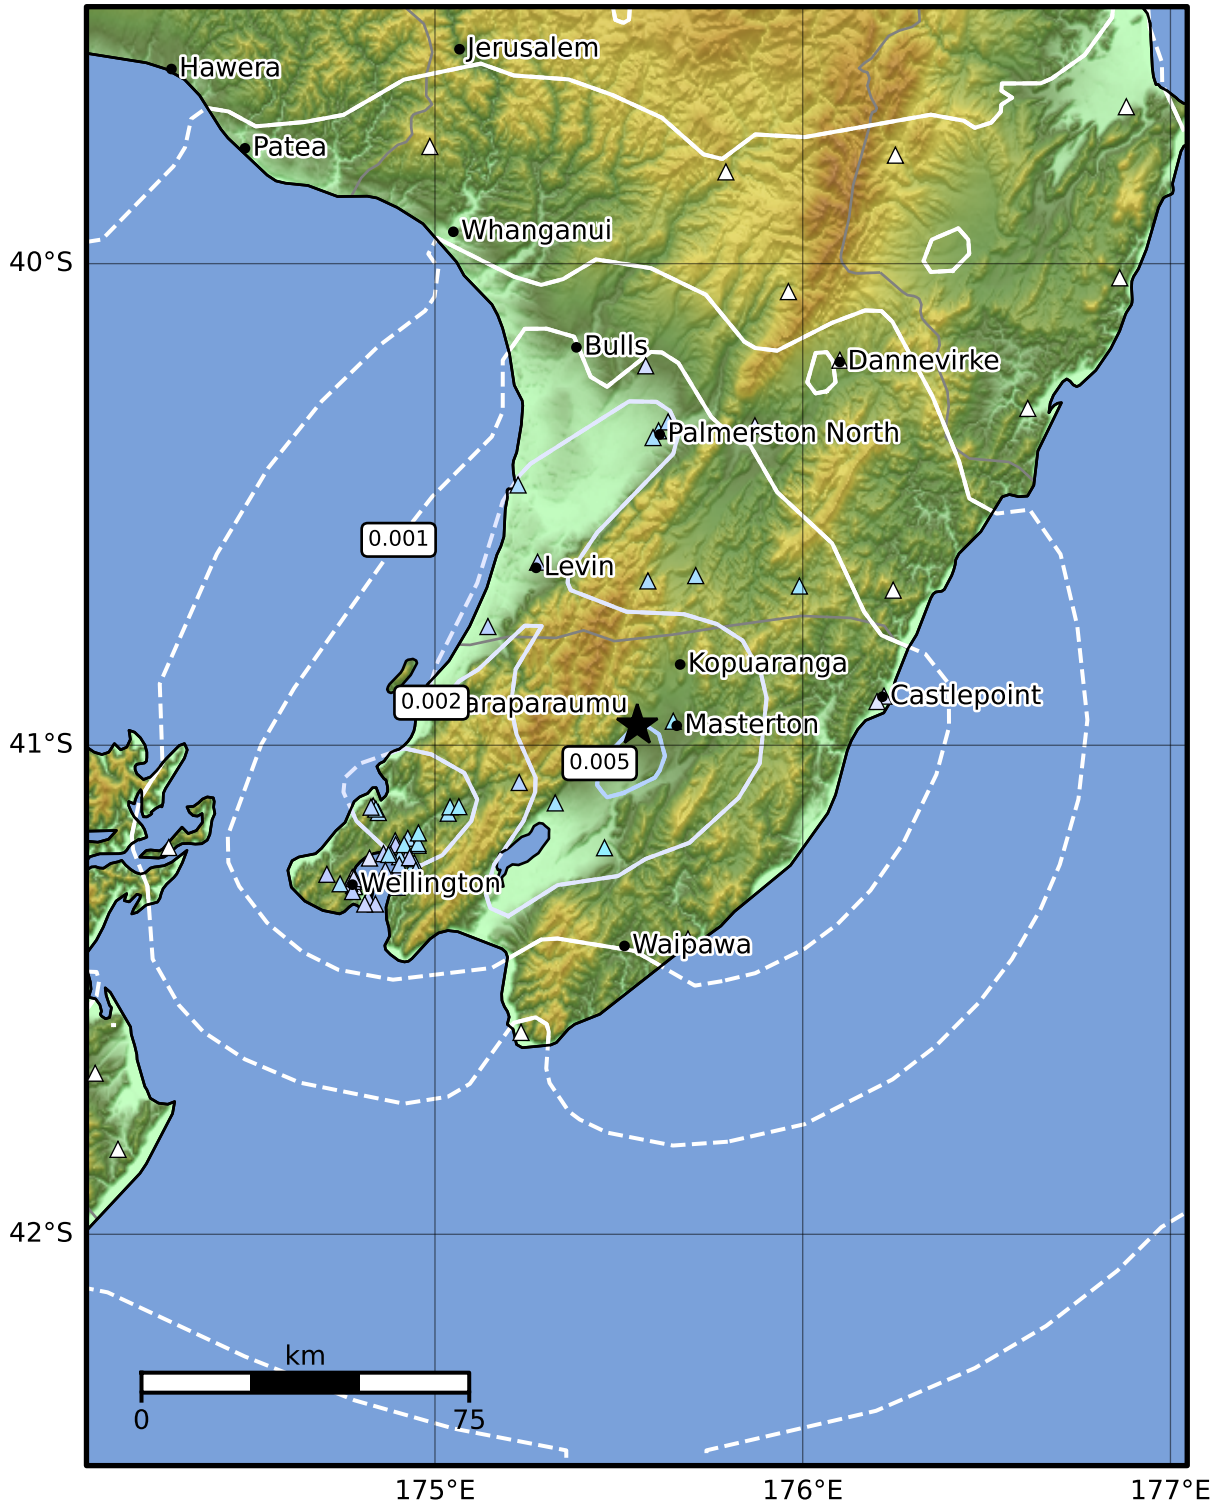

3.0 Second Peak Spectral Acceleration Map GNS Science
ShakeMap: Wairarapa

May 17, 2024 09:04:14 UTC M3.7 S40.96 E175.55 Depth: 25.6km ID:2024p371291

Scale based on Moratalla et al.(2021) and Worden et al.(2012) Version 4: Processed 2024-05-17T10:06:45Z

△ Seismic Instrument ○ Reported Intensity ★ Epicenter