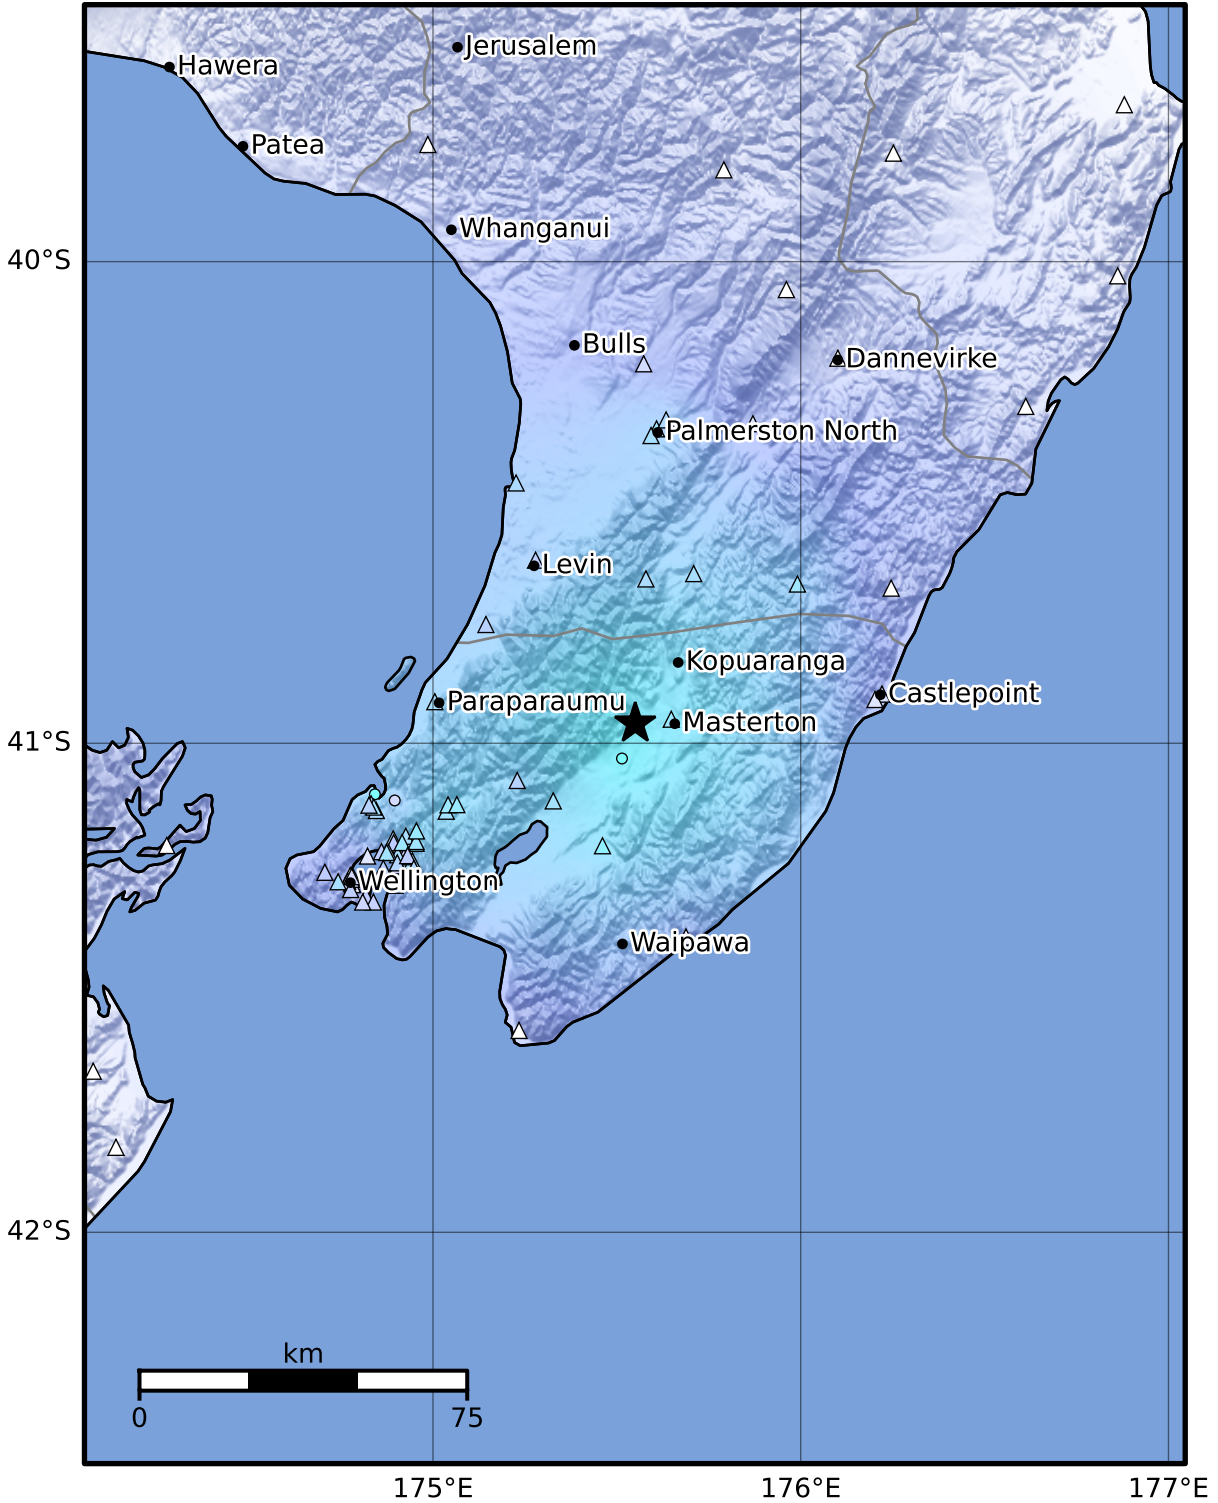

Macroseismic Intensity Map GNS Science

ShakeMap: Wairarapa

May 17, 2024 09:04:14 UTC M3.7 S40.96 E175.55 Depth: 25.6km ID:2024p371291

SHAKING	Not felt	Weak	Light	Moderate	Strong	Very strong	Severe	Violent	Extreme
DAMAGE	None	None	None	Very light	Light	Moderate	Moderate/heavy	Heavy	Very heavy
PGA(%g)	<0.0464	0.29	1.63	5.16	12.5	22.4	40.2	72.2	>129
PGV(cm/s)	<0.0215	0.125	1.04	4.31	14.5	26.4	48.3	88.4	>162
INTENSITY	I	II-III	IV	V	VI	VII	VIII	IX	X+

Scale based on Moratalla et al.(2021) and Worden et al.(2012) Version 5: Processed 2024-05-20T01:49:27Z

△ Seismic Instrument ○ Reported Intensity

★ Epicenter