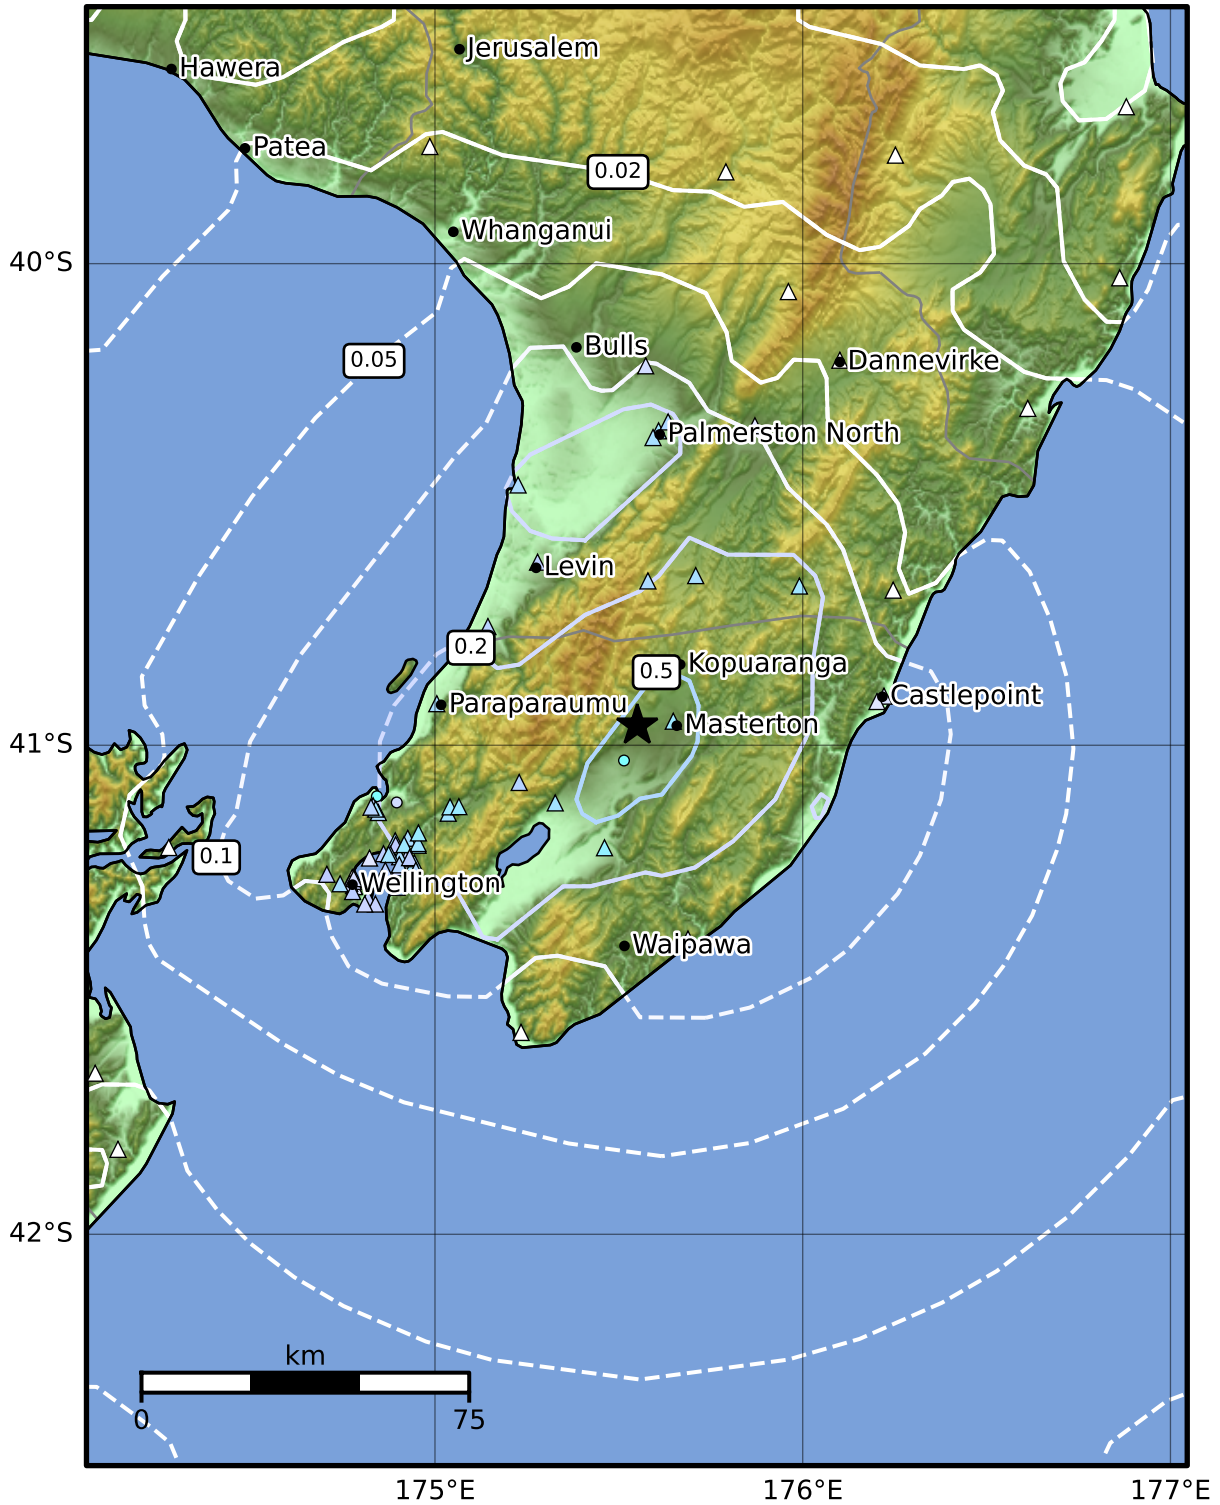

0.3 Second Peak Spectral Acceleration Map GNS Science

ShakeMap: Wairarapa

May 17, 2024 09:04:14 UTC M3.7 S40.96 E175.55 Depth: 25.6km ID:2024p371291

<b>SA(0.3) (%g)</b>	<b>0.1</b>	<b>0.2</b>	<b>0.5</b>	<b>1</b>	<b>2</b>	<b>5</b>	<b>10</b>	<b>20</b>	<b>50</b>	<b>100</b>	<b>200</b>
---------------------	------------	------------	------------	----------	----------	----------	-----------	-----------	-----------	------------	------------

Scale based on Moratalla et al.(2021) and Worden et al.(2012) Version 5: Processed 2024-05-20T01:49:27Z

△ Seismic Instrument ○ Reported Intensity ★ Epicenter