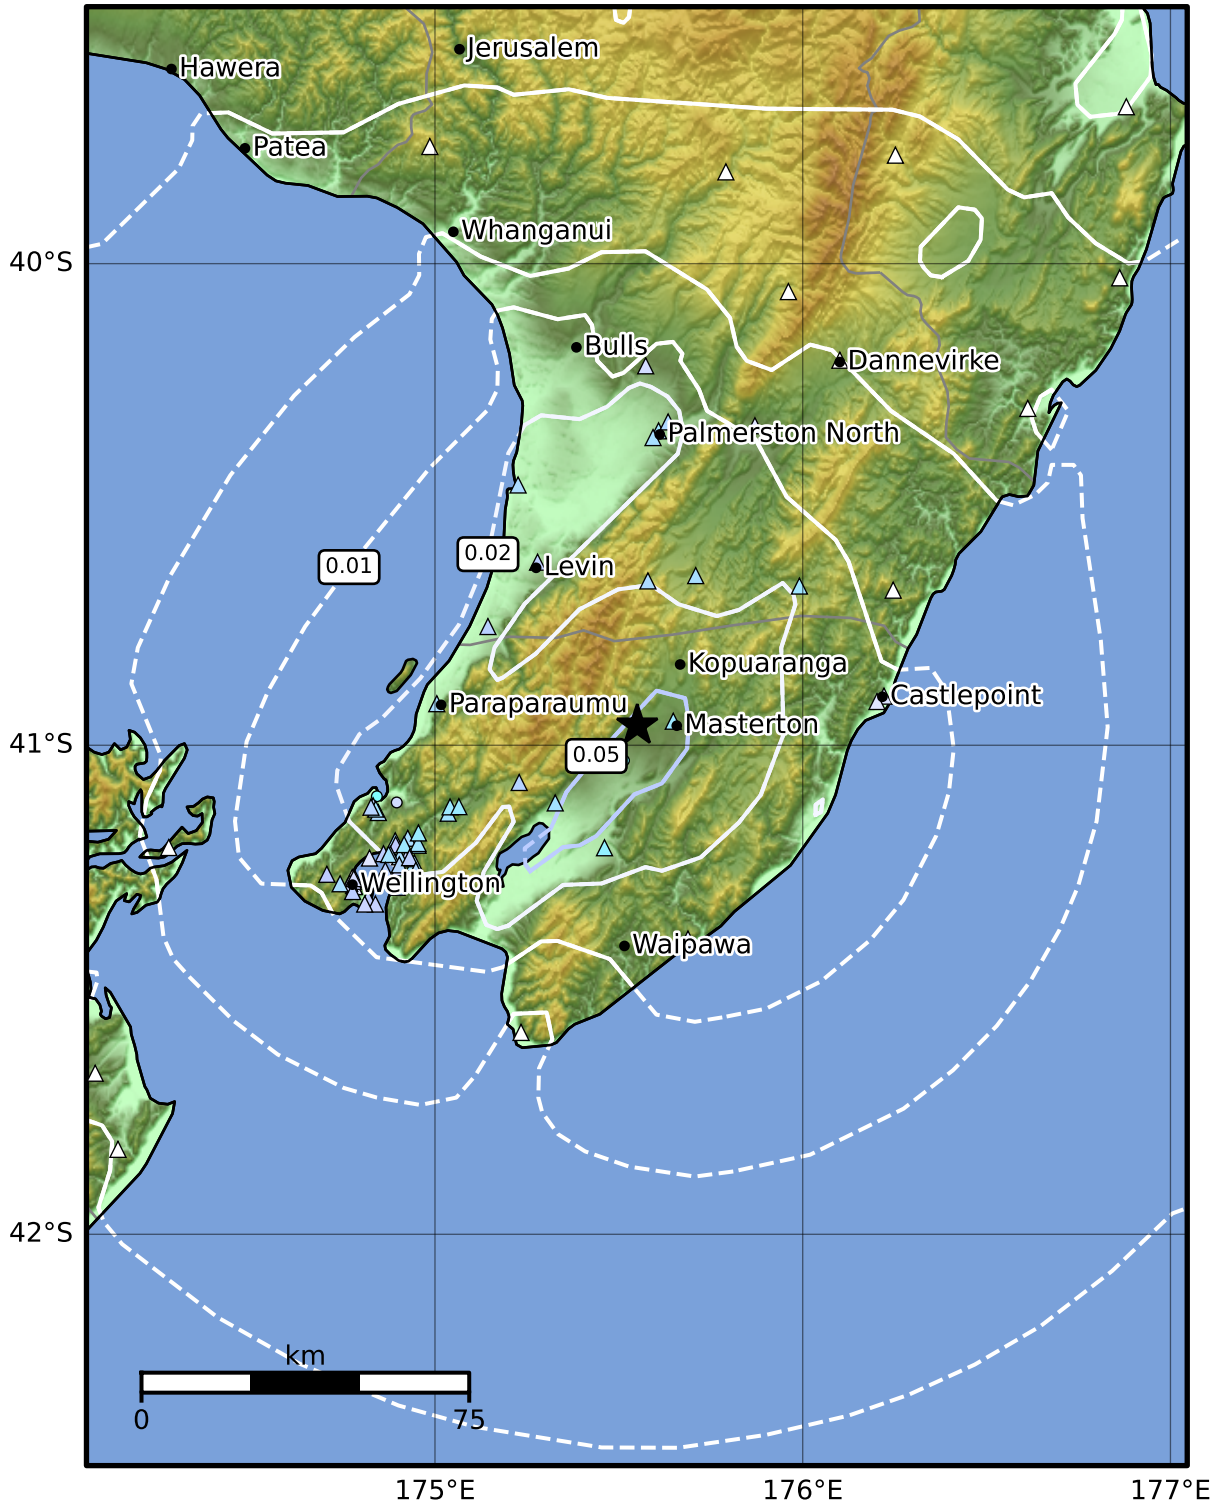

1.0 Second Peak Spectral Acceleration Map GNS Science

ShakeMap: Wairarapa

May 17, 2024 09:04:14 UTC M3.7 S40.96 E175.55 Depth: 25.6km ID:2024p371291

SA(1.0) (%g)	0.1	0.2	0.5	1	2	5	10	20	50	100	200
--------------	-----	-----	-----	---	---	---	----	----	----	-----	-----

Scale based on Moratalla et al.(2021) and Worden et al.(2012) Version 5: Processed 2024-05-20T01:49:27Z

△ Seismic Instrument ○ Reported Intensity ★ Epicenter