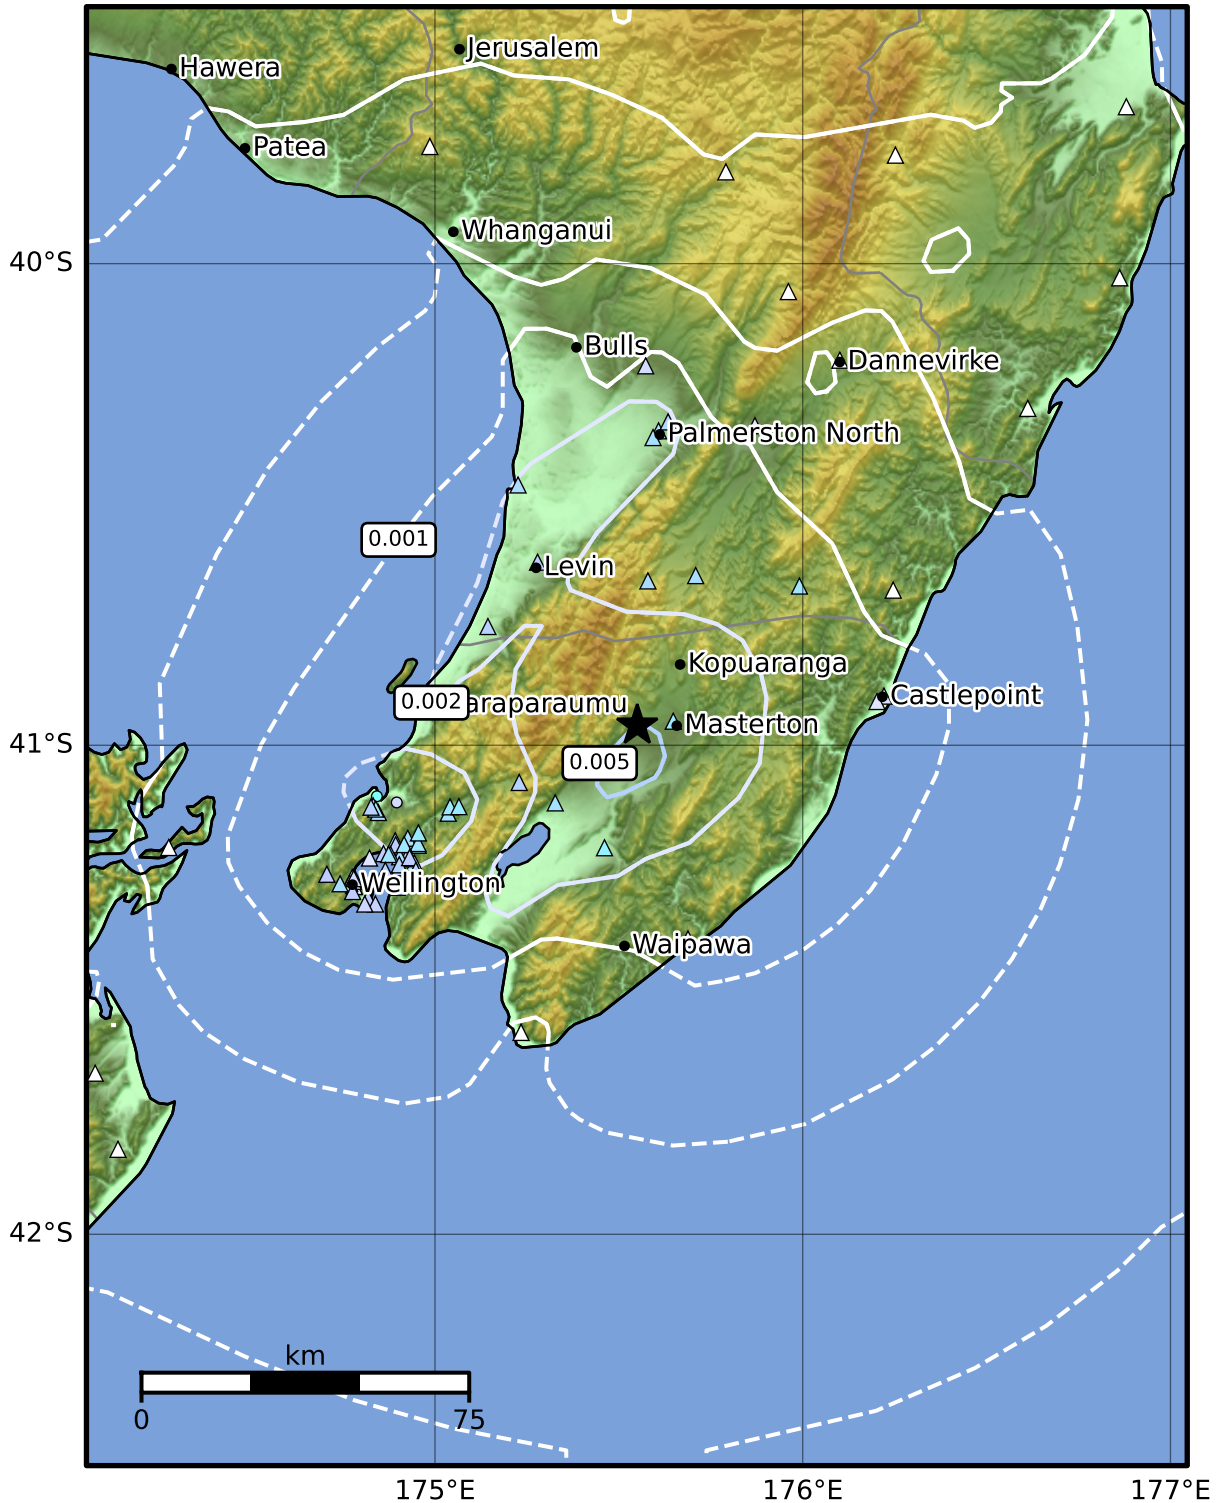

3.0 Second Peak Spectral Acceleration Map GNS Science

ShakeMap: Wairarapa

May 17, 2024 09:04:14 UTC M3.7 S40.96 E175.55 Depth: 25.6km ID:2024p371291

Scale based on Moratalla et al.(2021) and Worden et al.(2012) Version 5: Processed 2024-05-20T01:49:27Z

△ Seismic Instrument ○ Reported Intensity ★ Epicenter