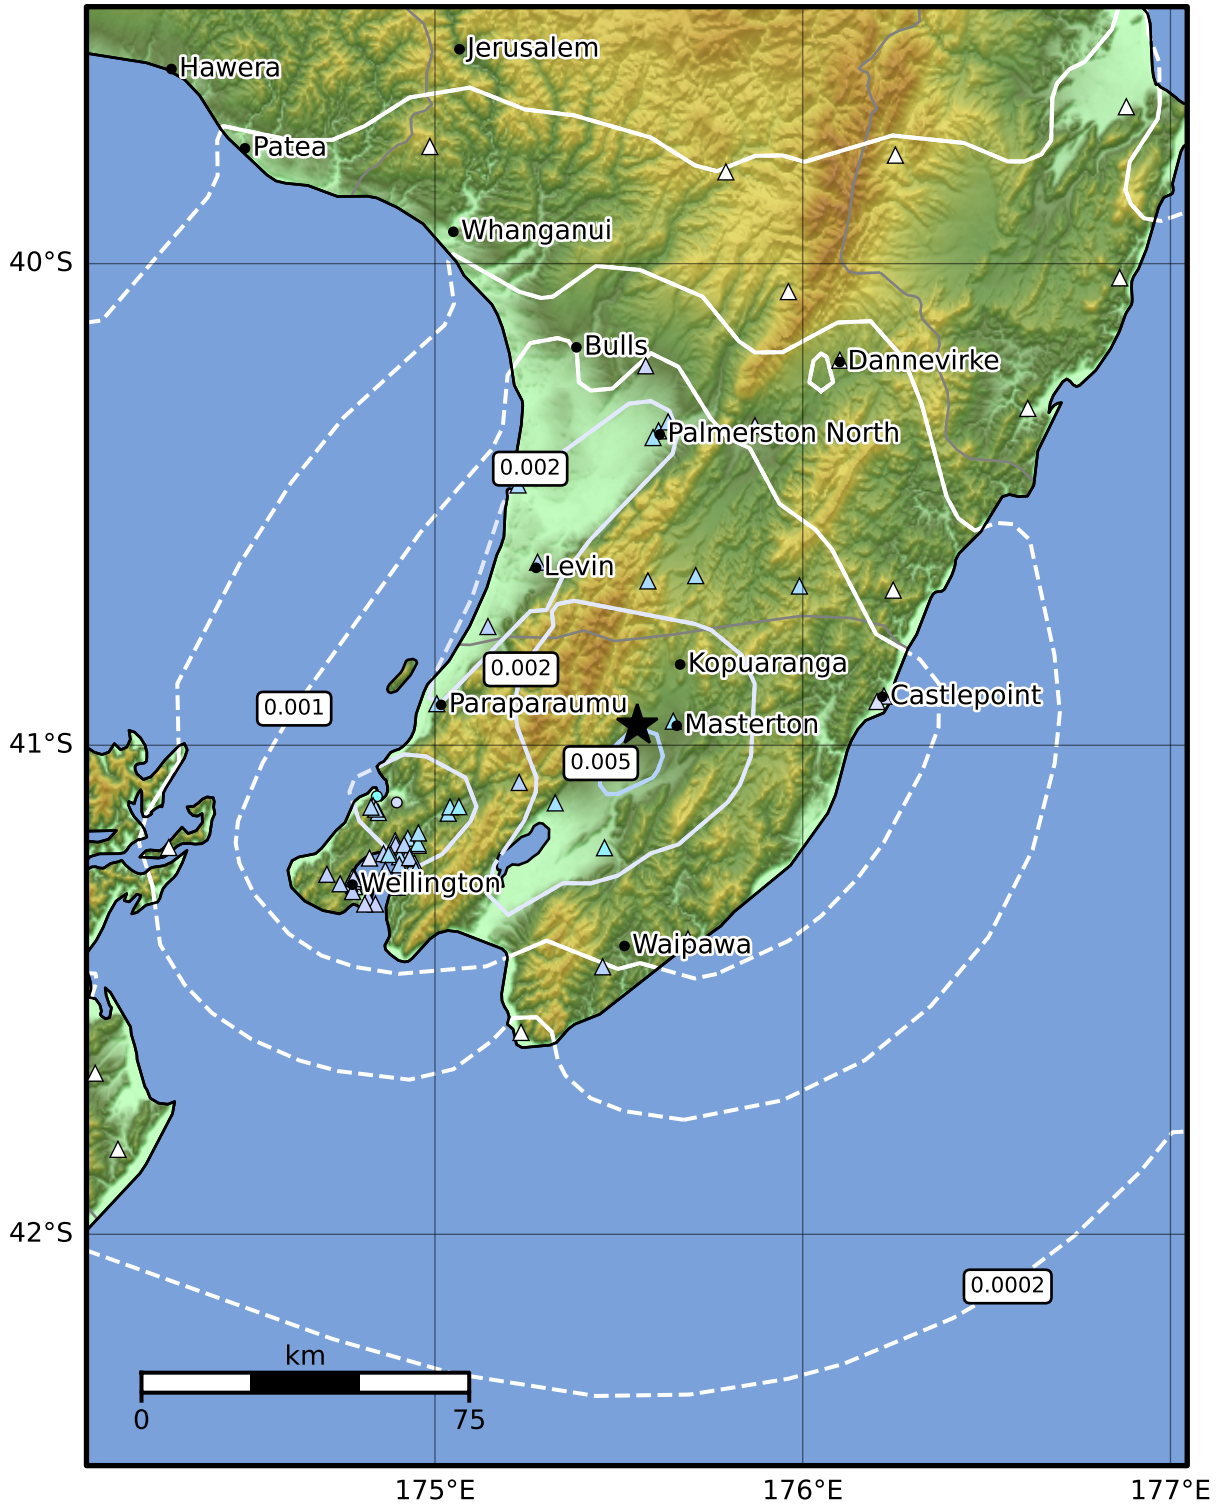

3.0 Second Peak Spectral Acceleration Map GNS Science
ShakeMap: Wairarapa

May 17, 2024 09:04:14 UTC M3.6 S40.96 E175.55 Depth: 25.6km ID:2024p371291

Scale based on Moratalla et al.(2021) and Worden et al.(2012) Version 6: Processed 2024-06-16T19:57:23Z

△ Seismic Instrument ○ Reported Intensity ★ Epicenter