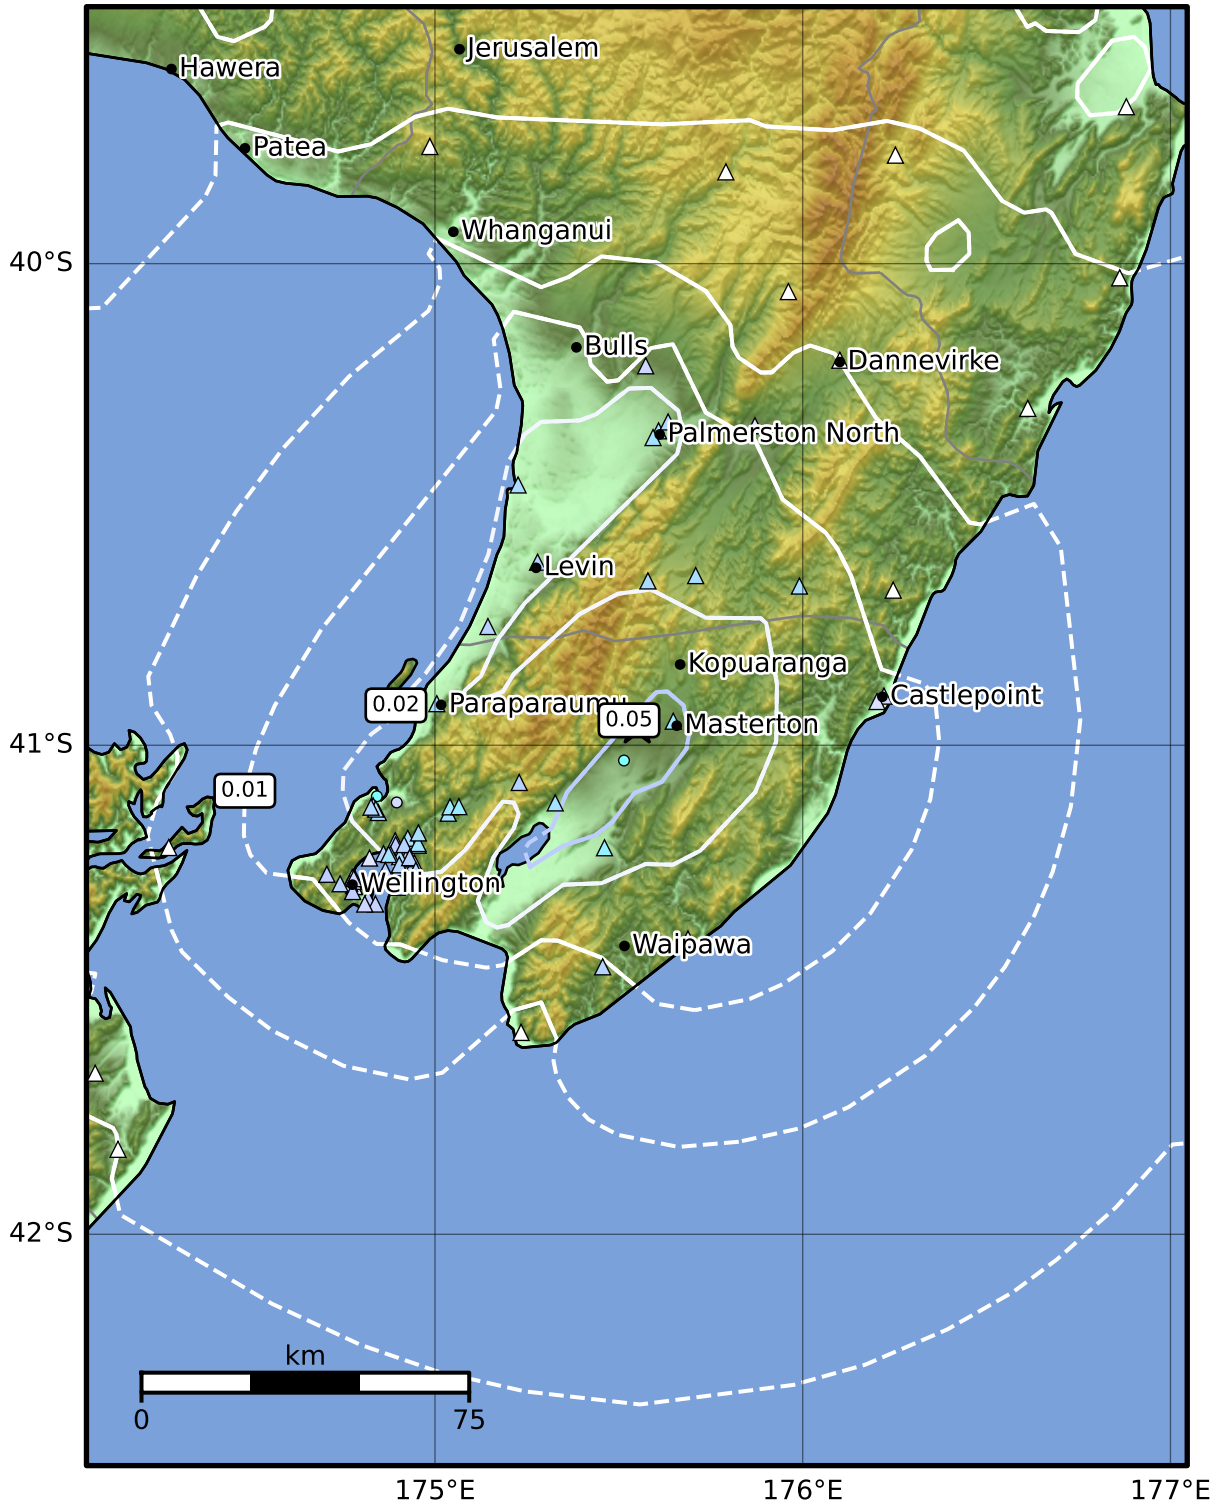

1.0 Second Peak Spectral Acceleration Map GNS Science
 ShakeMap: Wairarapa

May 17, 2024 09:04:14 UTC M3.6 S40.96 E175.55 Depth: 25.6km ID:2024p371291

SA(1.0) (%g)	0.1	0.2	0.5	1	2	5	10	20	50	100	200
---------------------	------------	------------	------------	----------	----------	----------	-----------	-----------	-----------	------------	------------

Scale based on Moratalla et al.(2021) and Worden et al.(2012) Version 6: Processed 2024-06-16T19:57:23Z

△ Seismic Instrument ○ Reported Intensity ★ Epicenter