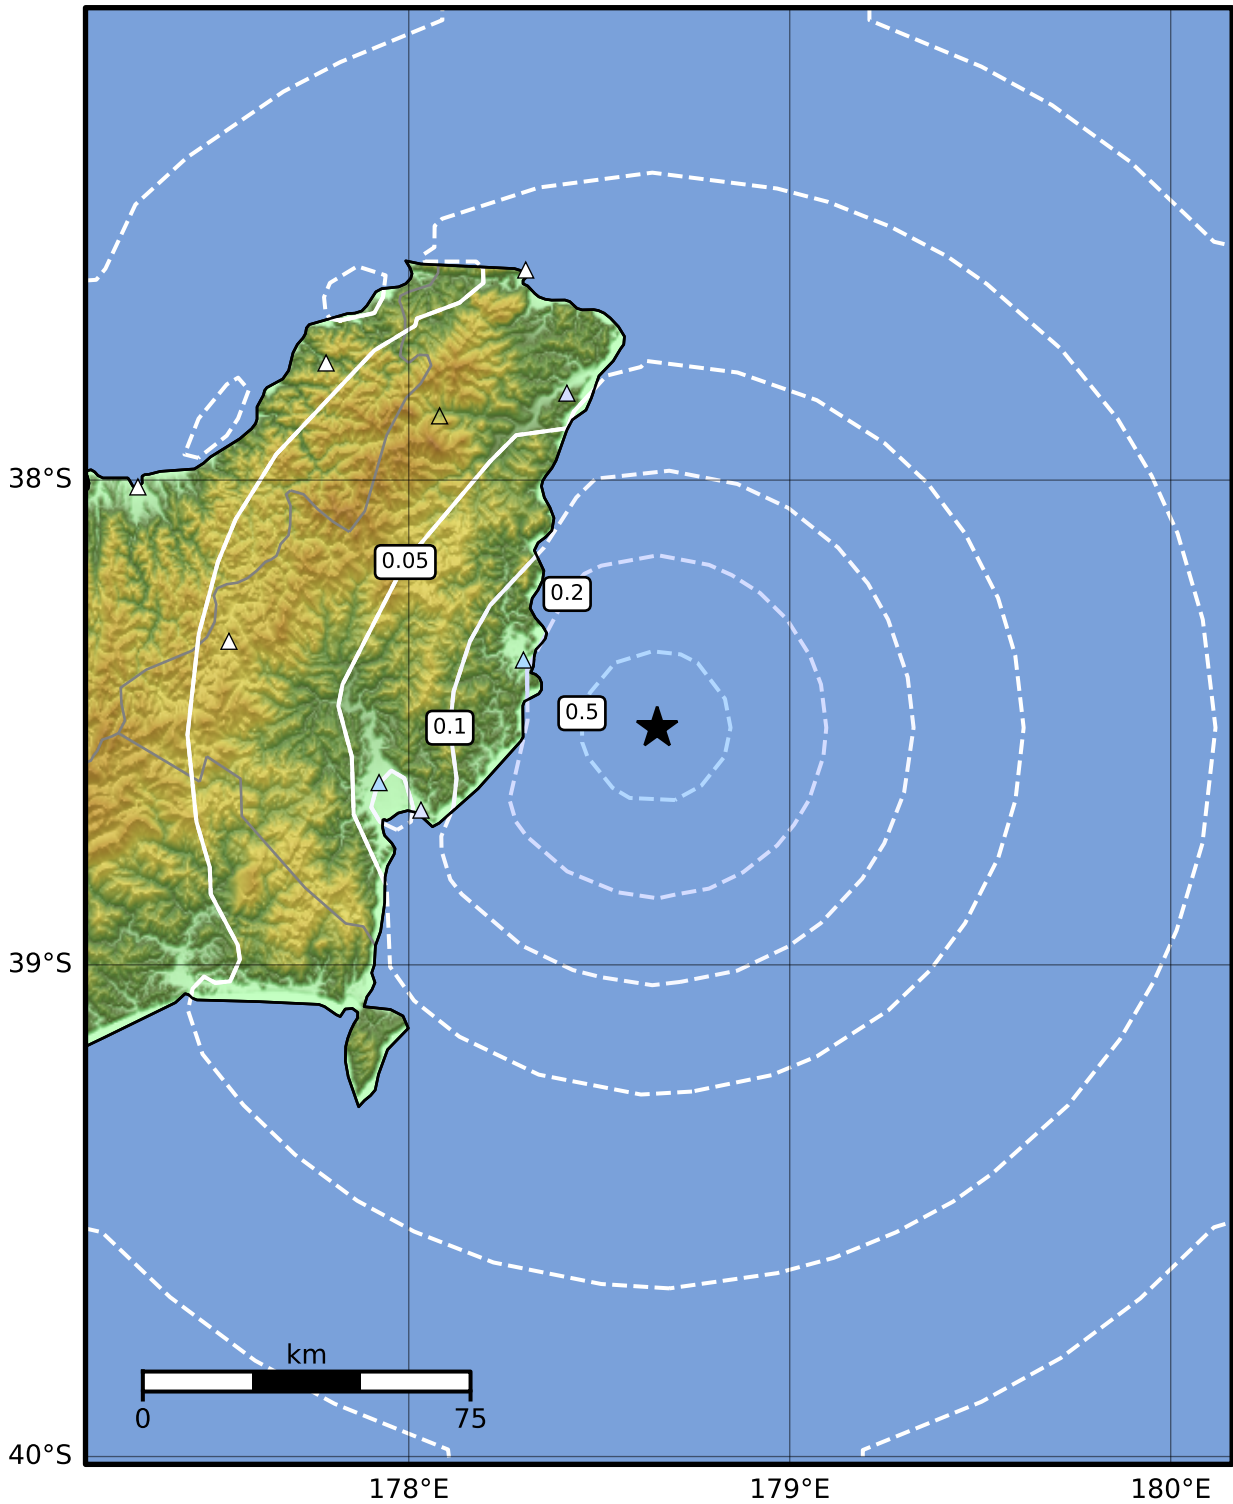

0.3 Second Peak Spectral Acceleration Map GNS Science

ShakeMap: Hikurangi Trough

May 23, 2024 08:18:10 UTC M3.3 S38.51 E178.65 Depth: 23.1km ID:2024p387421

SA(0.3) (%g)	0.1	0.2	0.5	1	2	5	10	20	50	100	200
---------------------	------------	------------	------------	----------	----------	----------	-----------	-----------	-----------	------------	------------

Scale based on Moratalla et al.(2021) and Worden et al.(2012) Version 4: Processed 2024-06-21T02:16:25Z

△ Seismic Instrument ○ Reported Intensity ★ Epicenter