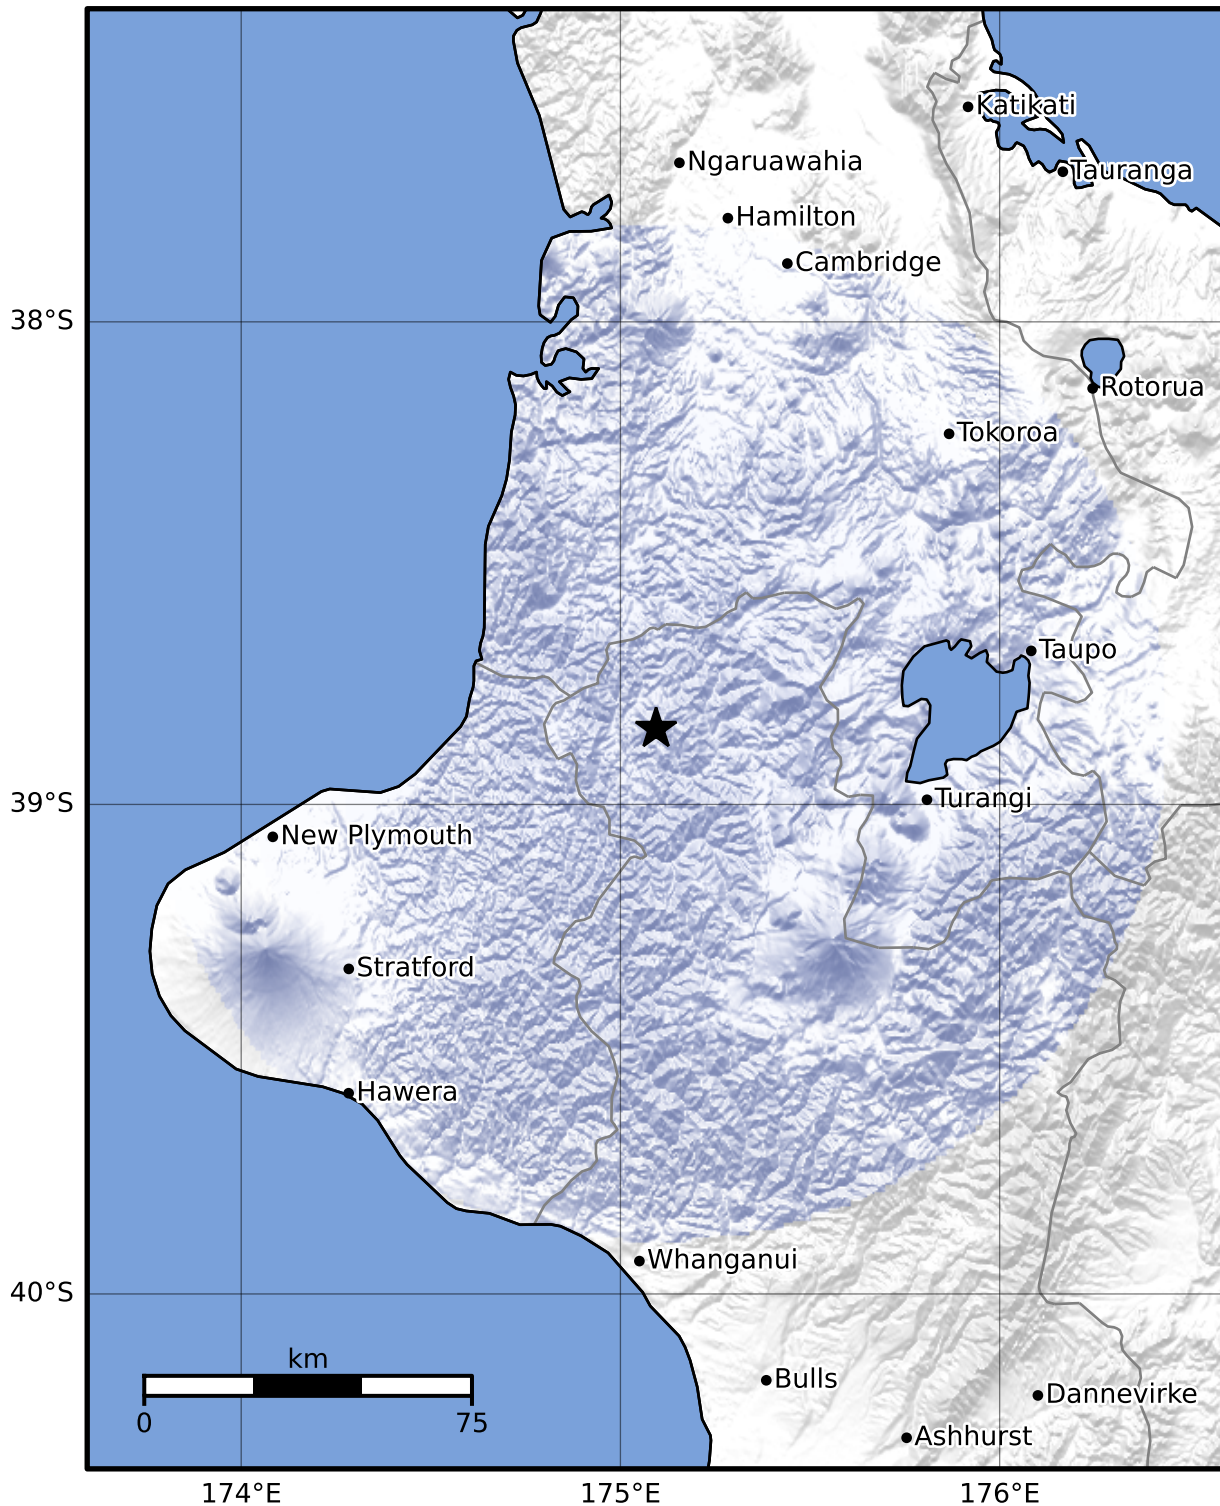

Macroseismic Intensity Map GNS Science  
ShakeMap: King Country

May 25, 2024 04:36:12 UTC M3.5 S38.84 E175.09 Depth: 225.5km ID:2024p392408

SHAKING	Not felt	Weak	Light	Moderate	Strong	Very strong	Severe	Violent	Extreme
DAMAGE	None	None	None	Very light	Light	Moderate	Moderate/heavy	Heavy	Very heavy
PGA(%g)	<0.0464	0.29	1.63	5.16	12.5	22.4	40.2	72.2	>129
PGV(cm/s)	<0.0215	0.125	1.04	4.31	14.5	26.4	48.3	88.4	>162
INTENSITY	I	II-III	IV	V	VI	VII	VIII	IX	X+

Scale based on Moratalla et al.(2021) and Worden et al.(2012) Version 1: Processed 2024-05-25T04:46:29Z  
 △ Seismic Instrument ○ Reported Intensity ★ Epicenter