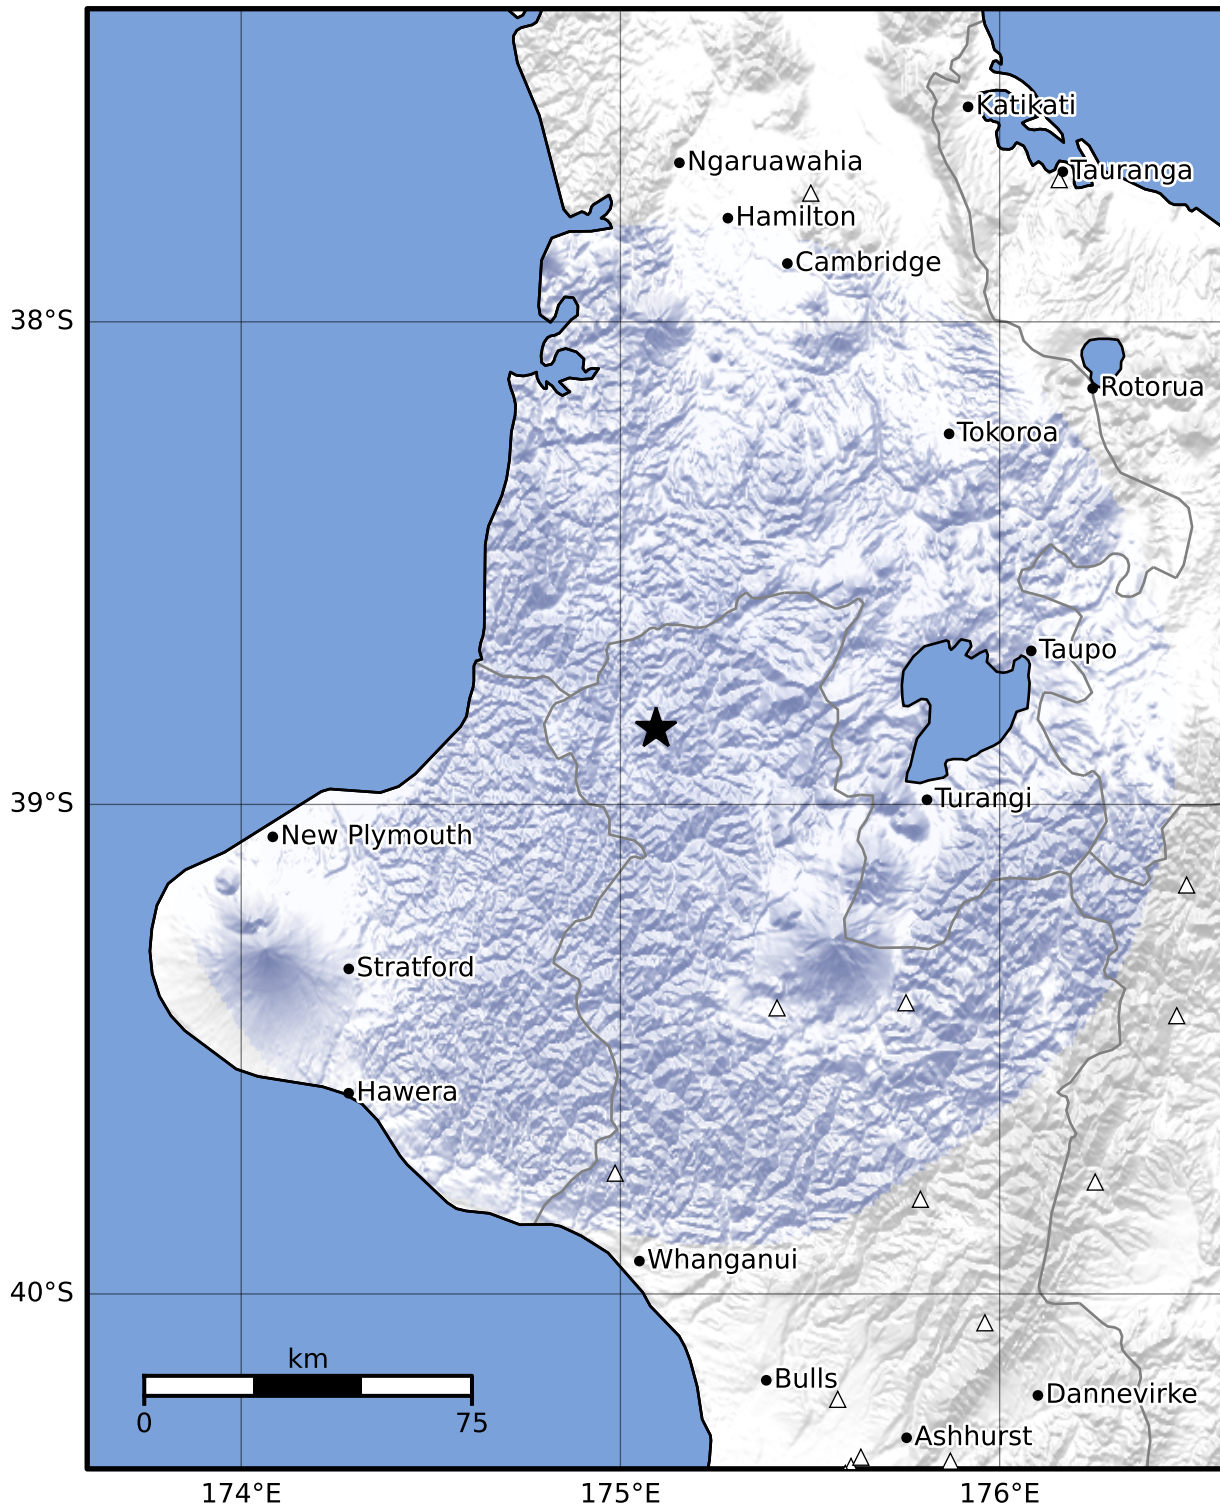

Macroseismic Intensity Map GNS Science  
ShakeMap: King Country

May 25, 2024 04:36:12 UTC M3.5 S38.84 E175.09 Depth: 225.5km ID:2024p392408

SHAKING	Not felt	Weak	Light	Moderate	Strong	Very strong	Severe	Violent	Extreme
DAMAGE	None	None	None	Very light	Light	Moderate	Moderate/heavy	Heavy	Very heavy
PGA(%g)	<0.0464	0.29	1.63	5.16	12.5	22.4	40.2	72.2	>129
PGV(cm/s)	<0.0215	0.125	1.04	4.31	14.5	26.4	48.3	88.4	>162
INTENSITY	I	II-III	IV	V	VI	VII	VIII	IX	X+

Scale based on Moratalla et al.(2021) and Worden et al.(2012) Version 2: Processed 2024-05-25T04:58:38Z  
 △ Seismic Instrument ○ Reported Intensity ★ Epicenter