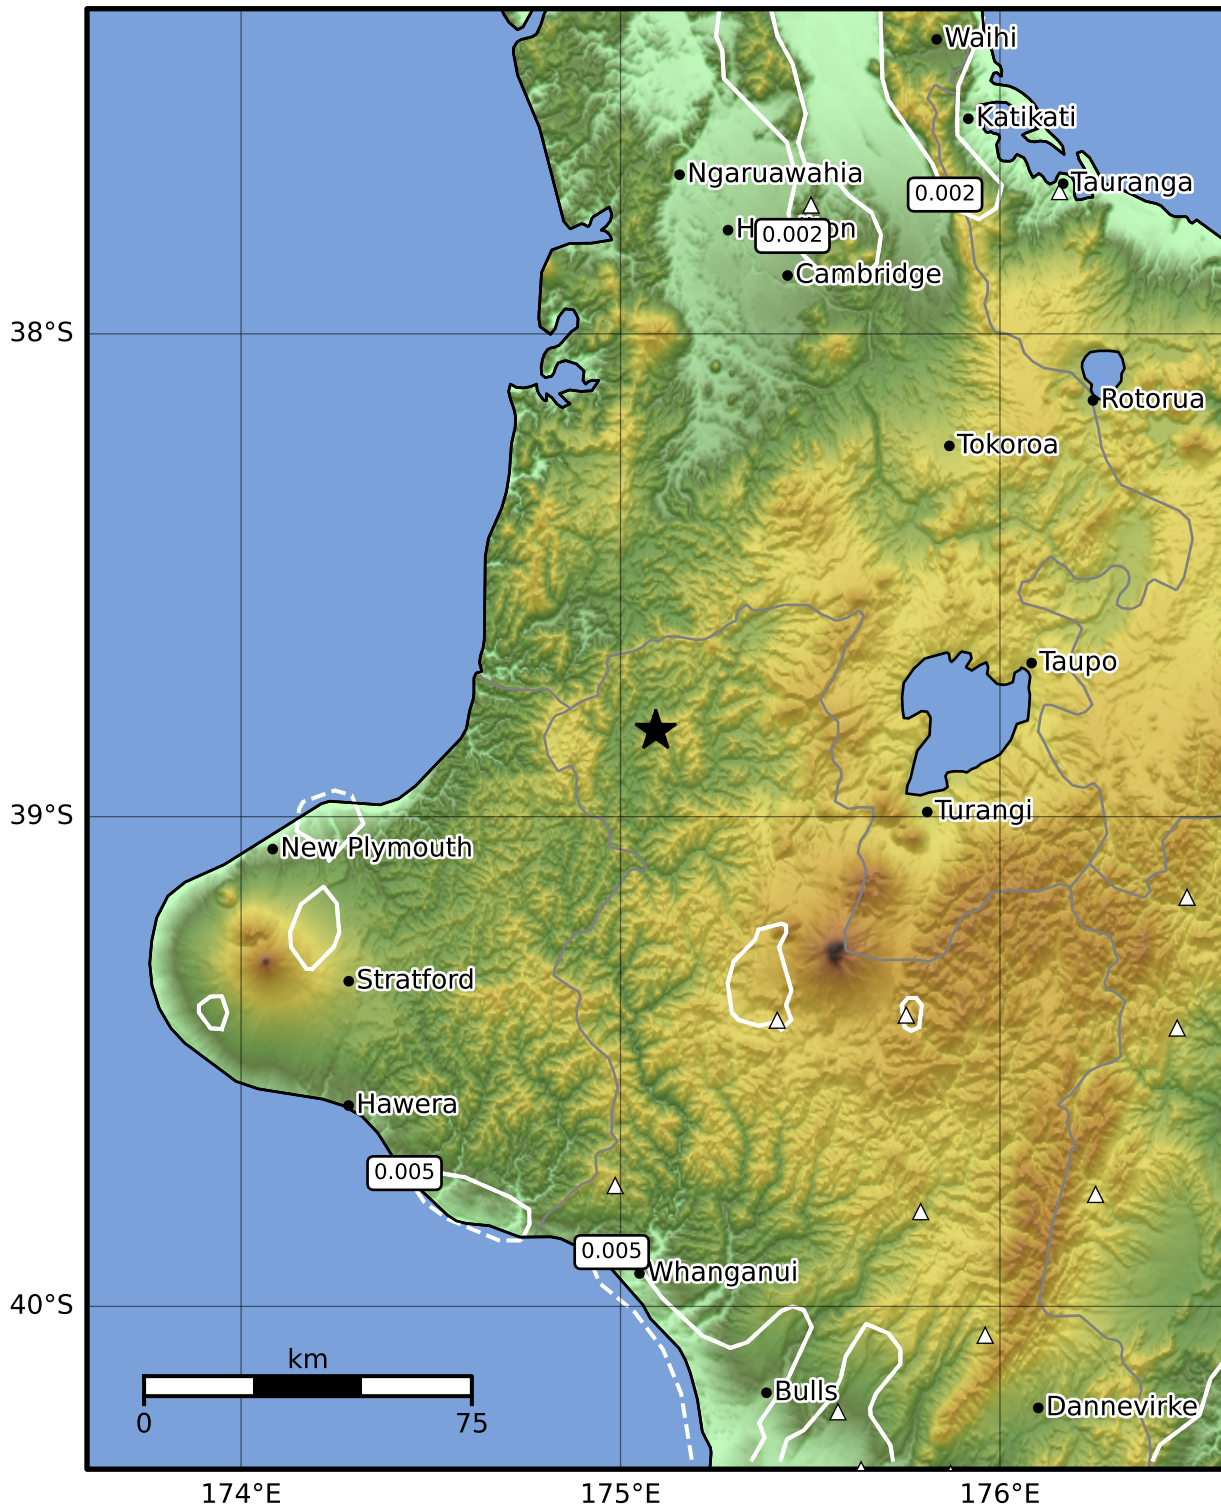

Peak Ground Velocity Map GNS Science
ShakeMap: King Country

May 25, 2024 04:36:12 UTC M3.5 S38.82 E175.09 Depth: 224.0km ID:2024p392408

PGV (cm/s)	0.1	0.2	0.5	1	2	5	10	20	50	100	200
------------	-----	-----	-----	---	---	---	----	----	----	-----	-----

Scale based on Moratalla et al.(2021) and Worden et al.(2012) Version 3: Processed 2024-06-23T23:16:47Z

△ Seismic Instrument ○ Reported Intensity ★ Epicenter