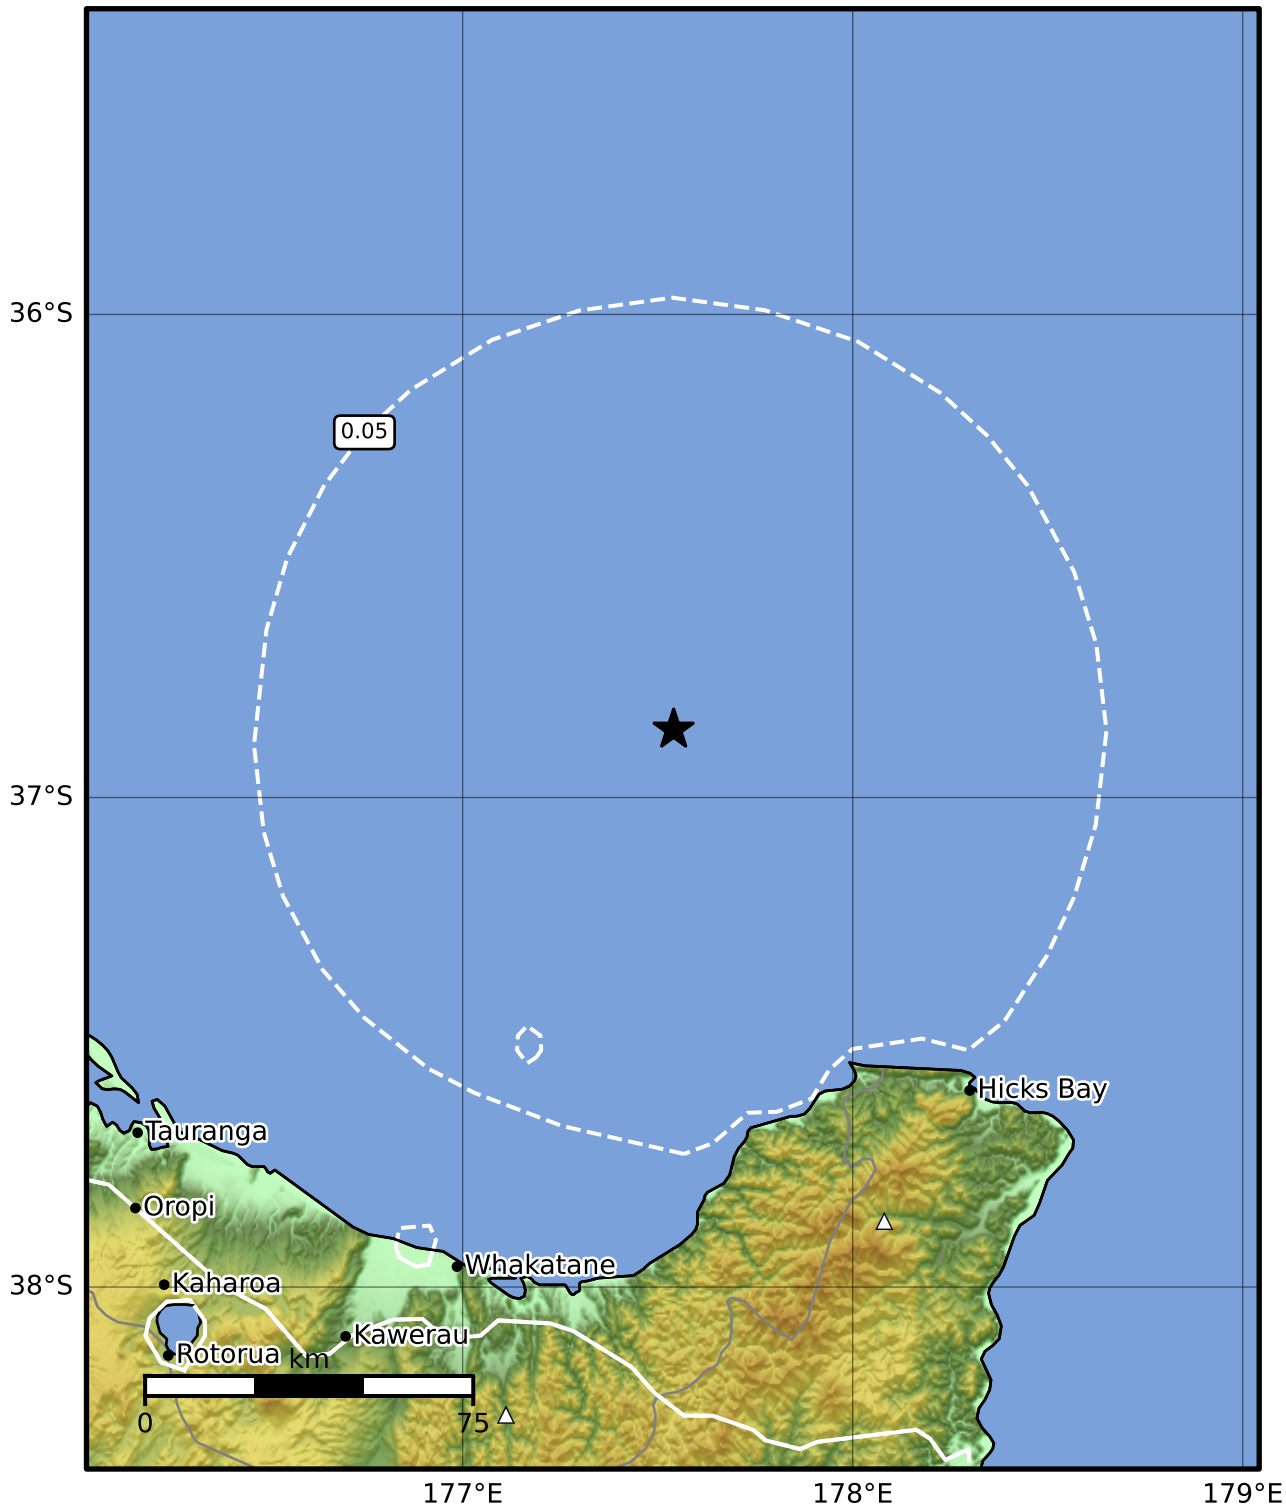

0.3 Second Peak Spectral Acceleration Map GNS Science

ShakeMap: Raukumara Plain

May 26, 2024 00:56:59 UTC M3.5 S36.86 E177.54 Depth: 156.1km ID:2024p394701

Scale based on Moratalla et al.(2021) and Worden et al.(2012) Version 2: Processed 2024-06-24T00:06:54Z

△ Seismic Instrument ○ Reported Intensity ★ Epicenter