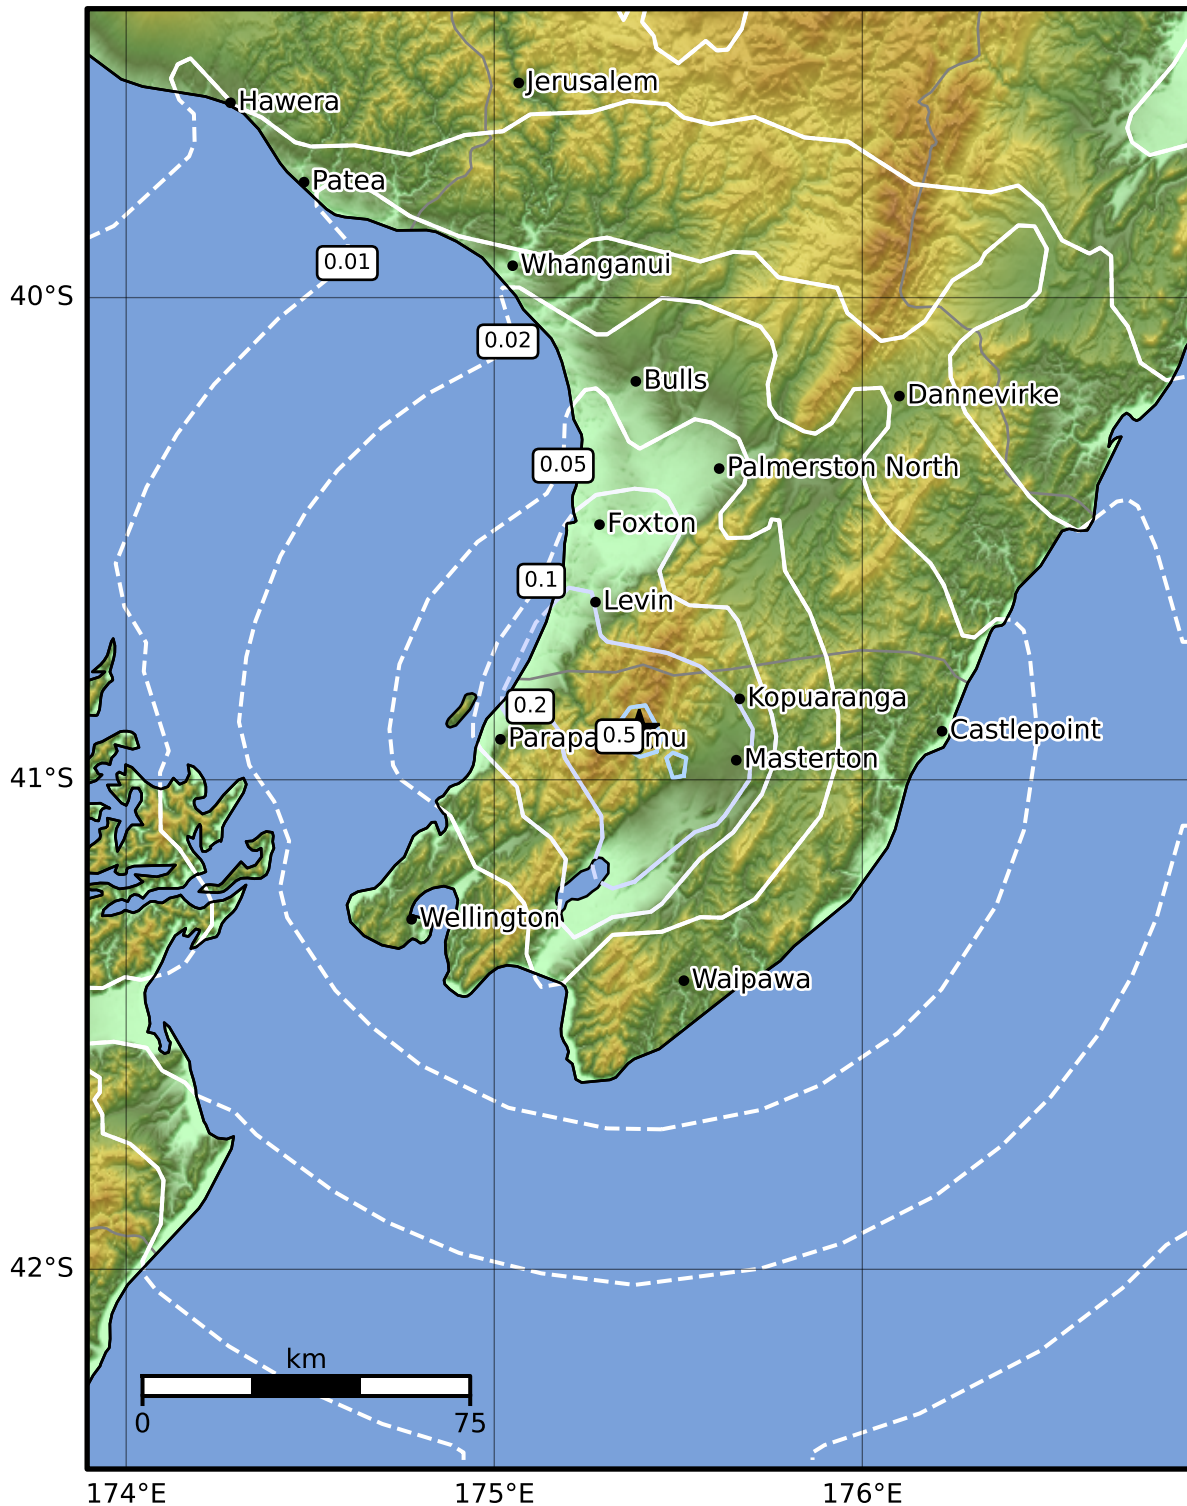

0.3 Second Peak Spectral Acceleration Map GNS Science

ShakeMap: Wairarapa

May 27, 2024 16:19:16 UTC M3.4 S40.90 E175.39 Depth: 10.8km ID:2024p399135

SA(0.3) (%g)	0.1	0.2	0.5	1	2	5	10	20	50	100	200
---------------------	------------	------------	------------	----------	----------	----------	-----------	-----------	-----------	------------	------------

Scale based on Moratalla et al.(2021) and Worden et al.(2012) Version 1: Processed 2024-05-27T16:21:07Z

△ Seismic Instrument ○ Reported Intensity ★ Epicenter