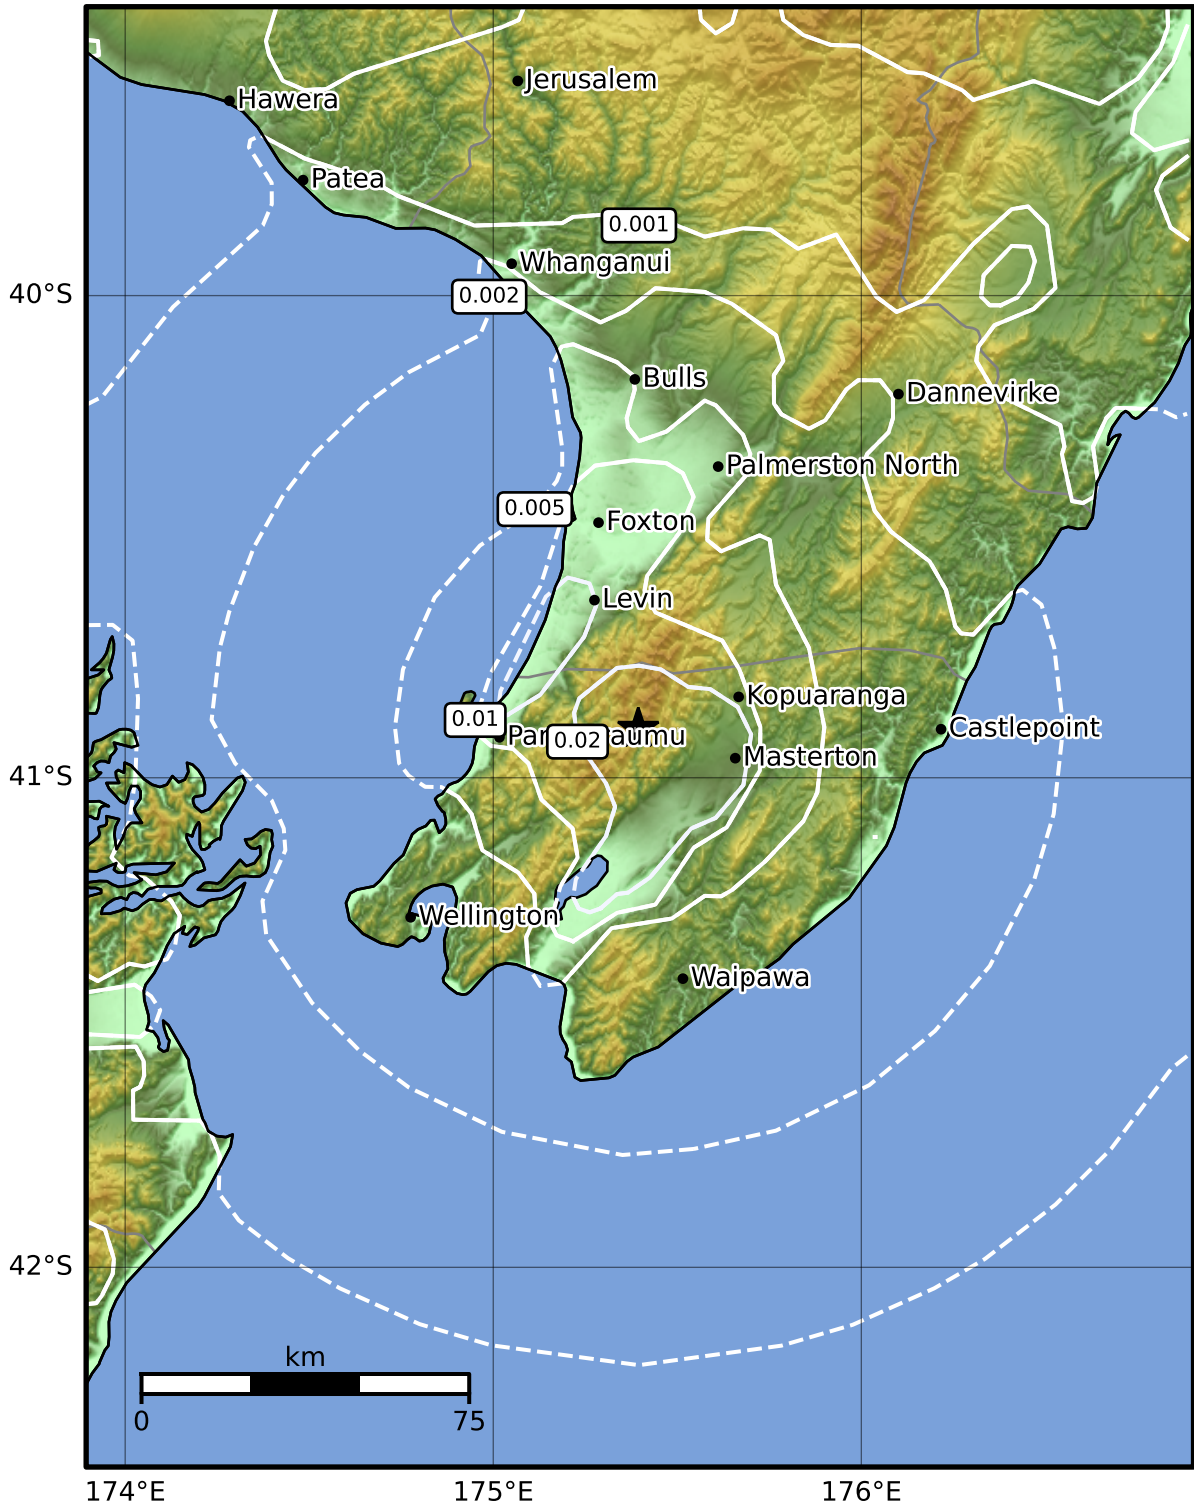

1.0 Second Peak Spectral Acceleration Map GNS Science

ShakeMap: Wairarapa

May 27, 2024 16:19:16 UTC M3.4 S40.90 E175.39 Depth: 10.8km ID:2024p399135

SA(1.0) (%g)	0.1	0.2	0.5	1	2	5	10	20	50	100	200
--------------	-----	-----	-----	---	---	---	----	----	----	-----	-----

Scale based on Moratalla et al.(2021) and Worden et al.(2012) Version 1: Processed 2024-05-27T16:21:07Z

△ Seismic Instrument ○ Reported Intensity ★ Epicenter