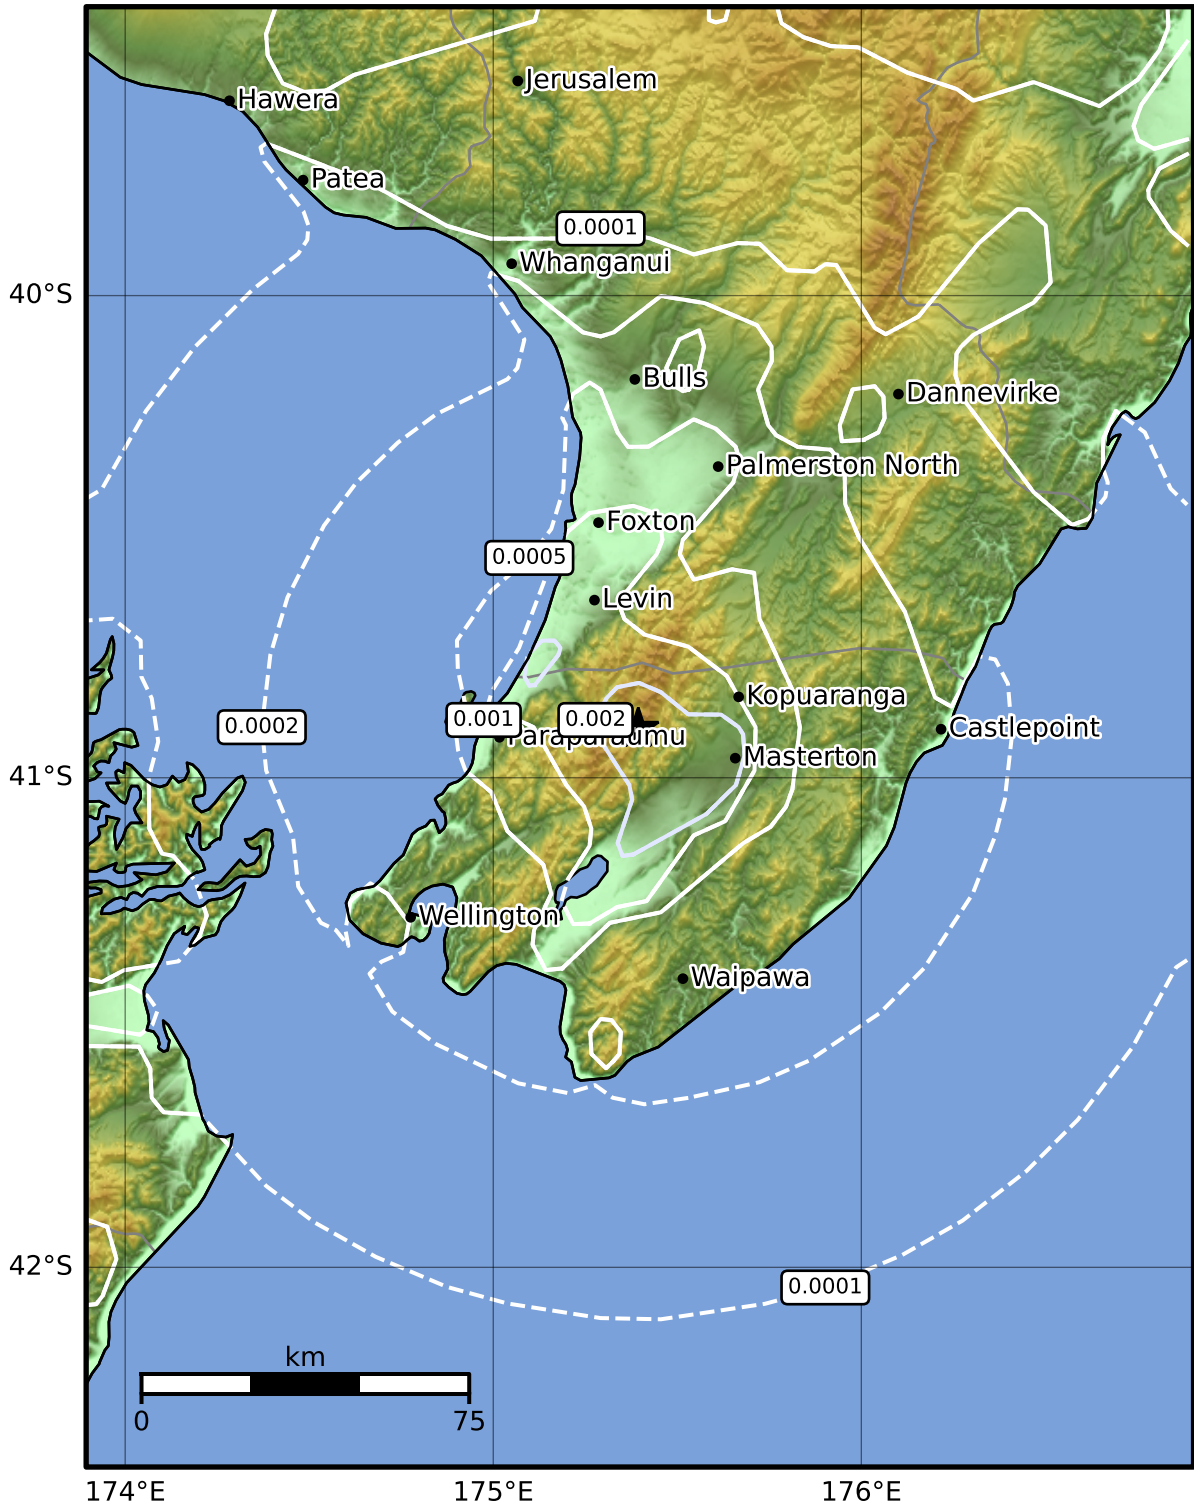

3.0 Second Peak Spectral Acceleration Map GNS Science

ShakeMap: Wairarapa

May 27, 2024 16:19:16 UTC M3.4 S40.90 E175.39 Depth: 10.8km ID:2024p399135

SA(3.0) (%g)	0.1	0.2	0.5	1	2	5	10	20	50
--------------	-----	-----	-----	---	---	---	----	----	----

Scale based on Moratalla et al.(2021) and Worden et al.(2012) Version 1: Processed 2024-05-27T16:21:07Z

△ Seismic Instrument ○ Reported Intensity ★ Epicenter