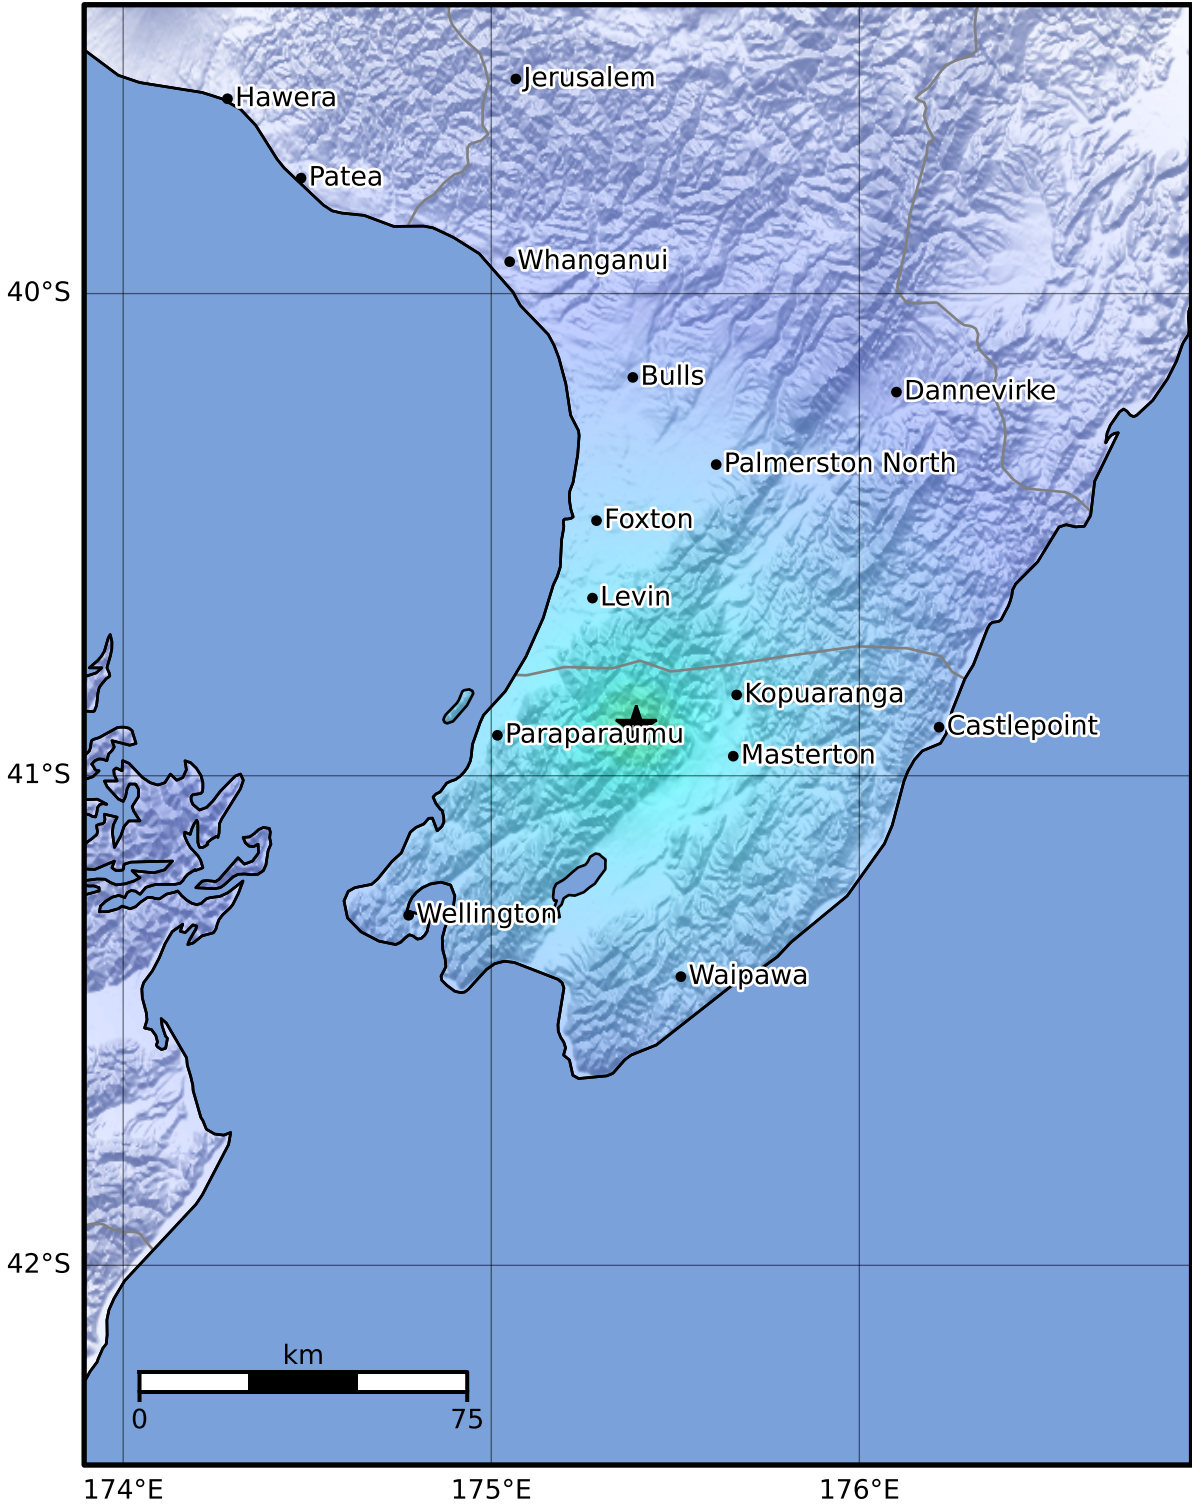

Macroseismic Intensity Map GNS Science
ShakeMap: Wairarapa

May 27, 2024 16:19:16 UTC M3.4 S40.90 E175.39 Depth: 10.8km ID:2024p399135

SHAKING	Not felt	Weak	Light	Moderate	Strong	Very strong	Severe	Violent	Extreme
DAMAGE	None	None	None	Very light	Light	Moderate	Moderate/heavy	Heavy	Very heavy
PGA(%g)	<0.0464	0.29	1.63	5.16	12.5	22.4	40.2	72.2	>129
PGV(cm/s)	<0.0215	0.125	1.04	4.31	14.5	26.4	48.3	88.4	>162
INTENSITY	I	II-III	IV	V	VI	VII	VIII	IX	X+

Scale based on Moratalla et al.(2021) and Worden et al.(2012) Version 1: Processed 2024-05-27T16:21:07Z
 △ Seismic Instrument ○ Reported Intensity ★ Epicenter