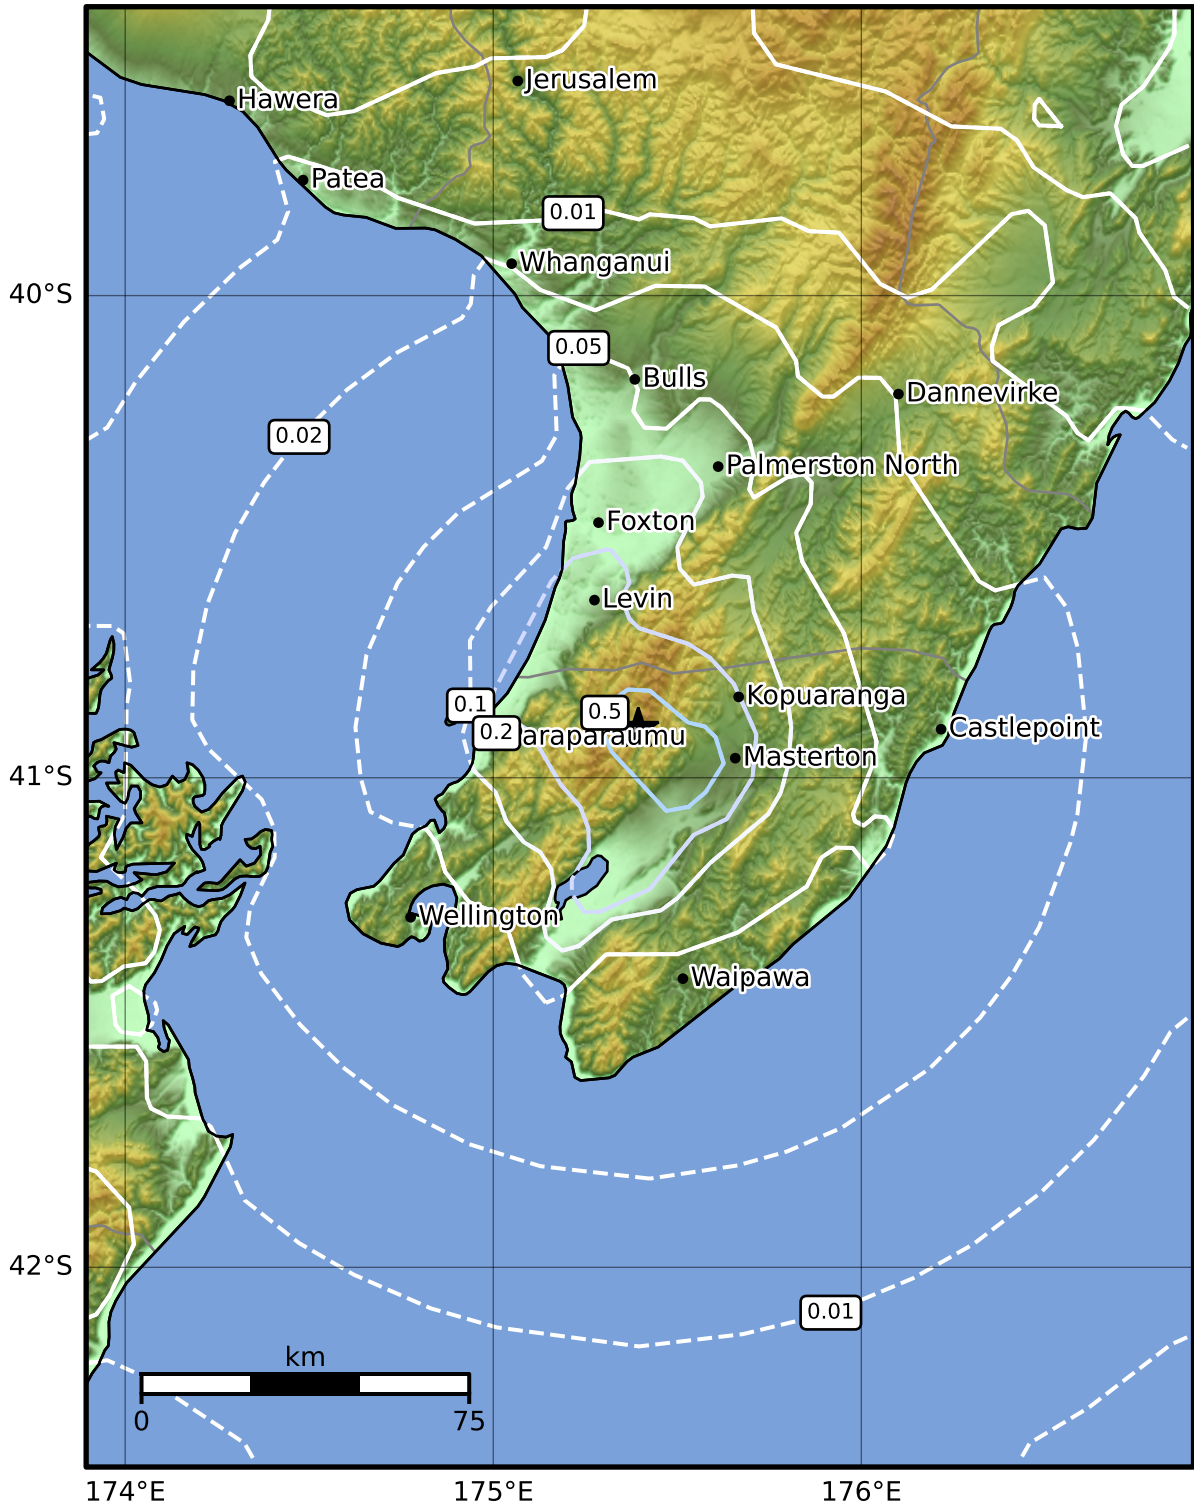

0.3 Second Peak Spectral Acceleration Map GNS Science

ShakeMap: Wairarapa

May 27, 2024 16:19:16 UTC M3.5 S40.90 E175.39 Depth: 10.8km ID:2024p399135

SA(0.3) (%g)	0.1	0.2	0.5	1	2	5	10	20	50	100	200
--------------	-----	-----	-----	---	---	---	----	----	----	-----	-----

Scale based on Moratalla et al.(2021) and Worden et al.(2012) Version 1: Processed 2024-05-27T16:21:12Z

△ Seismic Instrument ○ Reported Intensity ★ Epicenter