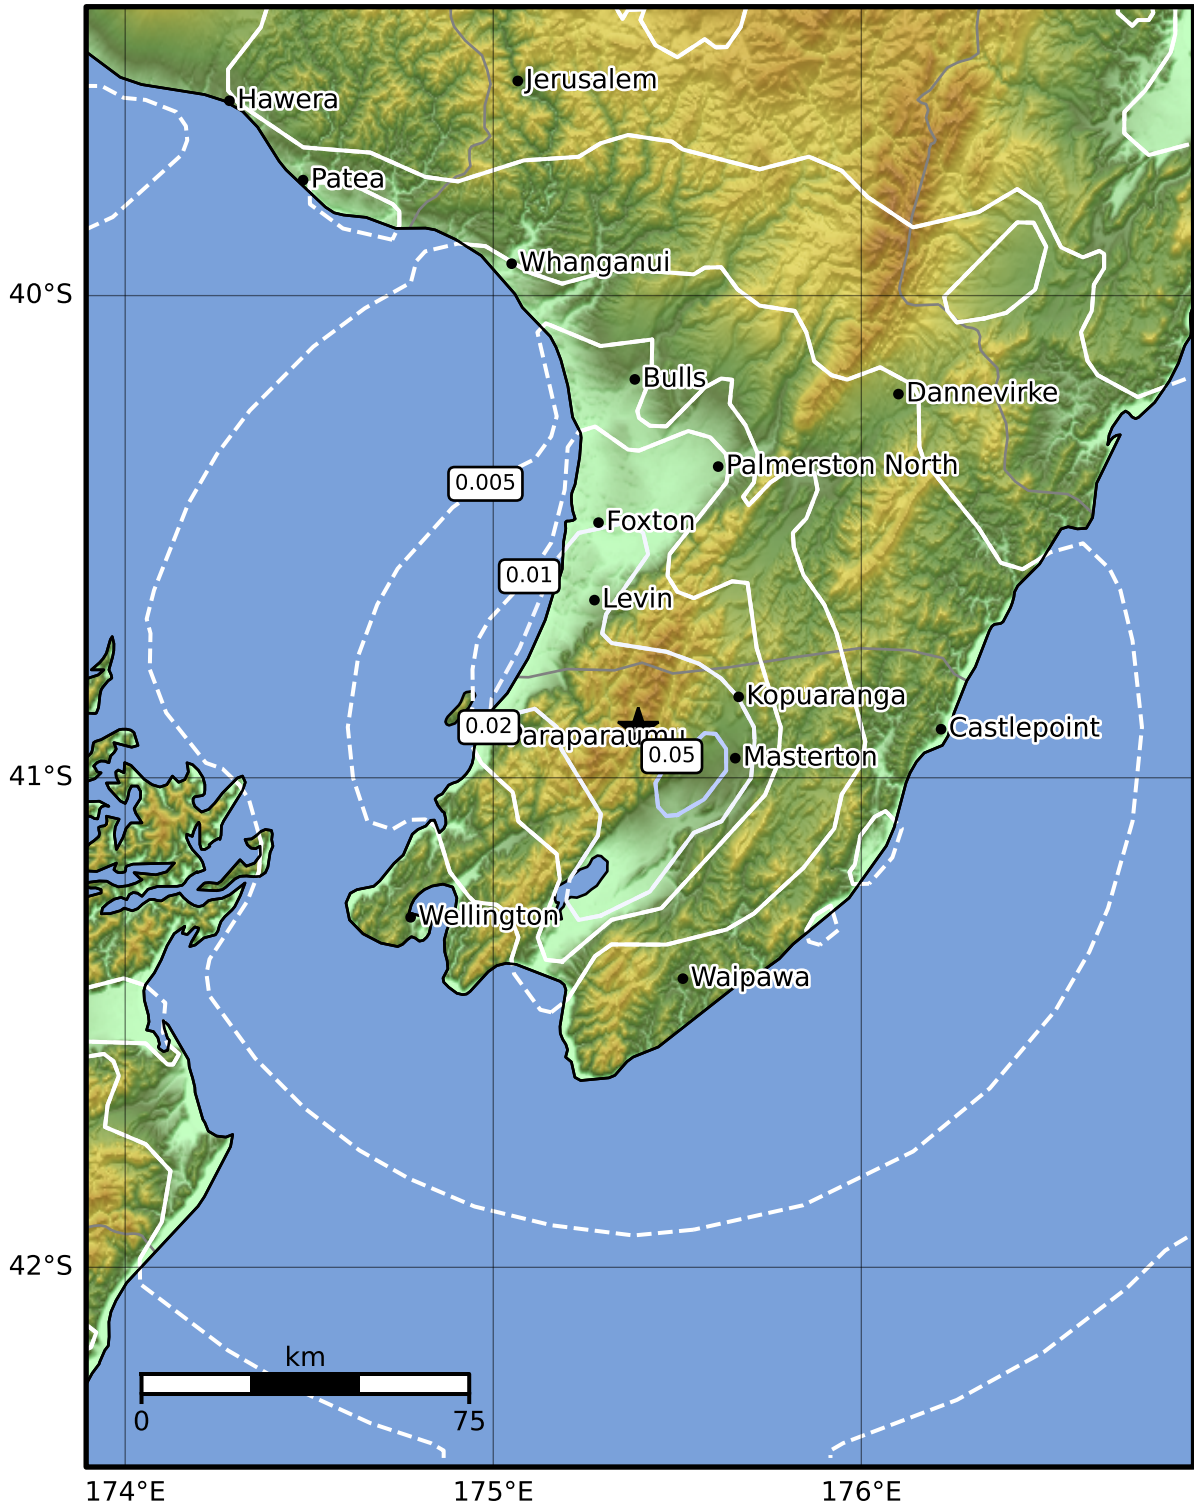

1.0 Second Peak Spectral Acceleration Map GNS Science

ShakeMap: Wairarapa

May 27, 2024 16:19:16 UTC M3.5 S40.90 E175.39 Depth: 10.8km ID:2024p399135

SA(1.0) (%g)	0.1	0.2	0.5	1	2	5	10	20	50	100	200
--------------	-----	-----	-----	---	---	---	----	----	----	-----	-----

Scale based on Moratalla et al.(2021) and Worden et al.(2012) Version 1: Processed 2024-05-27T16:21:12Z

△ Seismic Instrument ○ Reported Intensity ★ Epicenter