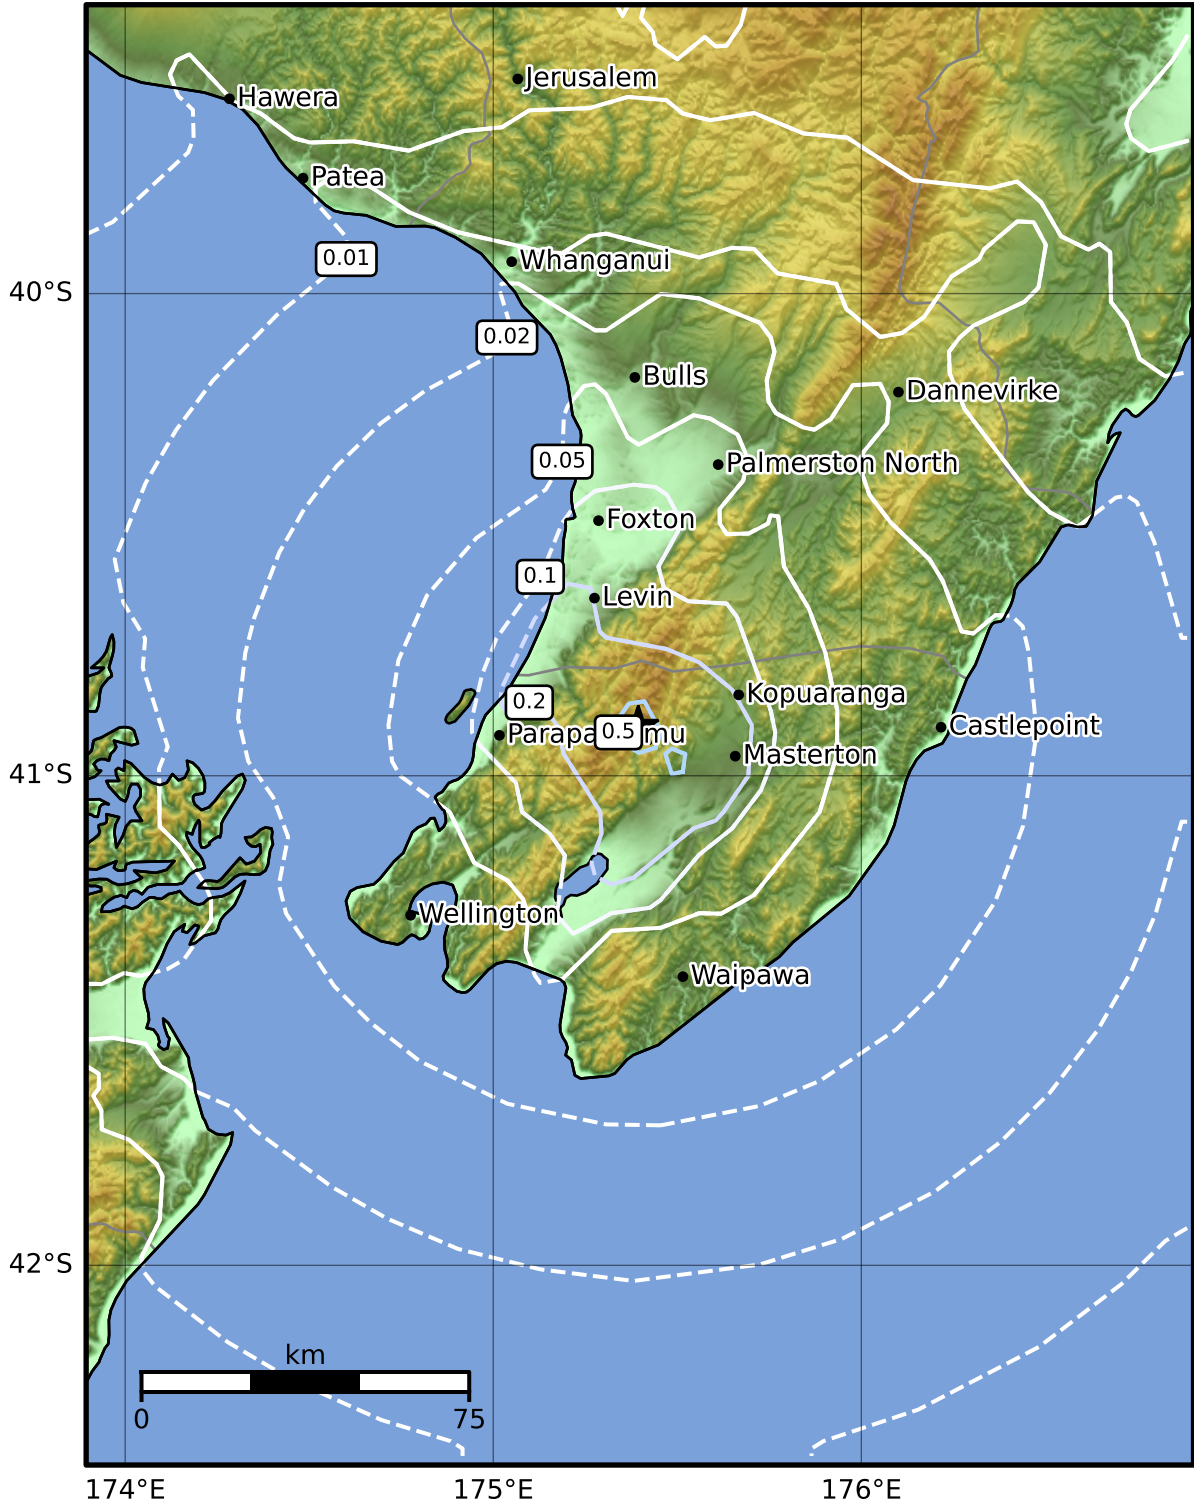

0.3 Second Peak Spectral Acceleration Map GNS Science

ShakeMap: Wairarapa

May 27, 2024 16:19:16 UTC M3.4 S40.90 E175.39 Depth: 10.8km ID:2024p399135

SA(0.3) (%g)	0.1	0.2	0.5	1	2	5	10	20	50	100	200
---------------------	------------	------------	------------	----------	----------	----------	-----------	-----------	-----------	------------	------------

Scale based on Moratalla et al.(2021) and Worden et al.(2012) Version 2: Processed 2024-05-27T16:29:36Z

△ Seismic Instrument ○ Reported Intensity ★ Epicenter