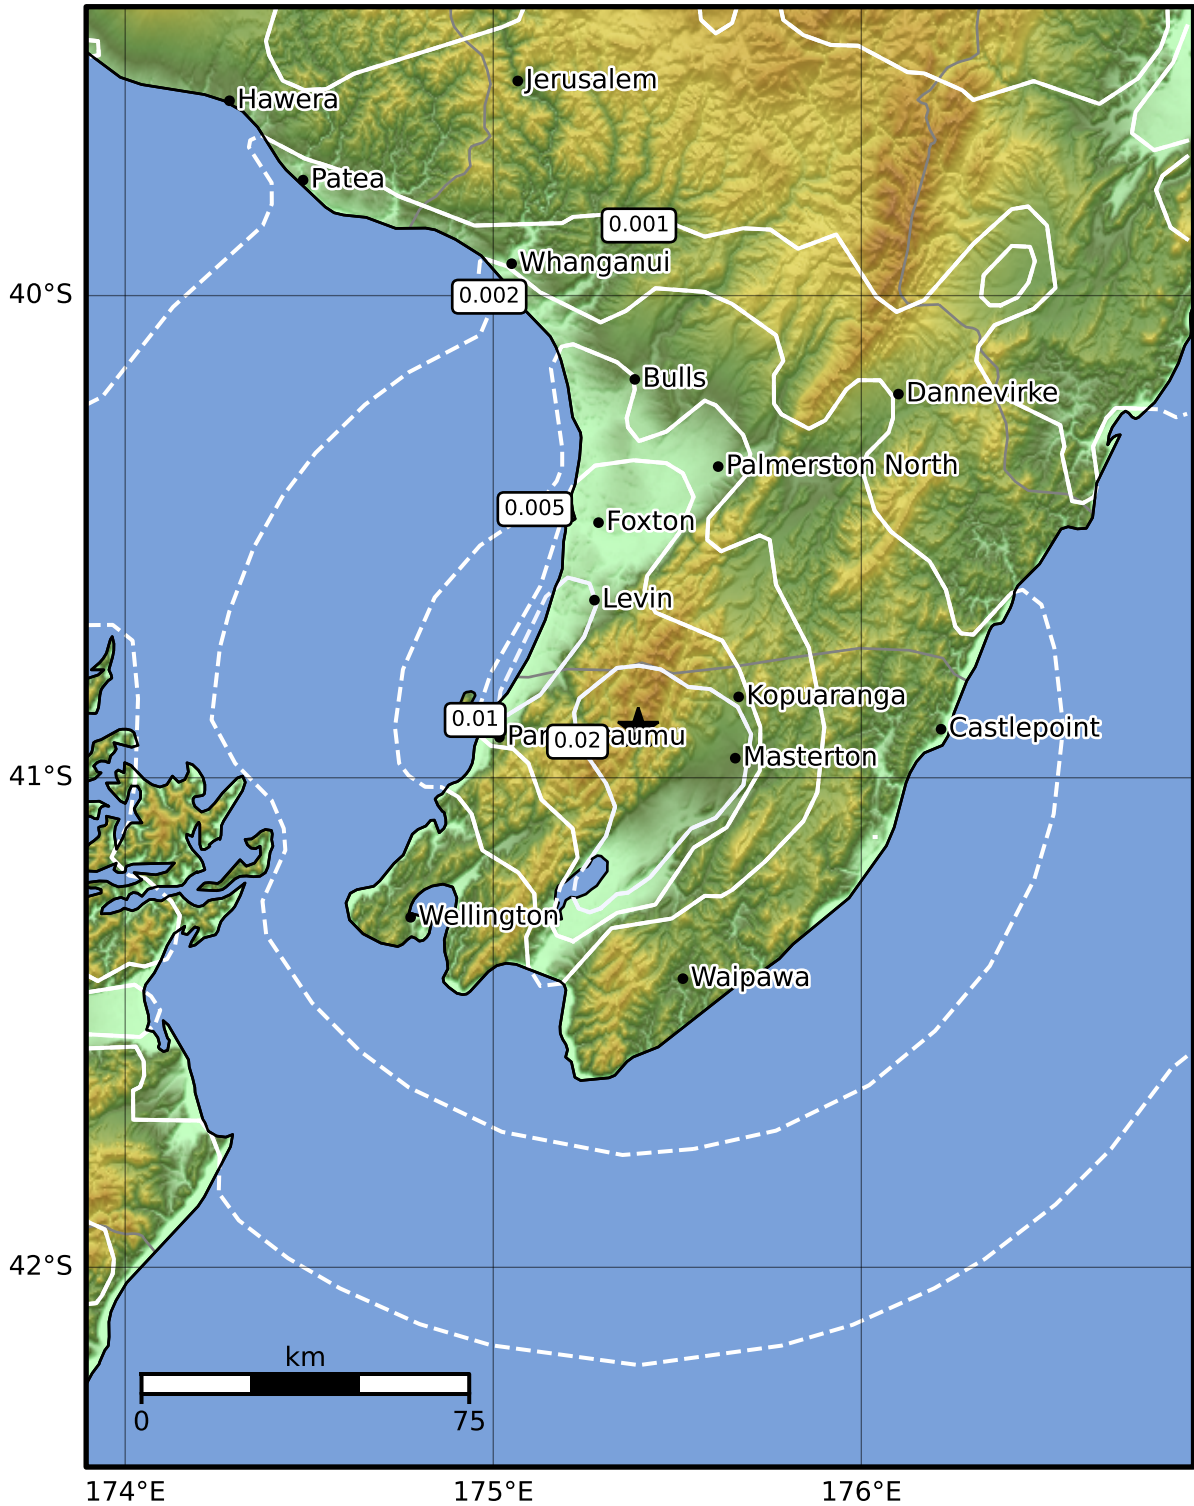

1.0 Second Peak Spectral Acceleration Map GNS Science

ShakeMap: Wairarapa

May 27, 2024 16:19:16 UTC M3.4 S40.90 E175.39 Depth: 10.8km ID:2024p399135

SA(1.0) (%g)	0.1	0.2	0.5	1	2	5	10	20	50	100	200
--------------	-----	-----	-----	---	---	---	----	----	----	-----	-----

Scale based on Moratalla et al.(2021) and Worden et al.(2012) Version 2: Processed 2024-05-27T16:29:36Z

△ Seismic Instrument ○ Reported Intensity ★ Epicenter