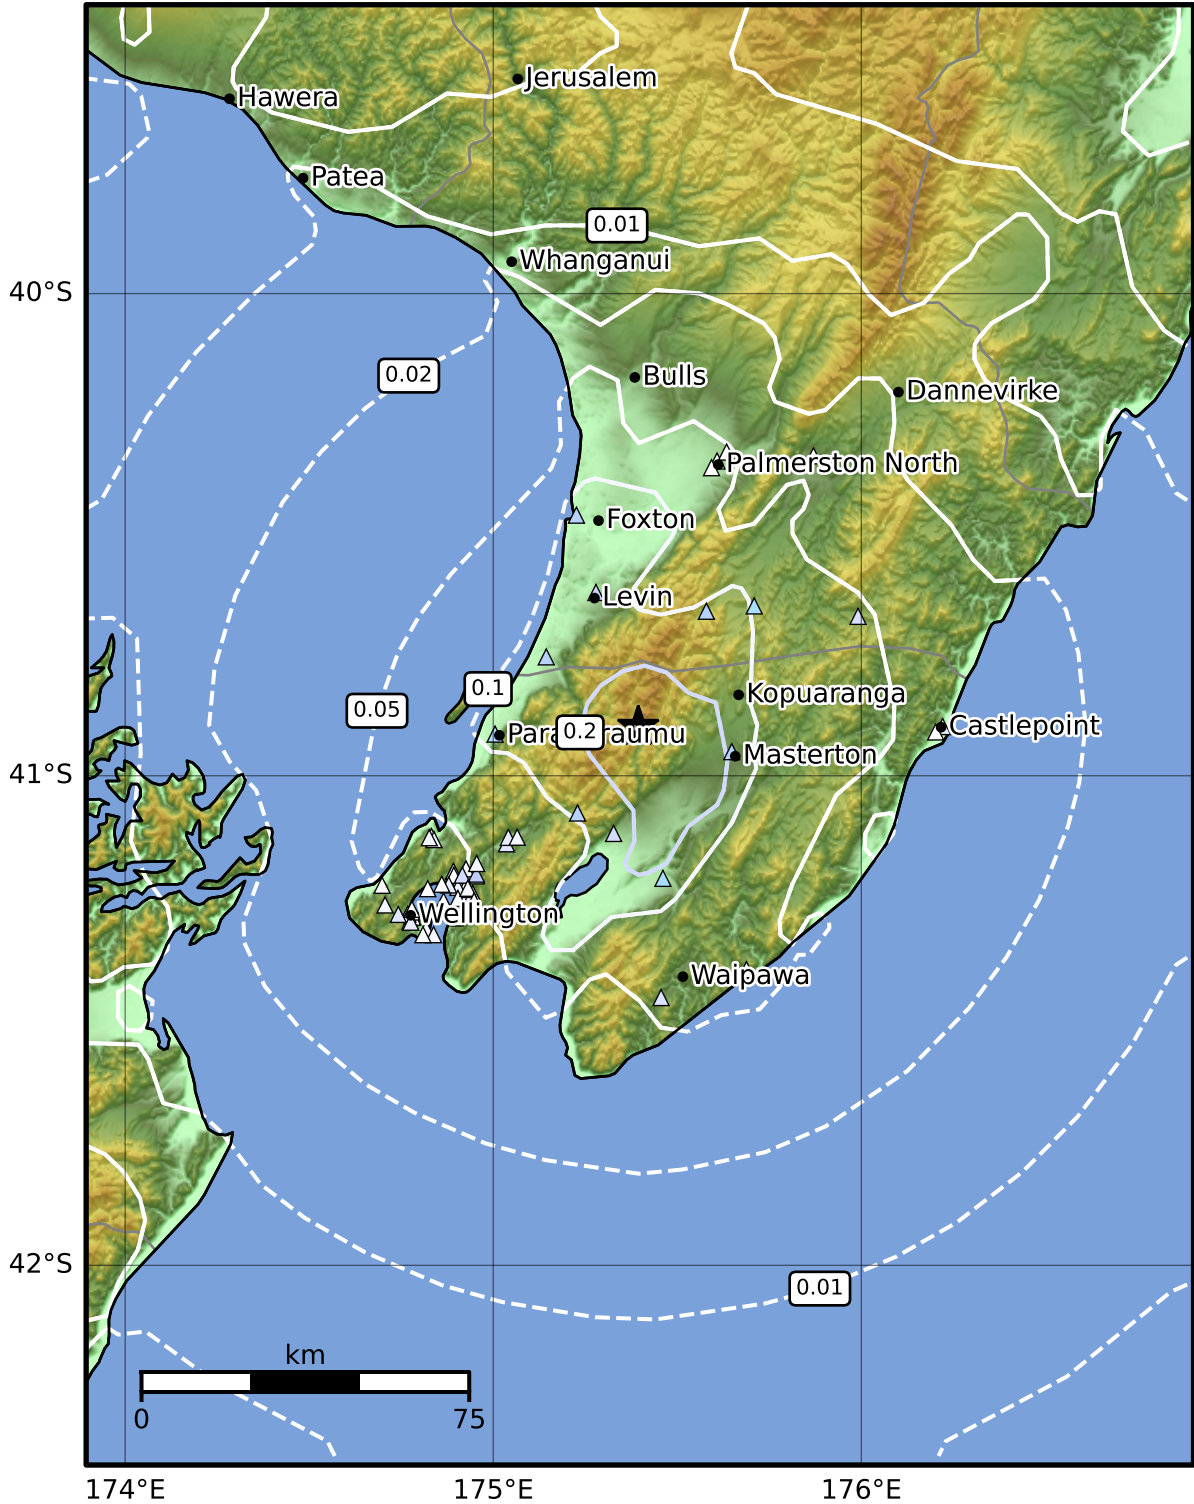

0.3 Second Peak Spectral Acceleration Map GNS Science

ShakeMap: Wairarapa

May 27, 2024 16:19:16 UTC M3.4 S40.90 E175.39 Depth: 10.8km ID:2024p399135

SA(0.3) (%g)	0.1	0.2	0.5	1	2	5	10	20	50	100	200
--------------	-----	-----	-----	---	---	---	----	----	----	-----	-----

Scale based on Moratalla et al.(2021) and Worden et al.(2012) Version 2: Processed 2024-05-27T16:29:45Z

△ Seismic Instrument ○ Reported Intensity ★ Epicenter