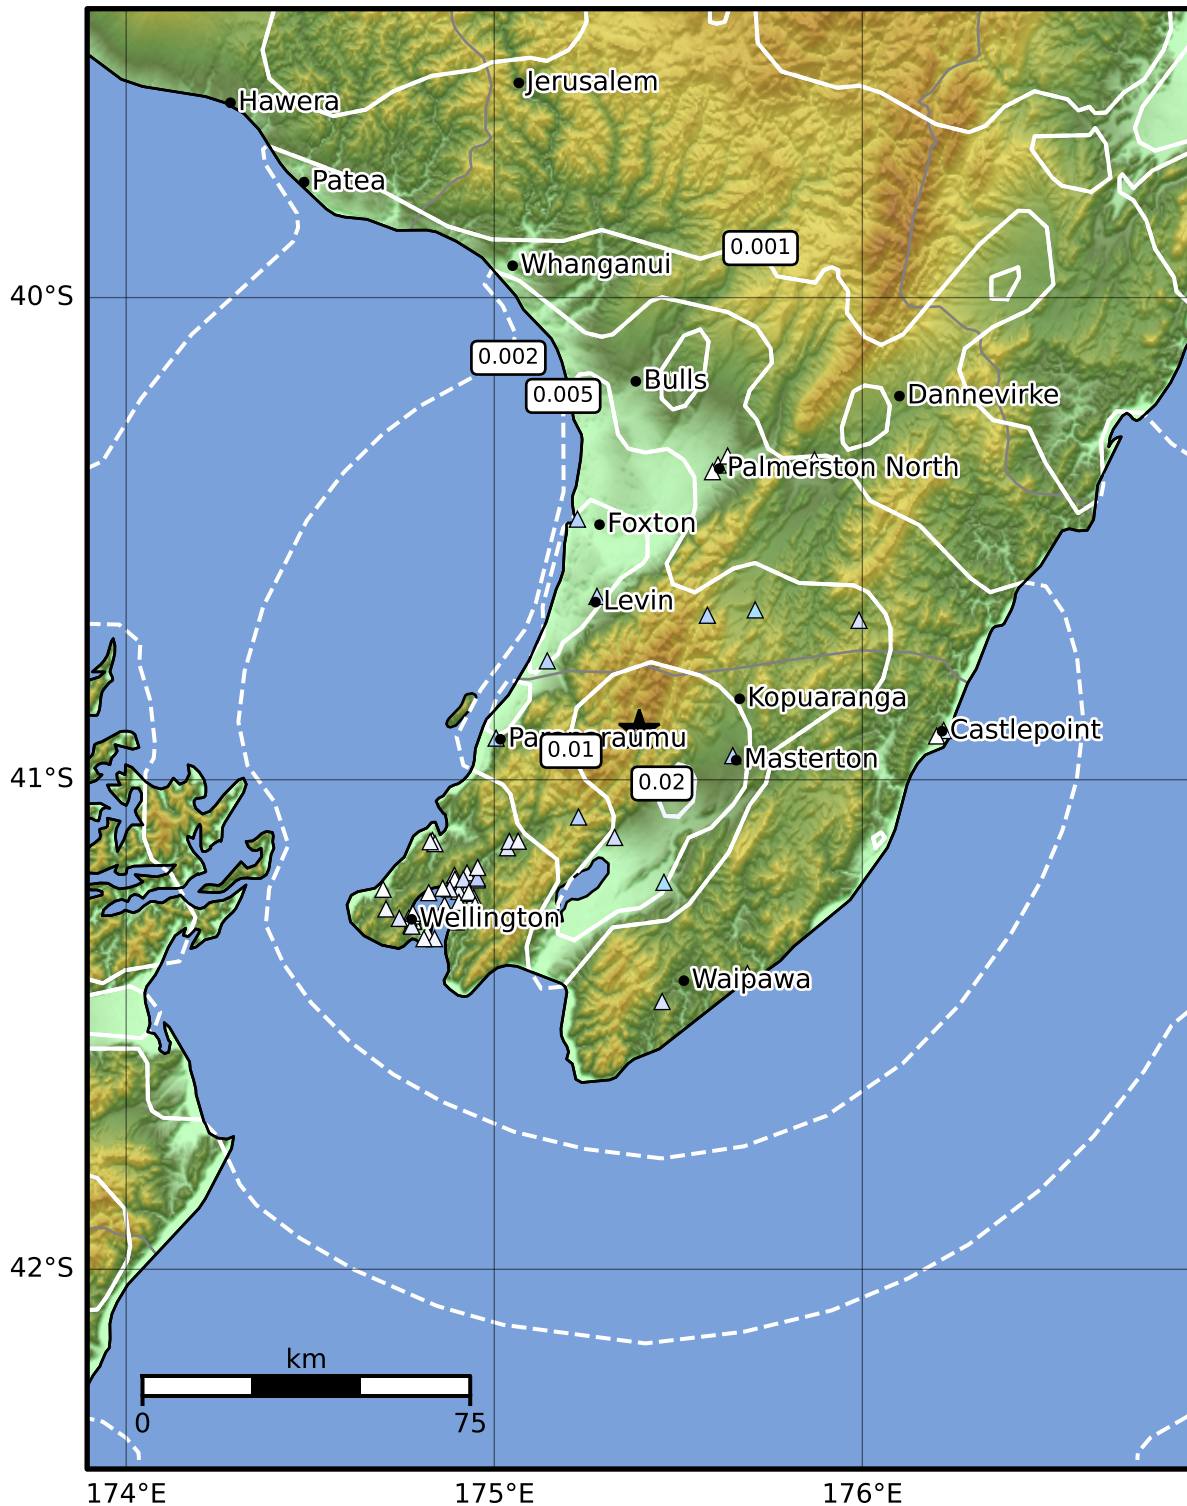

1.0 Second Peak Spectral Acceleration Map GNS Science

ShakeMap: Wairarapa

May 27, 2024 16:19:16 UTC M3.4 S40.90 E175.39 Depth: 10.8km ID:2024p399135

SA(1.0) (%g)	0.1	0.2	0.5	1	2	5	10	20	50	100	200
---------------------	------------	------------	------------	----------	----------	----------	-----------	-----------	-----------	------------	------------

Scale based on Moratalla et al.(2021) and Worden et al.(2012) Version 2: Processed 2024-05-27T16:29:45Z

△ Seismic Instrument ○ Reported Intensity ★ Epicenter