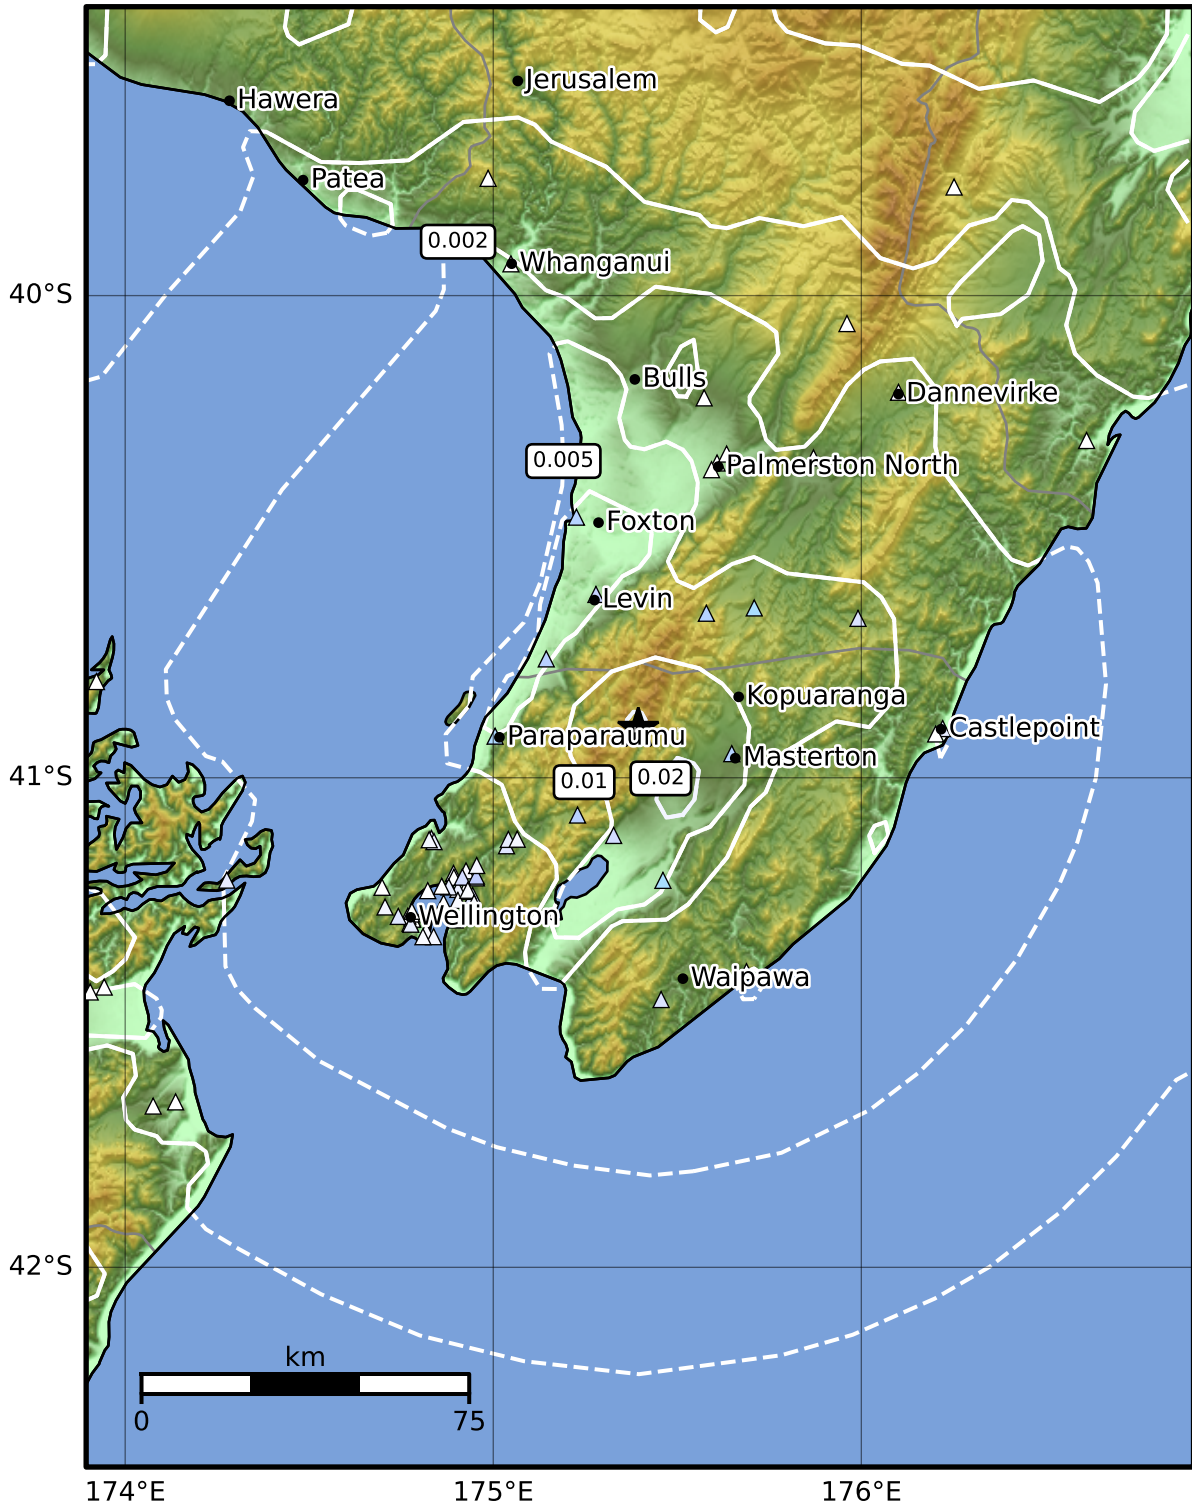

1.0 Second Peak Spectral Acceleration Map GNS Science

ShakeMap: Wairarapa

May 27, 2024 16:19:16 UTC M3.4 S40.90 E175.39 Depth: 10.8km ID:2024p399135

SA(1.0) (%g)	0.1	0.2	0.5	1	2	5	10	20	50	100	200
---------------------	------------	------------	------------	----------	----------	----------	-----------	-----------	-----------	------------	------------

Scale based on Moratalla et al.(2021) and Worden et al.(2012) Version 4: Processed 2024-05-27T16:48:34Z

△ Seismic Instrument ○ Reported Intensity ★ Epicenter