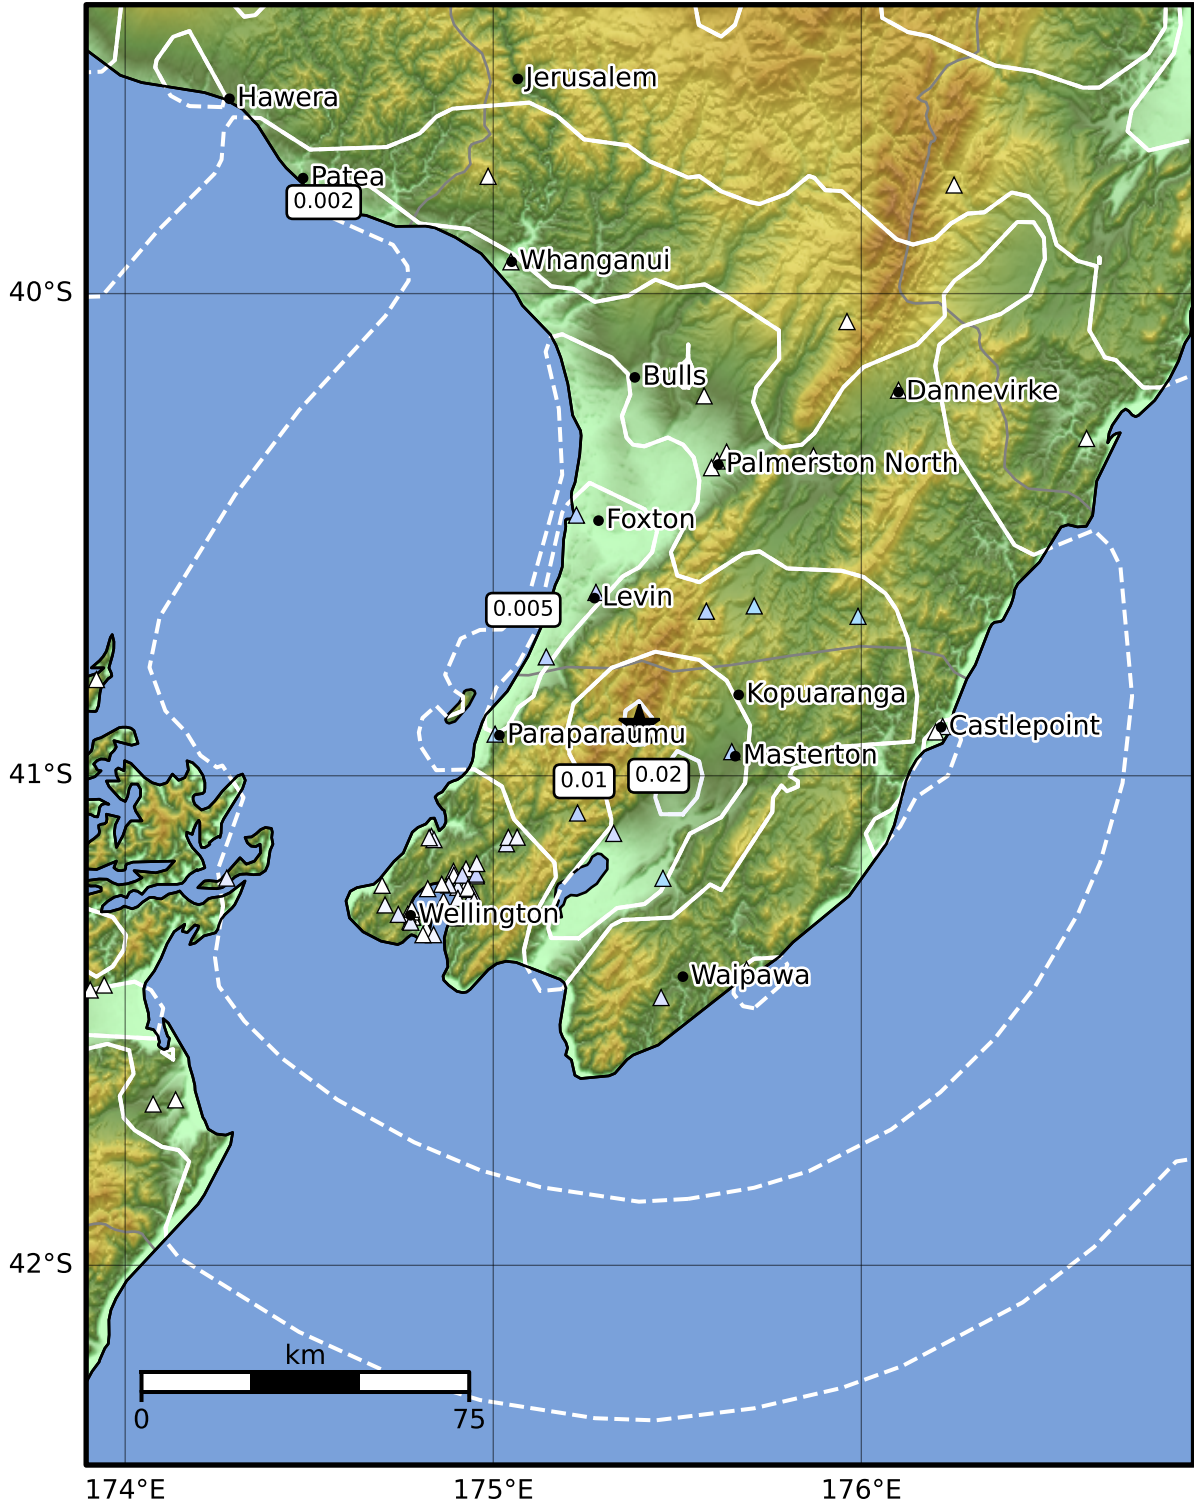

1.0 Second Peak Spectral Acceleration Map GNS Science

ShakeMap: Wairarapa

May 27, 2024 16:19:16 UTC M3.5 S40.90 E175.40 Depth: 10.6km ID:2024p399135

SA(1.0) (%g)	0.1	0.2	0.5	1	2	5	10	20	50	100	200
--------------	-----	-----	-----	---	---	---	----	----	----	-----	-----

Scale based on Moratalla et al.(2021) and Worden et al.(2012) Version 4: Processed 2024-05-27T17:02:25Z

△ Seismic Instrument ○ Reported Intensity ★ Epicenter