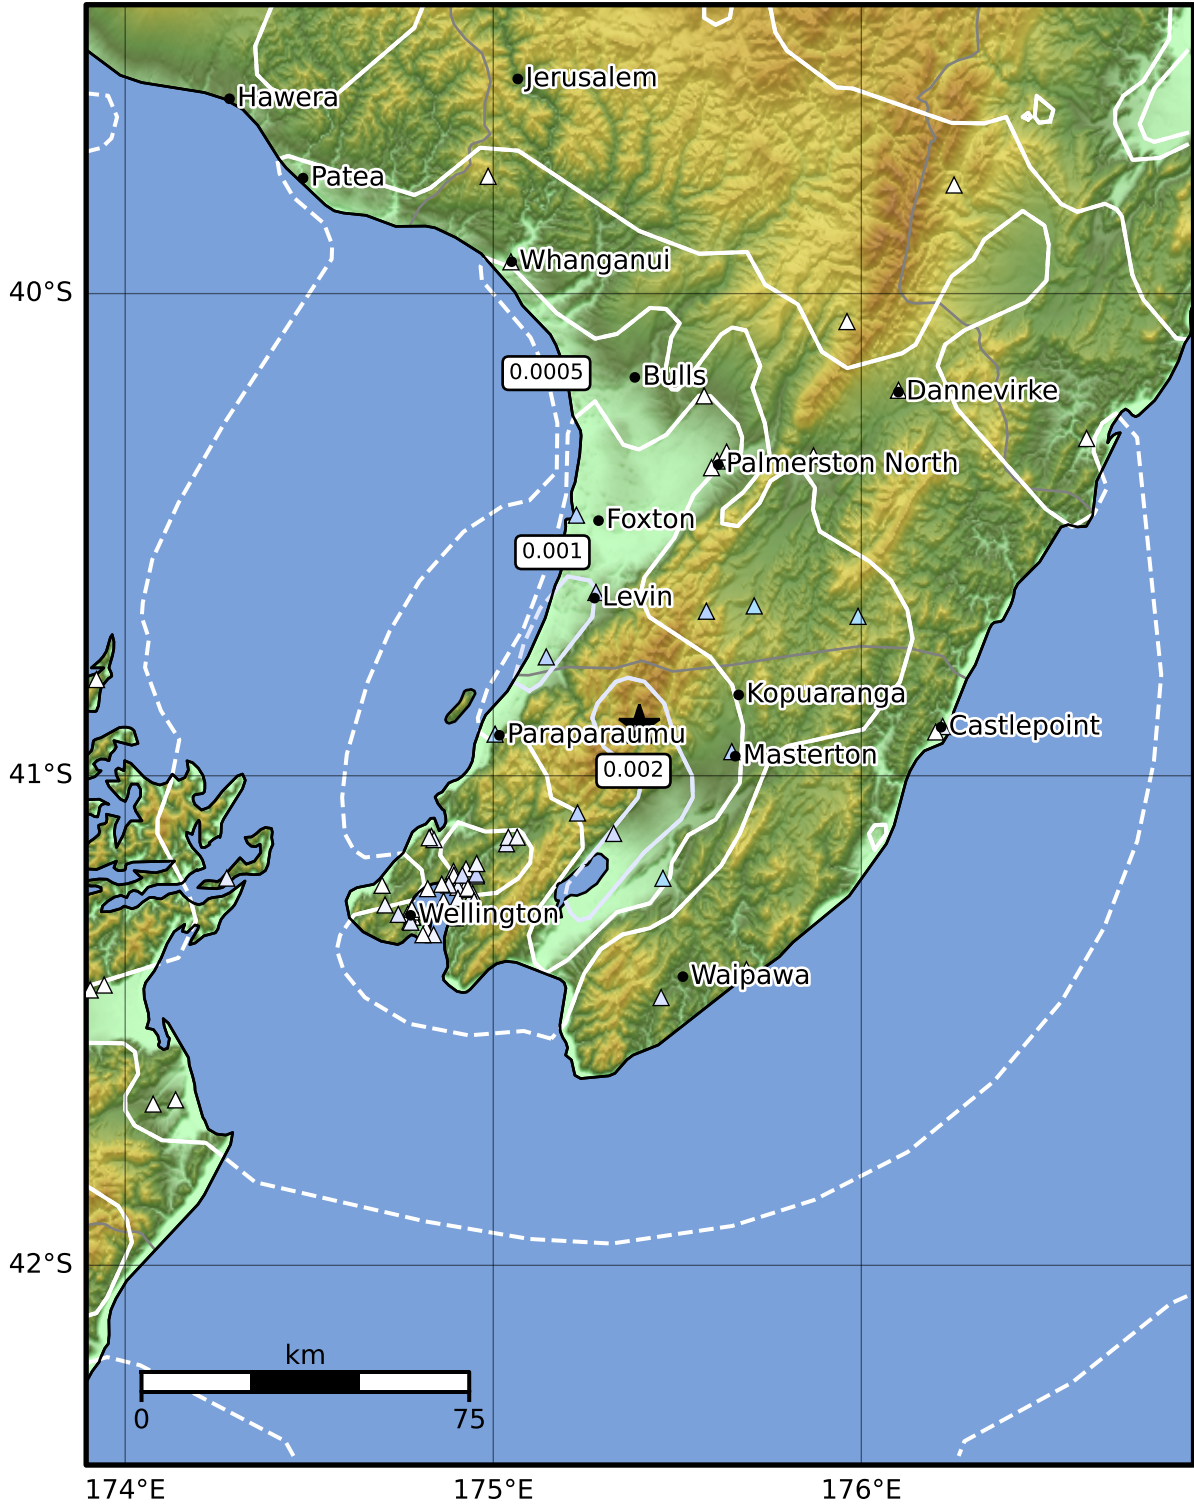

3.0 Second Peak Spectral Acceleration Map GNS Science

ShakeMap: Wairarapa

May 27, 2024 16:19:16 UTC M3.5 S40.90 E175.40 Depth: 10.6km ID:2024p399135

Scale based on Moratalla et al.(2021) and Worden et al.(2012) Version 4: Processed 2024-05-27T17:02:25Z

△ Seismic Instrument ○ Reported Intensity ★ Epicenter