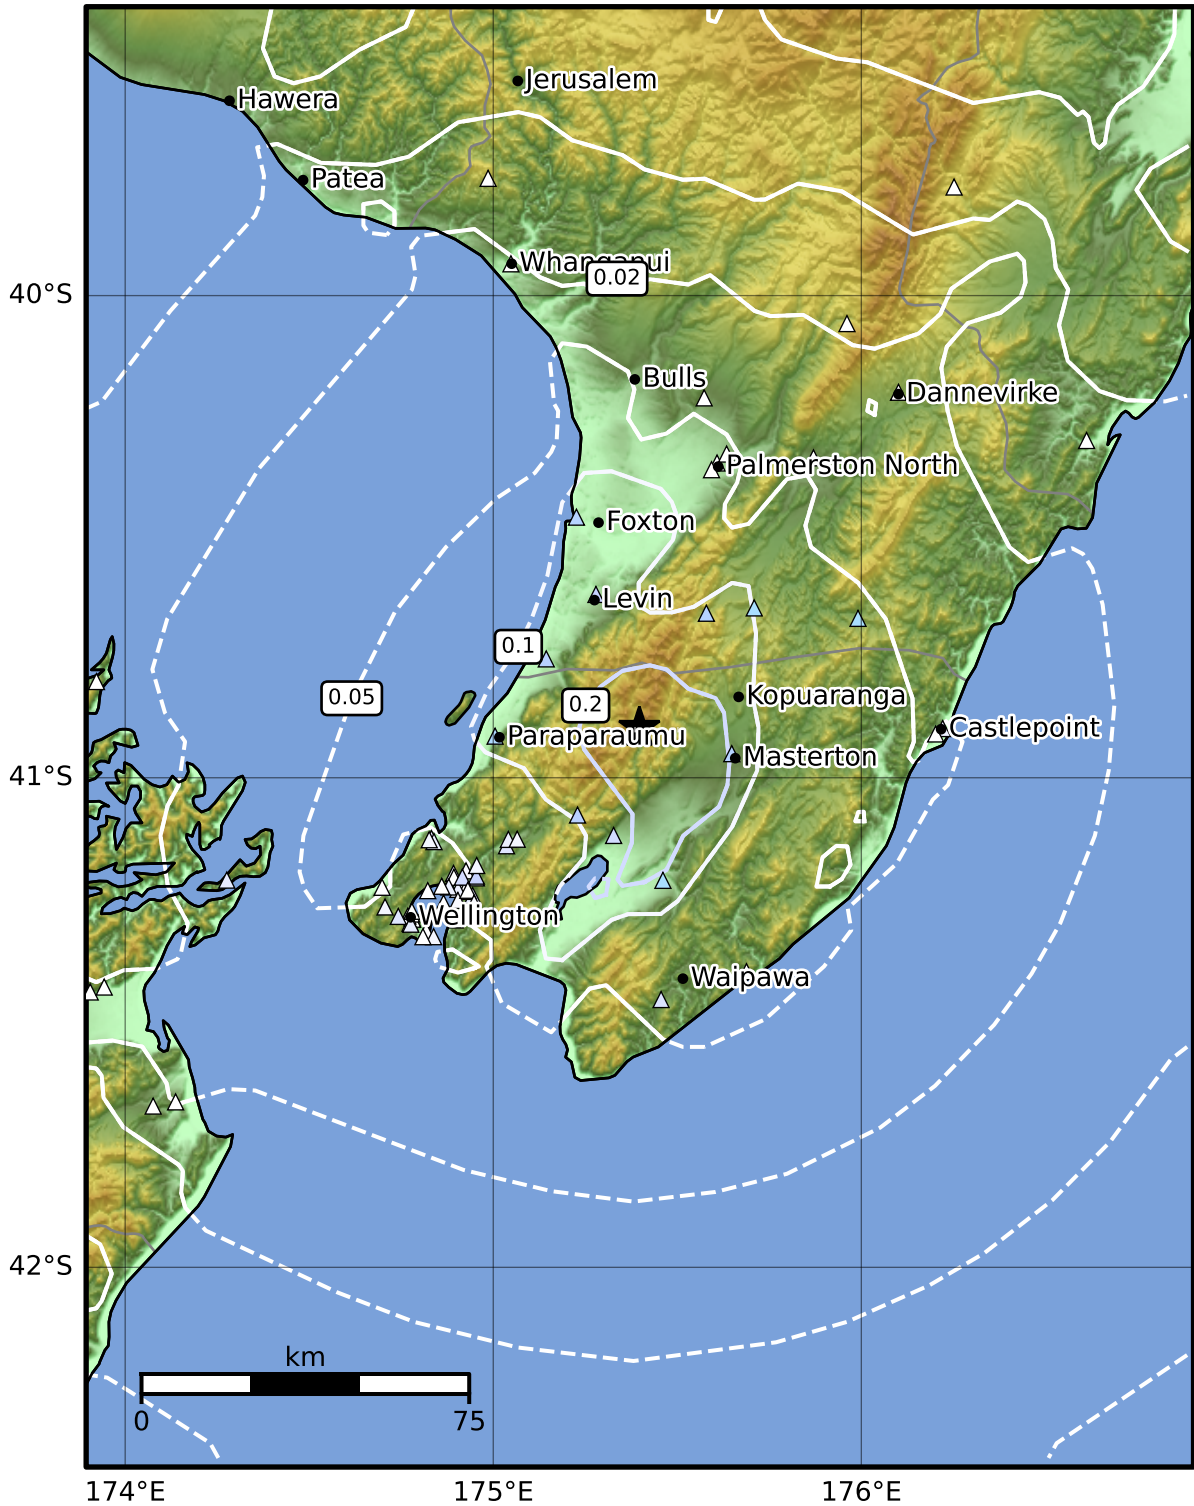

0.3 Second Peak Spectral Acceleration Map GNS Science

ShakeMap: Wairarapa

May 27, 2024 16:19:16 UTC M3.5 S40.90 E175.40 Depth: 10.6km ID:2024p399135

SA(0.3) (%g)	0.1	0.2	0.5	1	2	5	10	20	50	100	200
--------------	-----	-----	-----	---	---	---	----	----	----	-----	-----

Scale based on Moratalla et al.(2021) and Worden et al.(2012) Version 3: Processed 2024-05-27T16:38:19Z

△ Seismic Instrument ○ Reported Intensity ★ Epicenter