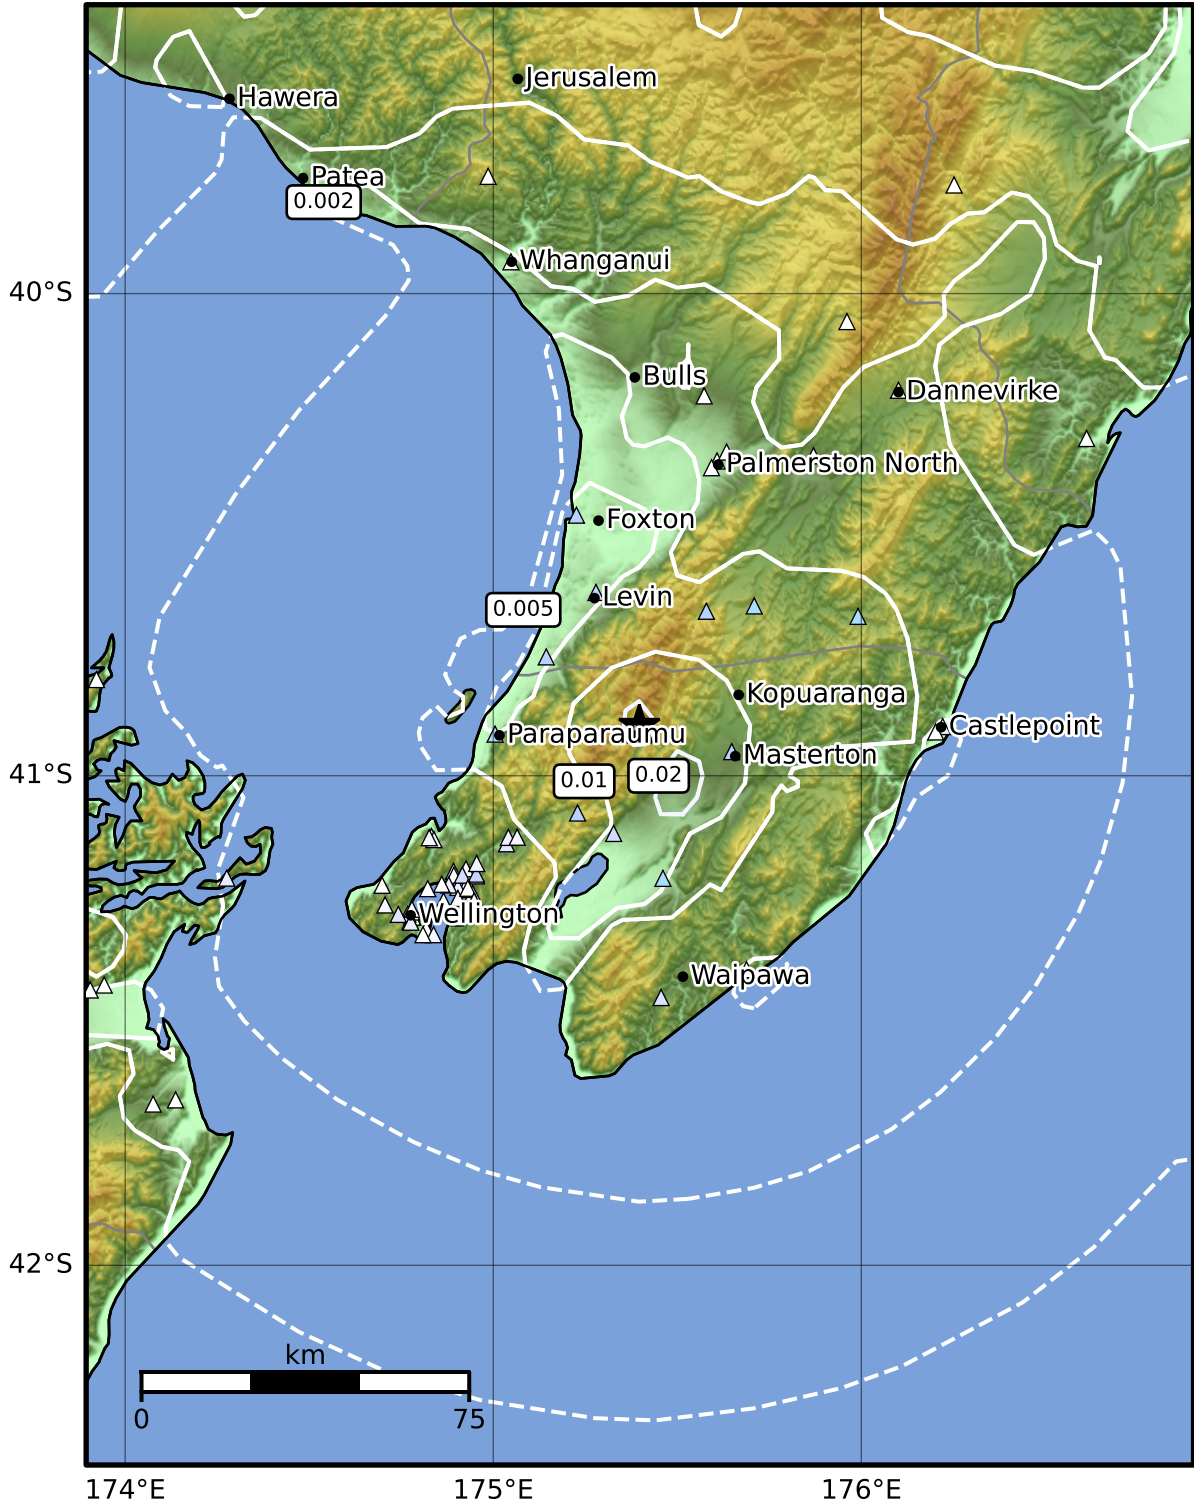

1.0 Second Peak Spectral Acceleration Map GNS Science

ShakeMap: Wairarapa

May 27, 2024 16:19:16 UTC M3.5 S40.90 E175.40 Depth: 10.6km ID:2024p399135

SA(1.0) (%g)	0.1	0.2	0.5	1	2	5	10	20	50	100	200
---------------------	------------	------------	------------	----------	----------	----------	-----------	-----------	-----------	------------	------------

Scale based on Moratalla et al.(2021) and Worden et al.(2012) Version 3: Processed 2024-05-27T16:38:19Z

△ Seismic Instrument ○ Reported Intensity ★ Epicenter