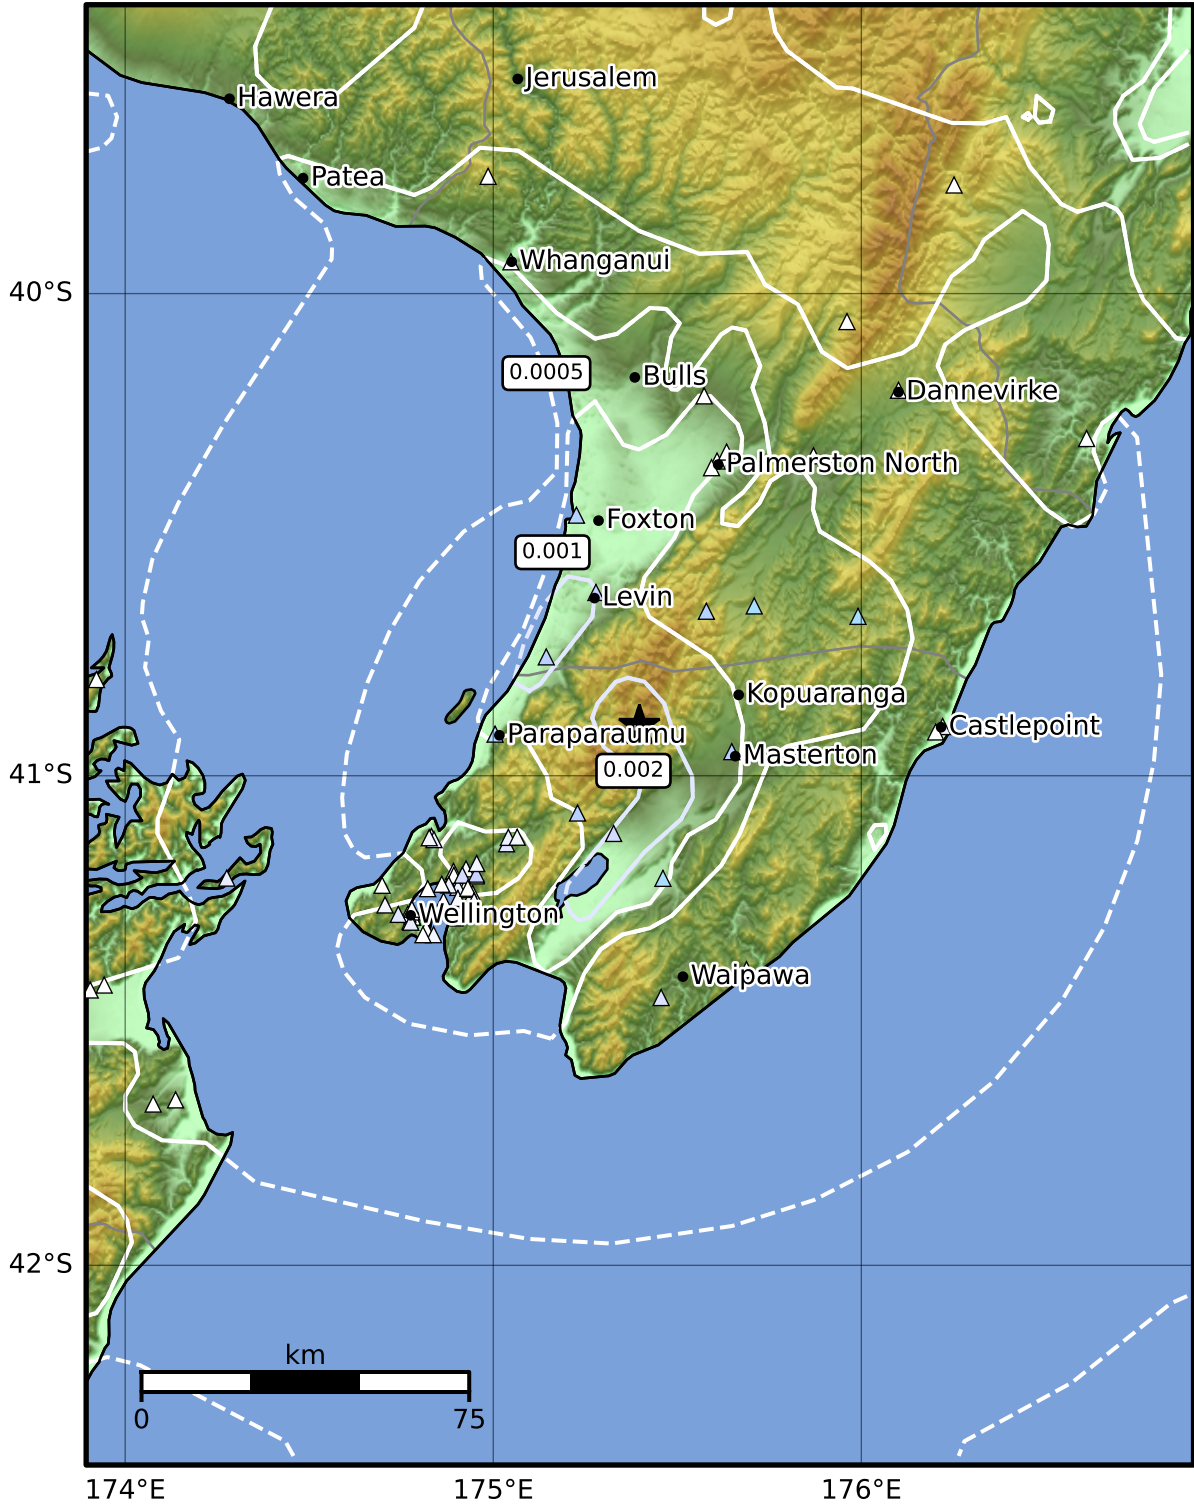

3.0 Second Peak Spectral Acceleration Map GNS Science
ShakeMap: Wairarapa

May 27, 2024 16:19:16 UTC M3.5 S40.90 E175.40 Depth: 10.6km ID:2024p399135

Scale based on Moratalla et al.(2021) and Worden et al.(2012) Version 3: Processed 2024-05-27T16:38:19Z

△ Seismic Instrument ○ Reported Intensity ★ Epicenter