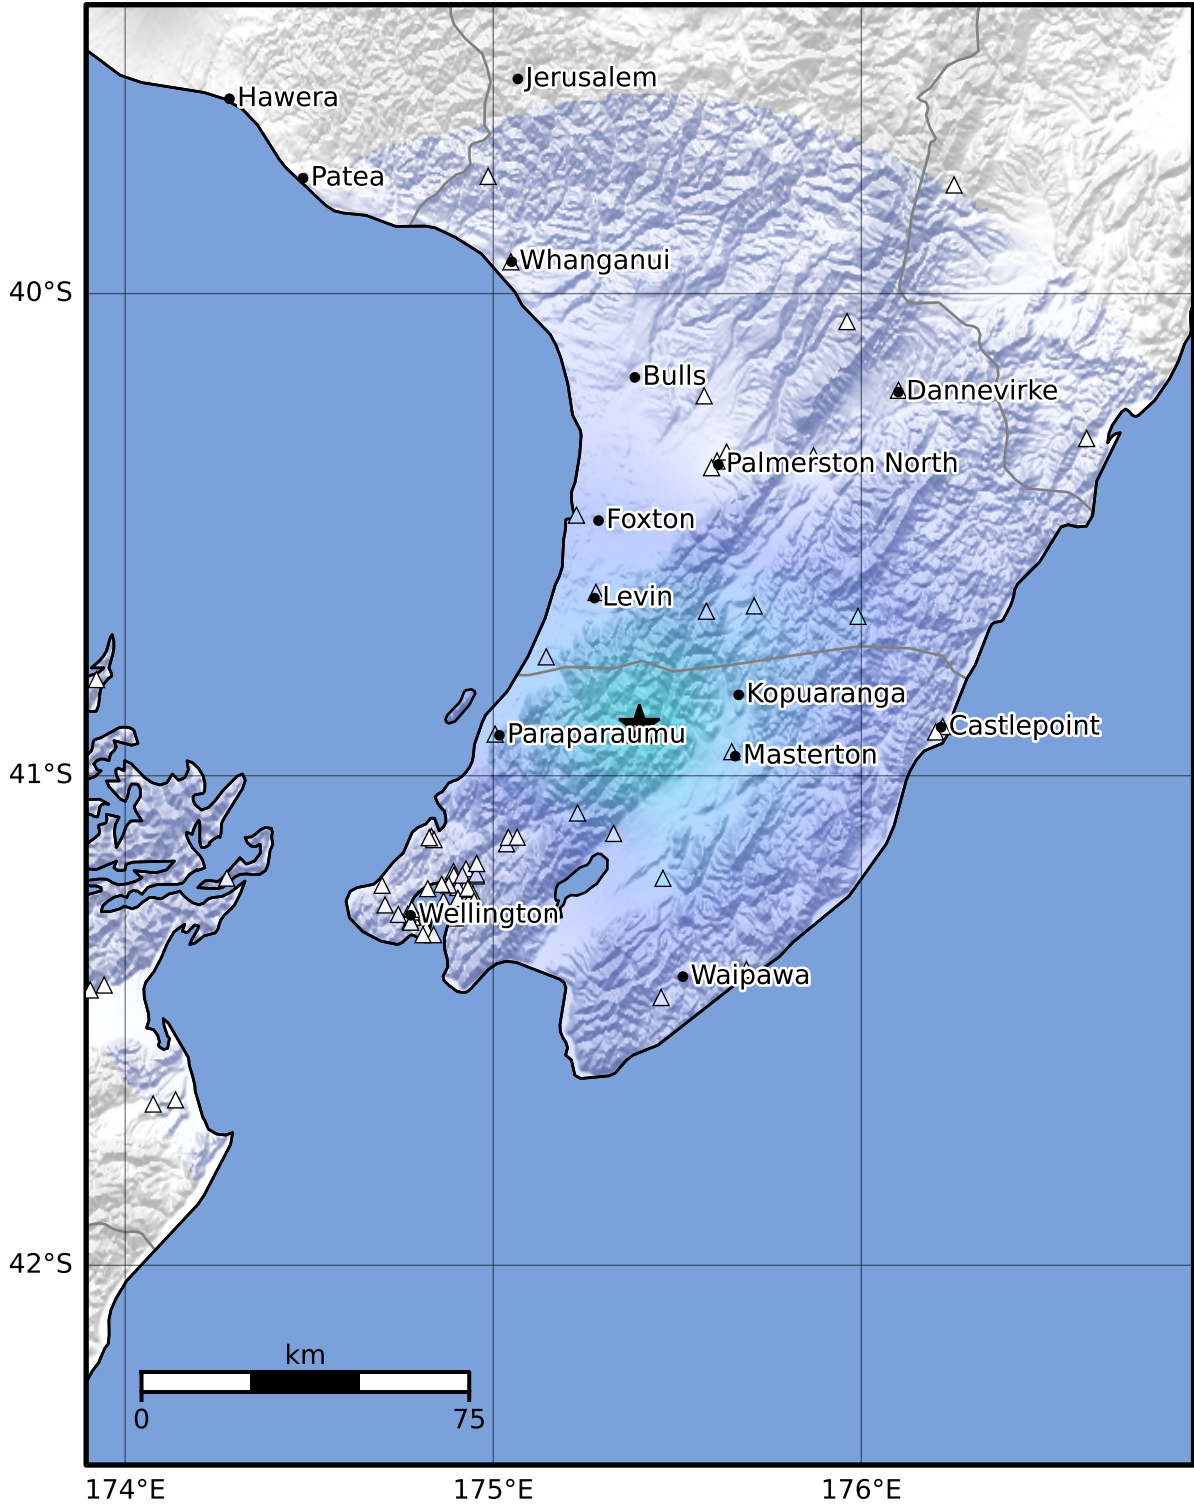

Macroseismic Intensity Map GNS Science

ShakeMap: Wairarapa

May 27, 2024 16:19:16 UTC M3.5 S40.90 E175.40 Depth: 10.6km ID:2024p399135

SHAKING	Not felt	Weak	Light	Moderate	Strong	Very strong	Severe	Violent	Extreme
DAMAGE	None	None	None	Very light	Light	Moderate	Moderate/heavy	Heavy	Very heavy
PGA(%g)	<0.0464	0.29	1.63	5.16	12.5	22.4	40.2	72.2	>129
PGV(cm/s)	<0.0215	0.125	1.04	4.31	14.5	26.4	48.3	88.4	>162
INTENSITY	I	II-III	IV	V	VI	VII	VIII	IX	X+

Scale based on Moratalla et al.(2021) and Worden et al.(2012) Version 3: Processed 2024-05-27T16:38:19Z
 △ Seismic Instrument ○ Reported Intensity ★ Epicenter