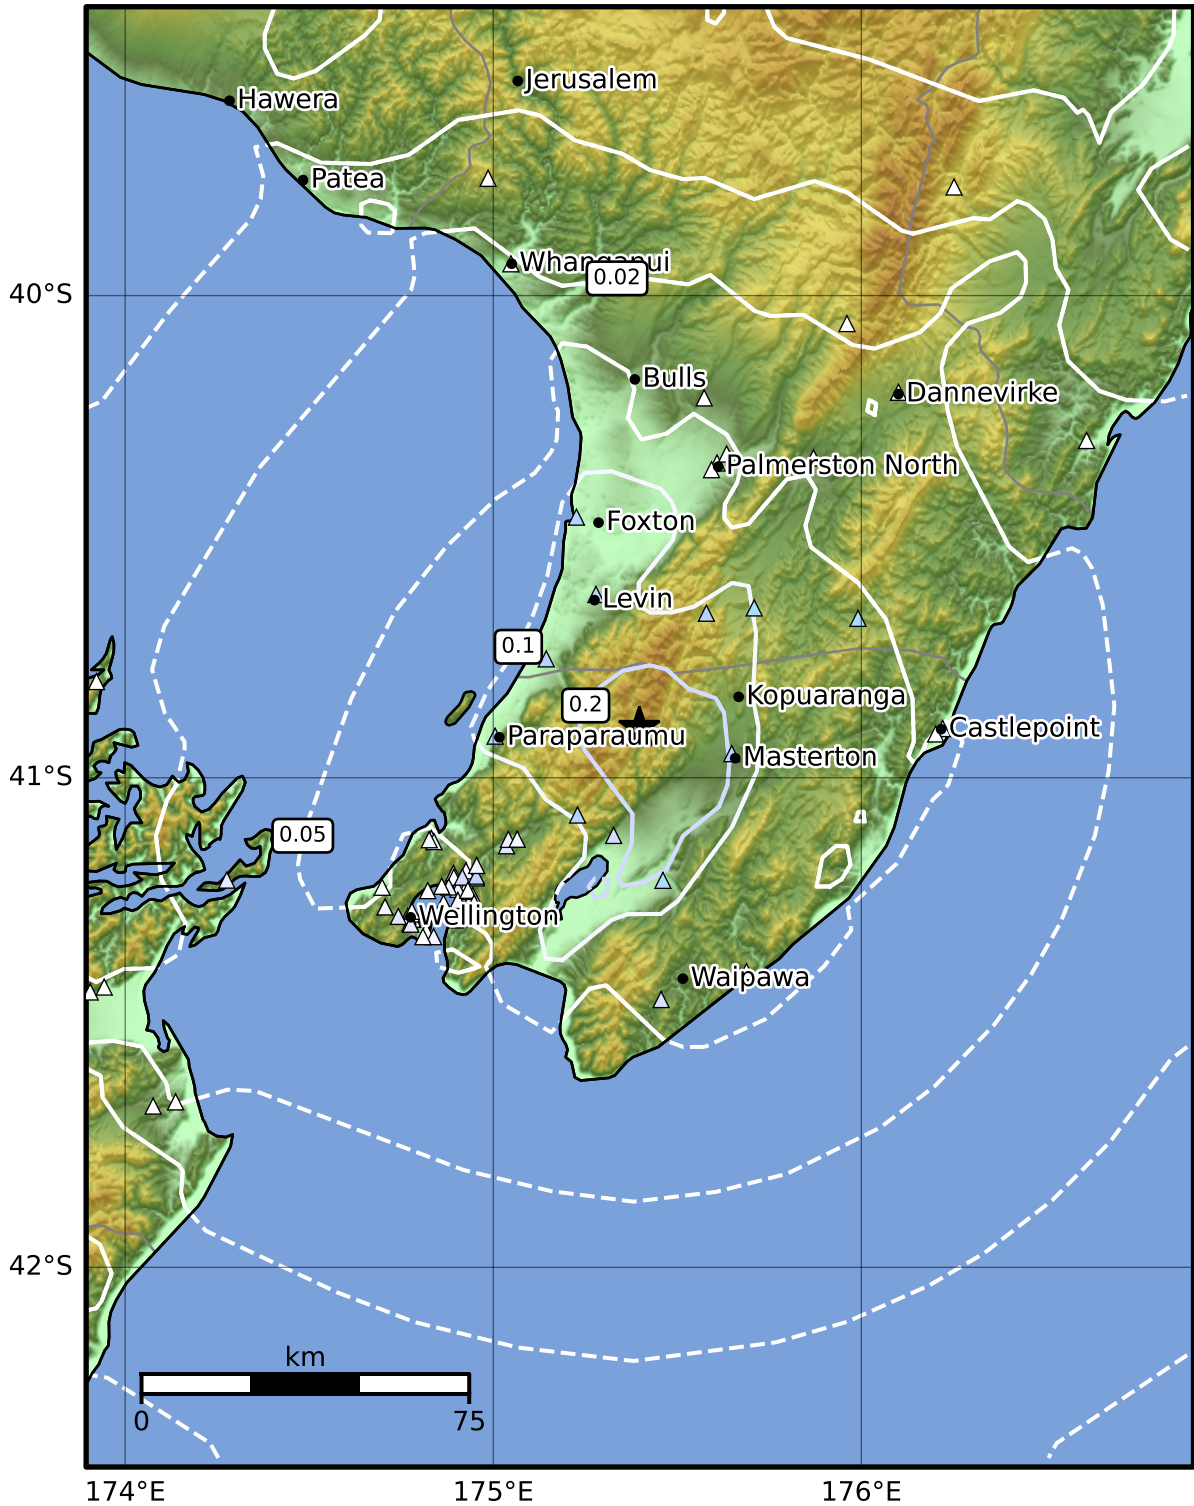

0.3 Second Peak Spectral Acceleration Map GNS Science

ShakeMap: Wairarapa

May 27, 2024 16:19:16 UTC M3.5 S40.90 E175.40 Depth: 10.6km ID:2024p399135

SA(0.3) (%g)	0.1	0.2	0.5	1	2	5	10	20	50	100	200
--------------	-----	-----	-----	---	---	---	----	----	----	-----	-----

Scale based on Moratalla et al.(2021) and Worden et al.(2012) Version 4: Processed 2024-05-27T16:54:58Z

△ Seismic Instrument ○ Reported Intensity ★ Epicenter