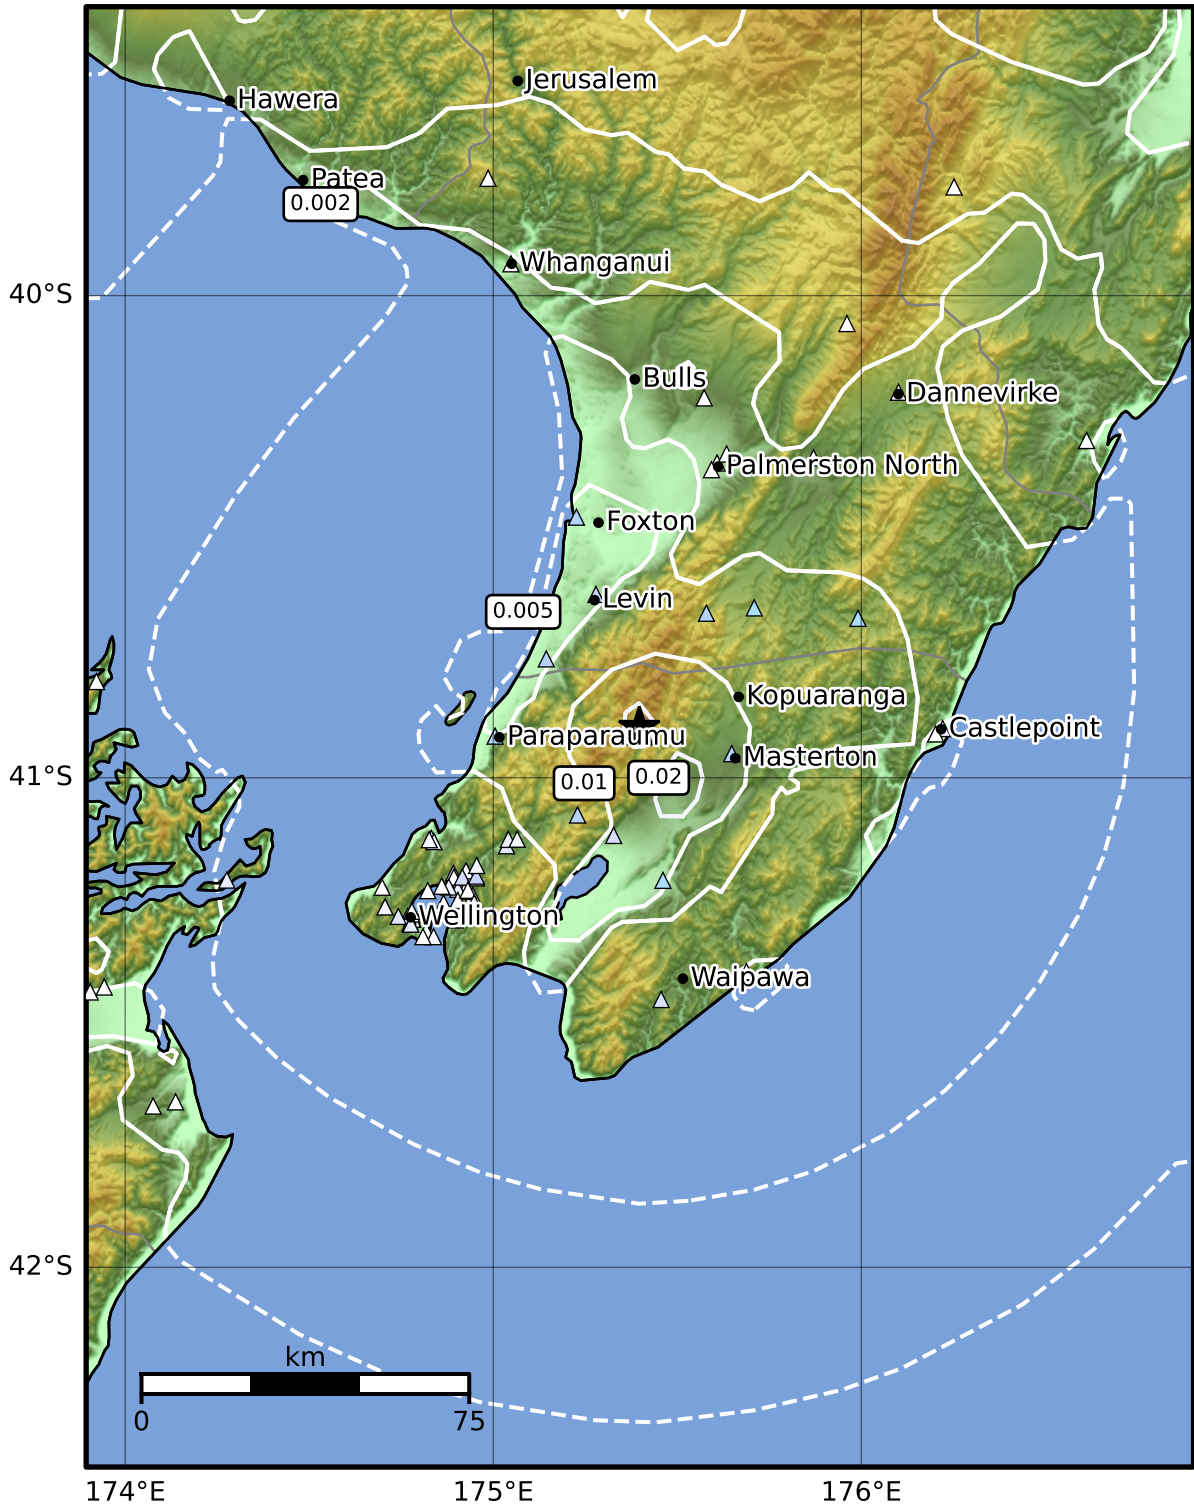

1.0 Second Peak Spectral Acceleration Map GNS Science

ShakeMap: Wairarapa

May 27, 2024 16:19:16 UTC M3.5 S40.90 E175.40 Depth: 10.6km ID:2024p399135

SA(1.0) (%g)	0.1	0.2	0.5	1	2	5	10	20	50	100	200
--------------	-----	-----	-----	---	---	---	----	----	----	-----	-----

Scale based on Moratalla et al.(2021) and Worden et al.(2012) Version 4: Processed 2024-05-27T16:54:58Z

△ Seismic Instrument ○ Reported Intensity ★ Epicenter