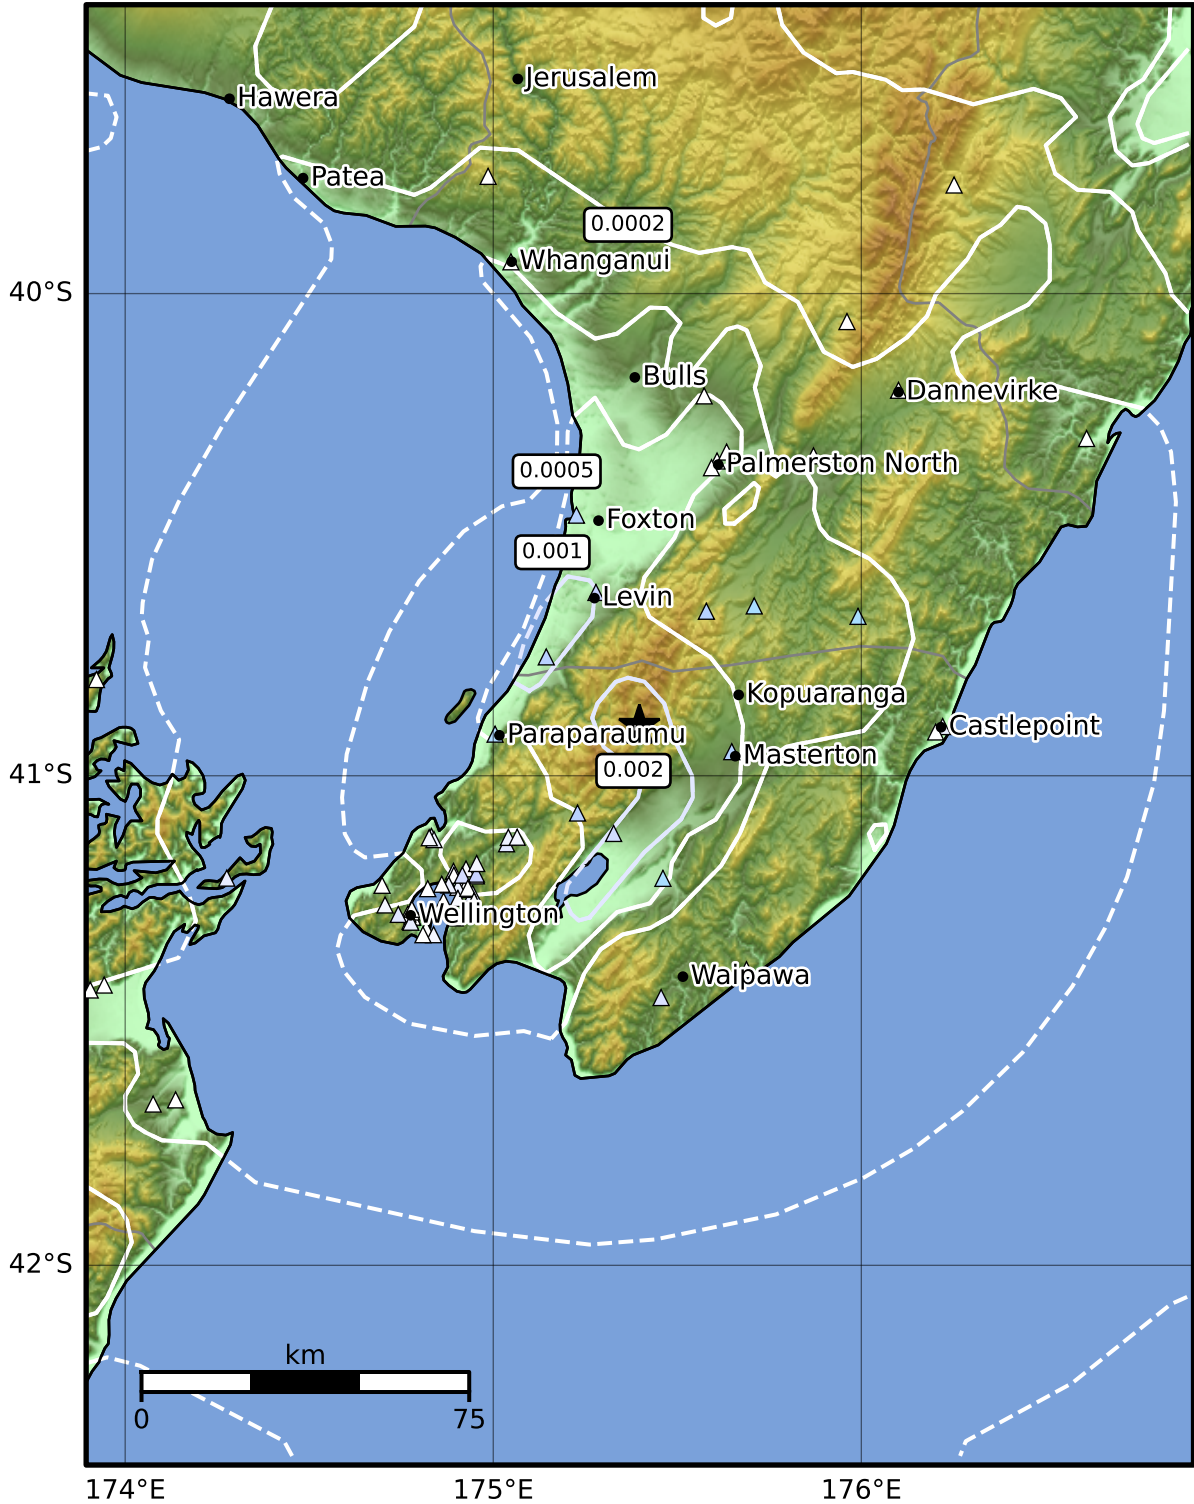

3.0 Second Peak Spectral Acceleration Map GNS Science

ShakeMap: Wairarapa

May 27, 2024 16:19:16 UTC M3.5 S40.90 E175.40 Depth: 10.6km ID:2024p399135

Scale based on Moratalla et al.(2021) and Worden et al.(2012) Version 4: Processed 2024-05-27T16:54:58Z

△ Seismic Instrument ○ Reported Intensity ★ Epicenter