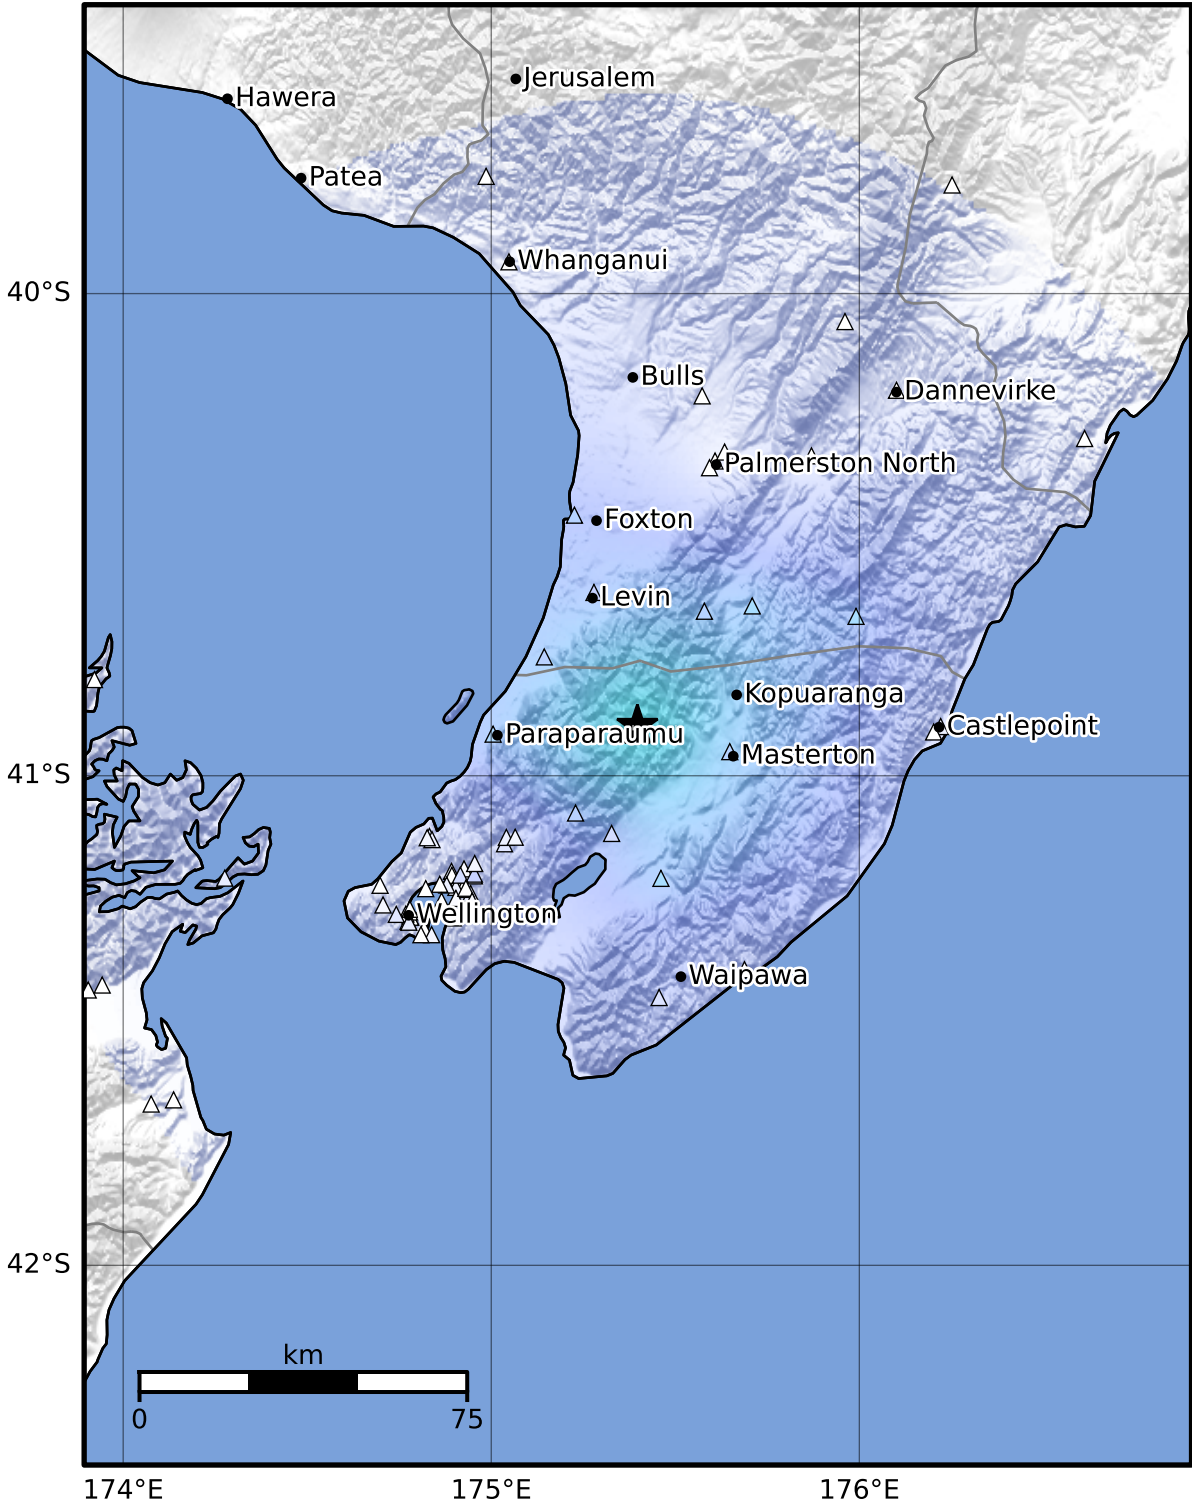

Macroseismic Intensity Map GNS Science
ShakeMap: Wairarapa

May 27, 2024 16:19:16 UTC M3.5 S40.90 E175.40 Depth: 10.6km ID:2024p399135

SHAKING	Not felt	Weak	Light	Moderate	Strong	Very strong	Severe	Violent	Extreme
DAMAGE	None	None	None	Very light	Light	Moderate	Moderate/heavy	Heavy	Very heavy
PGA(%g)	<0.0464	0.29	1.63	5.16	12.5	22.4	40.2	72.2	>129
PGV(cm/s)	<0.0215	0.125	1.04	4.31	14.5	26.4	48.3	88.4	>162
INTENSITY	I	II-III	IV	V	VI	VII	VIII	IX	X+

Scale based on Moratalla et al.(2021) and Worden et al.(2012) Version 4: Processed 2024-05-27T16:54:58Z
 Δ Seismic Instrument ○ Reported Intensity ★ Epicenter