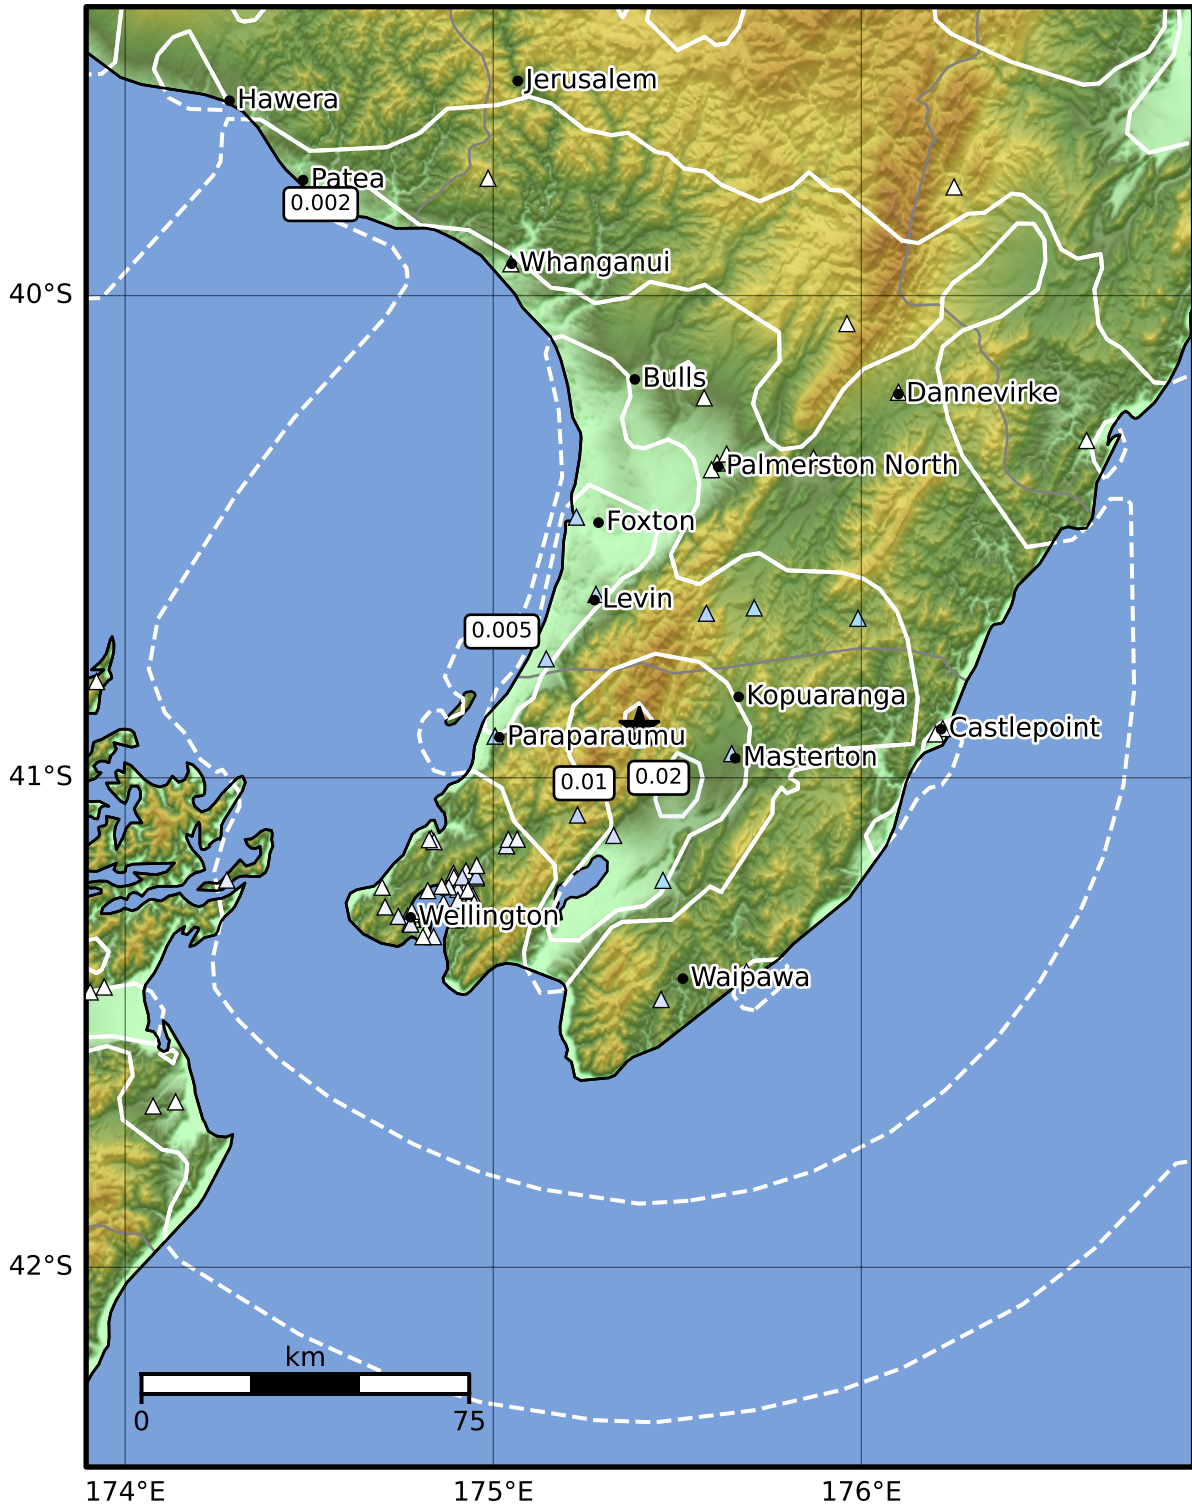

1.0 Second Peak Spectral Acceleration Map GNS Science

ShakeMap: Wairarapa

May 27, 2024 16:19:16 UTC M3.5 S40.90 E175.40 Depth: 10.6km ID:2024p399135

SA(1.0) (%g)	0.1	0.2	0.5	1	2	5	10	20	50	100	200
---------------------	------------	------------	------------	----------	----------	----------	-----------	-----------	-----------	------------	------------

Scale based on Moratalla et al.(2021) and Worden et al.(2012) Version 3: Processed 2024-05-27T16:38:56Z

△ Seismic Instrument ○ Reported Intensity ★ Epicenter