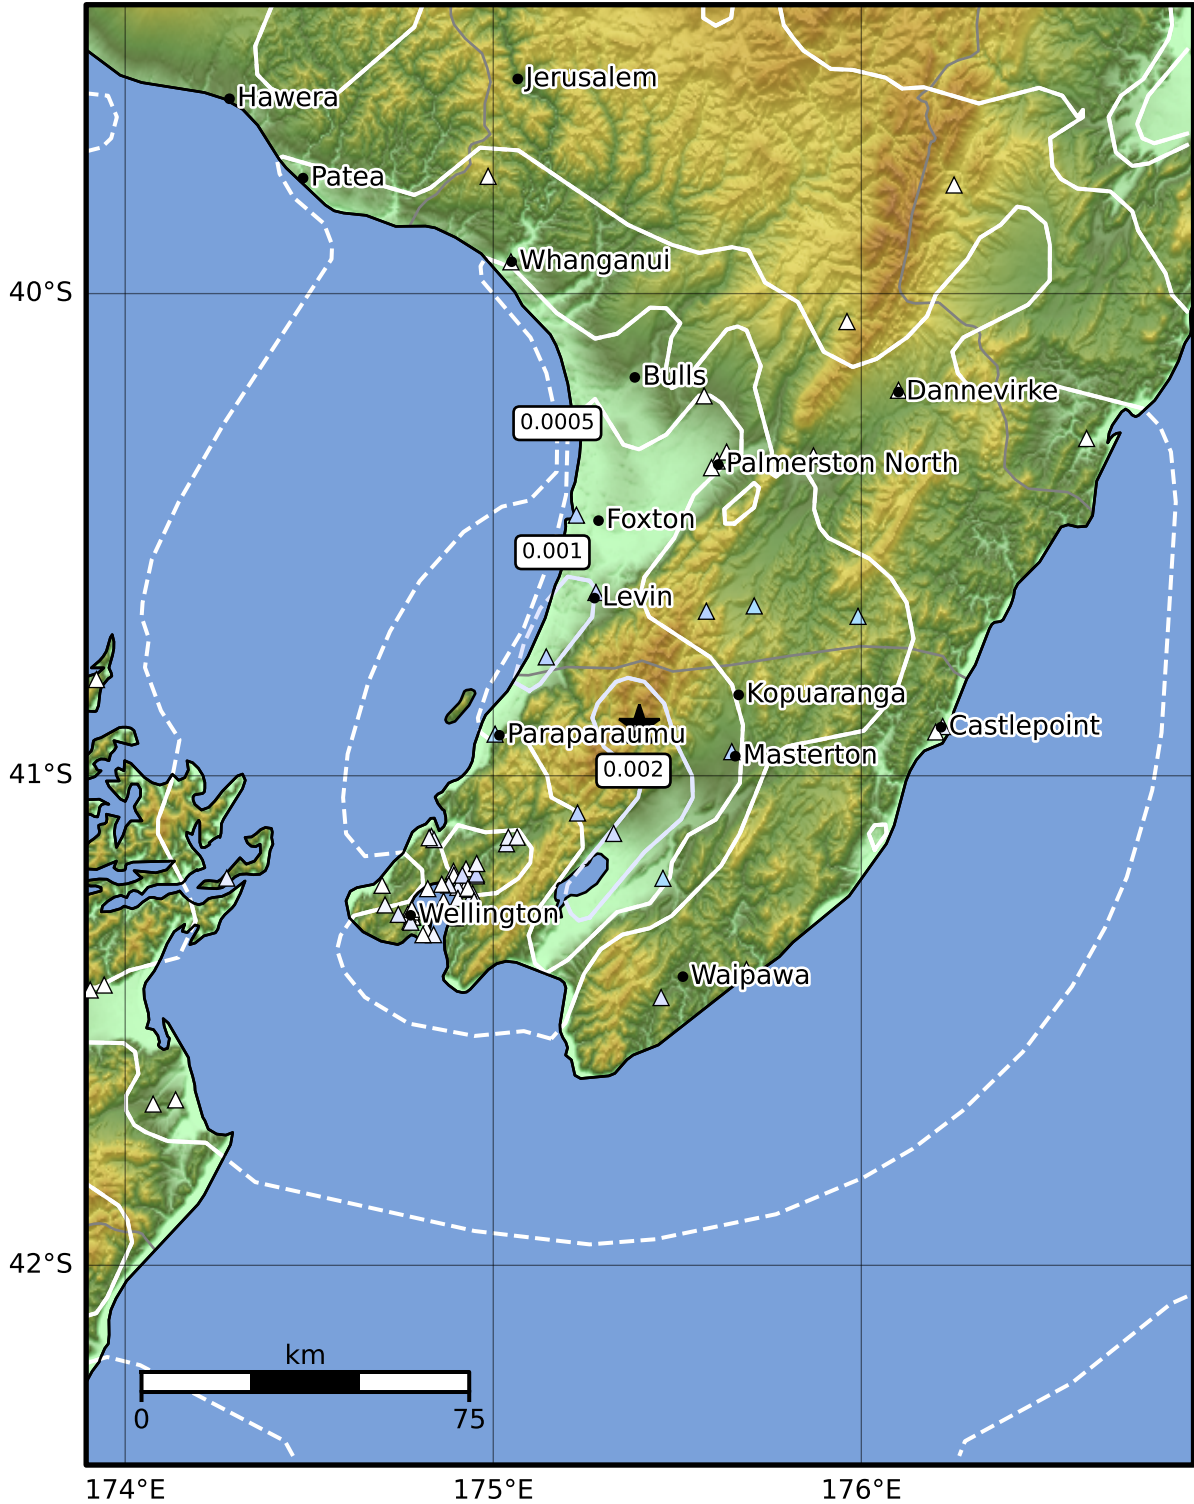

3.0 Second Peak Spectral Acceleration Map GNS Science

ShakeMap: Wairarapa

May 27, 2024 16:19:16 UTC M3.5 S40.90 E175.40 Depth: 10.6km ID:2024p399135

Scale based on Moratalla et al.(2021) and Worden et al.(2012) Version 3: Processed 2024-05-27T16:38:56Z

△ Seismic Instrument ○ Reported Intensity ★ Epicenter