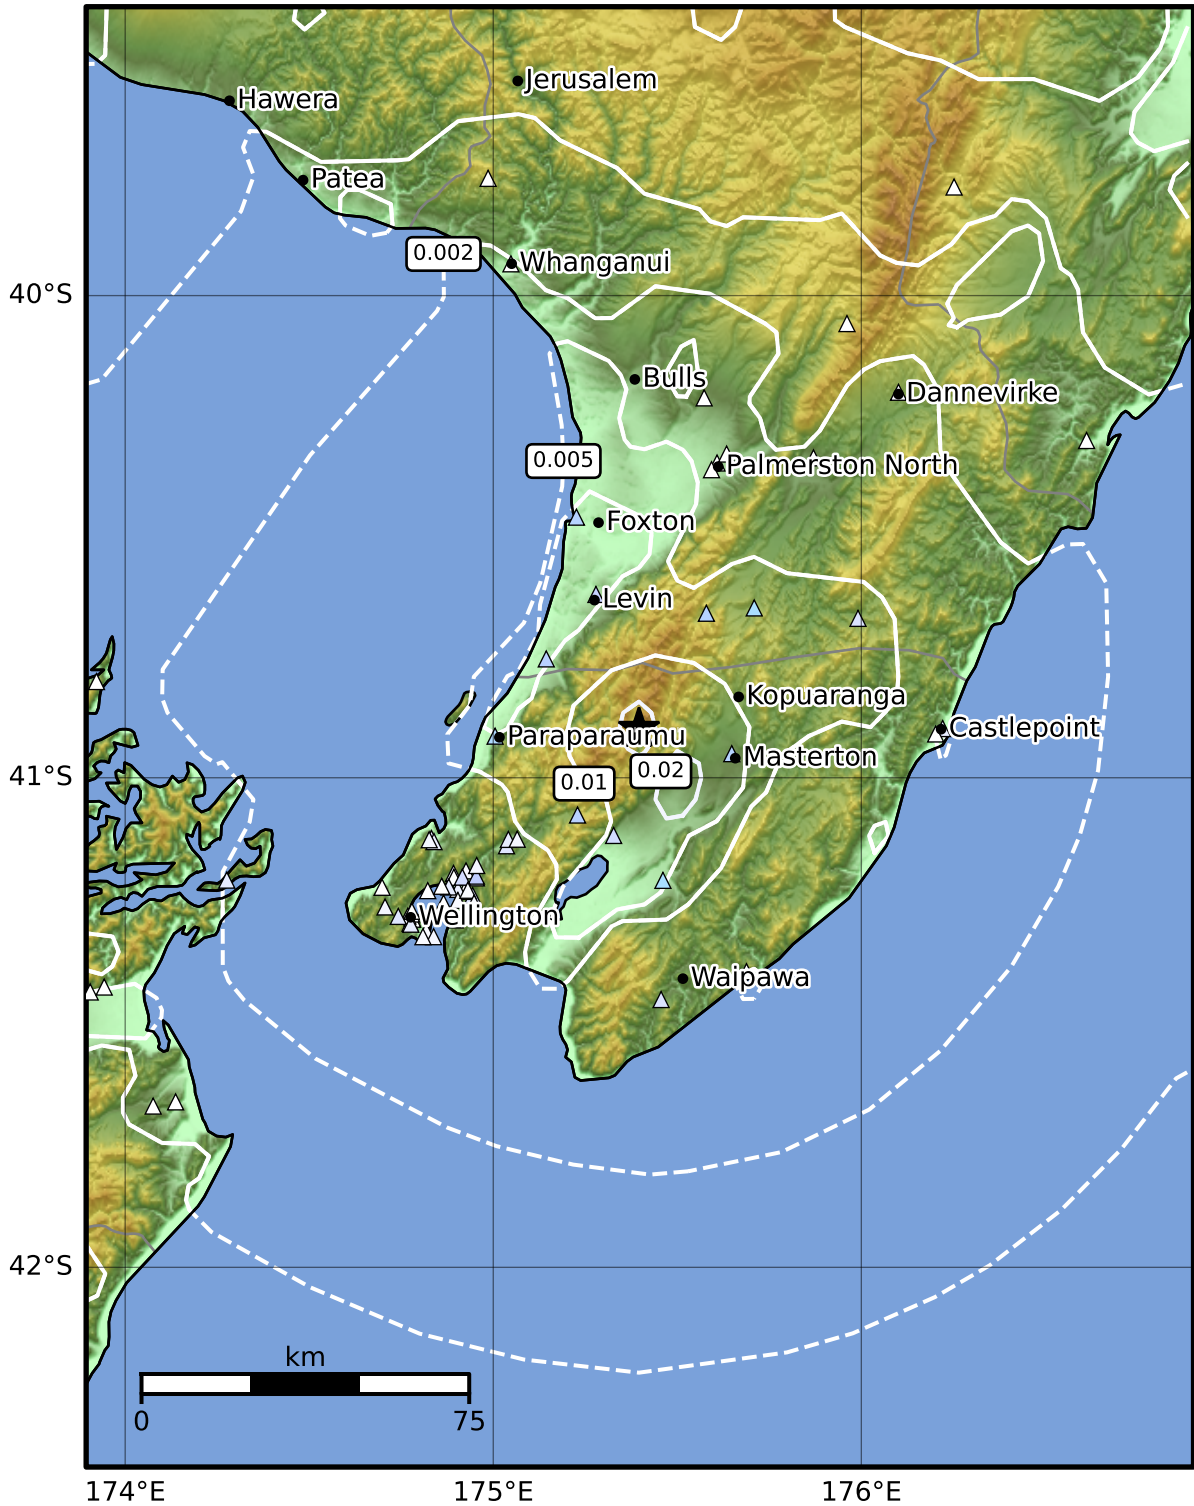

1.0 Second Peak Spectral Acceleration Map GNS Science

ShakeMap: Wairarapa

May 27, 2024 16:19:16 UTC M3.4 S40.90 E175.40 Depth: 9.9km ID:2024p399135

| | | | | | | | | | | | |
|---------------------|------------|------------|------------|----------|----------|----------|-----------|-----------|-----------|------------|------------|
| SA(1.0) (%g) | 0.1 | 0.2 | 0.5 | 1 | 2 | 5 | 10 | 20 | 50 | 100 | 200 |
|---------------------|------------|------------|------------|----------|----------|----------|-----------|-----------|-----------|------------|------------|

Scale based on Moratalla et al.(2021) and Worden et al.(2012) Version 4: Processed 2024-06-24T03:58:48Z

△ Seismic Instrument ○ Reported Intensity ★ Epicenter