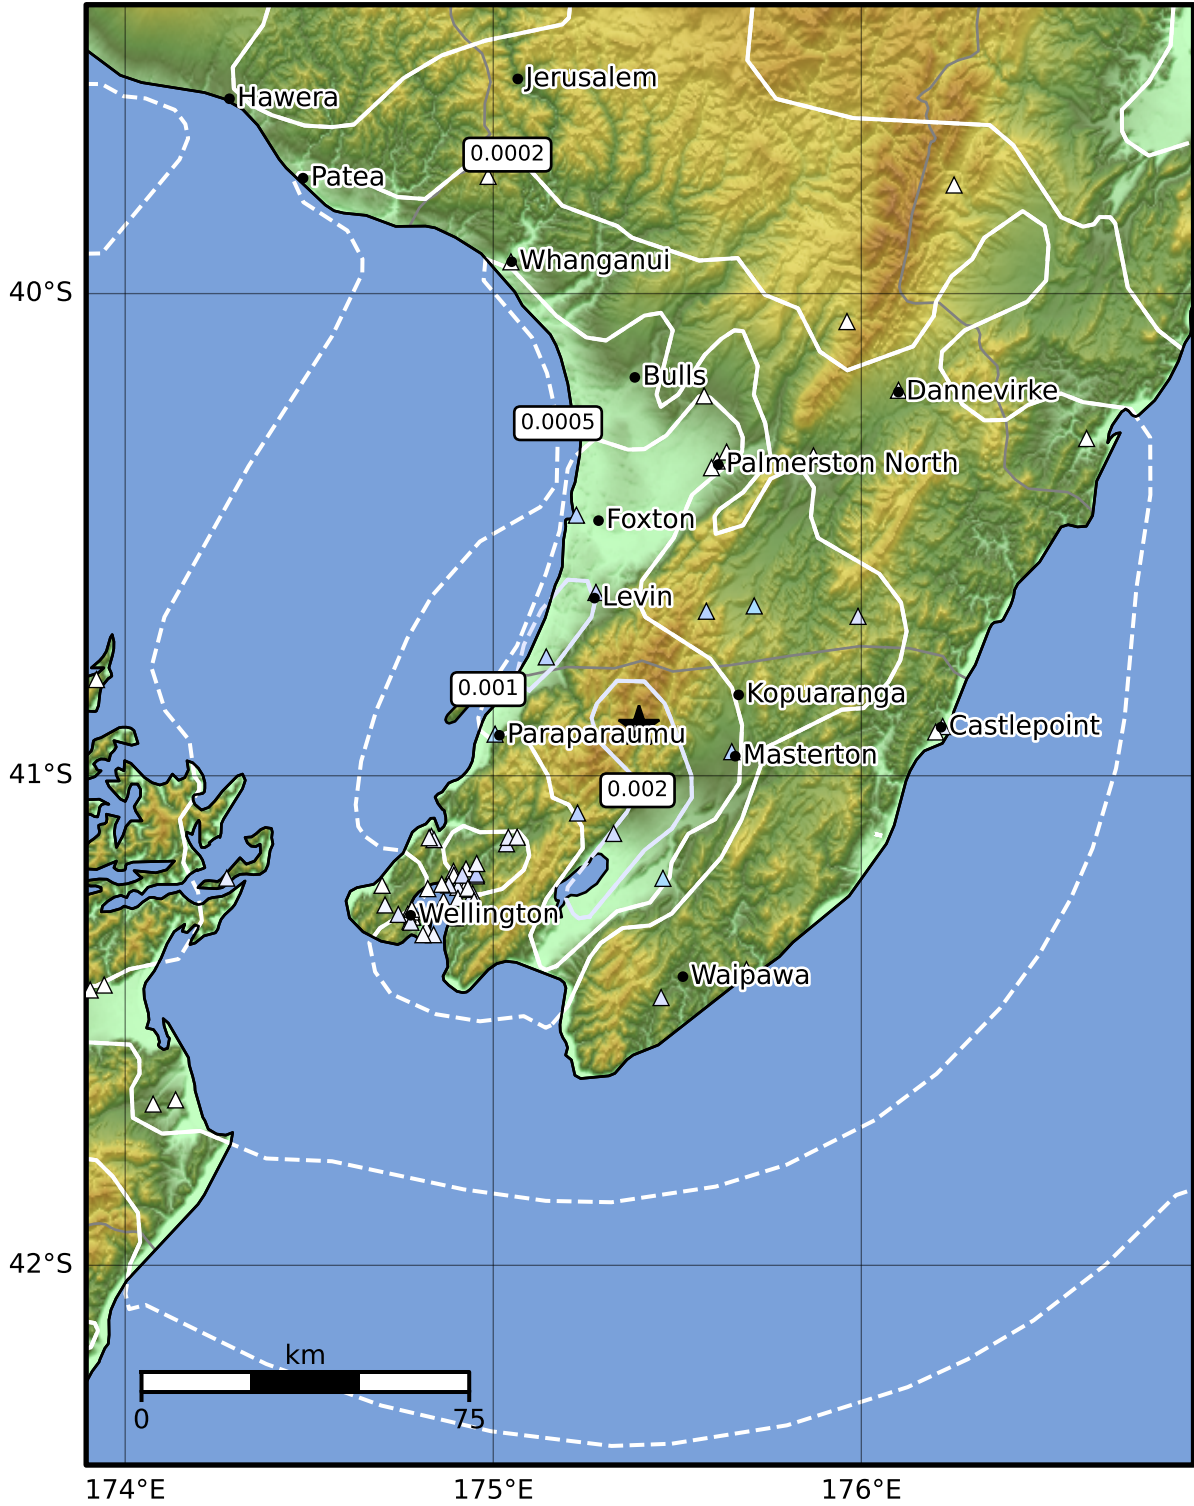

3.0 Second Peak Spectral Acceleration Map GNS Science

ShakeMap: Wairarapa

May 27, 2024 16:19:16 UTC M3.4 S40.90 E175.40 Depth: 9.9km ID:2024p399135

SA(3.0) (%g)	0.1	0.2	0.5	1	2	5	10	20	50
--------------	-----	-----	-----	---	---	---	----	----	----

Scale based on Moratalla et al.(2021) and Worden et al.(2012) Version 4: Processed 2024-06-24T03:58:48Z

△ Seismic Instrument ○ Reported Intensity ★ Epicenter