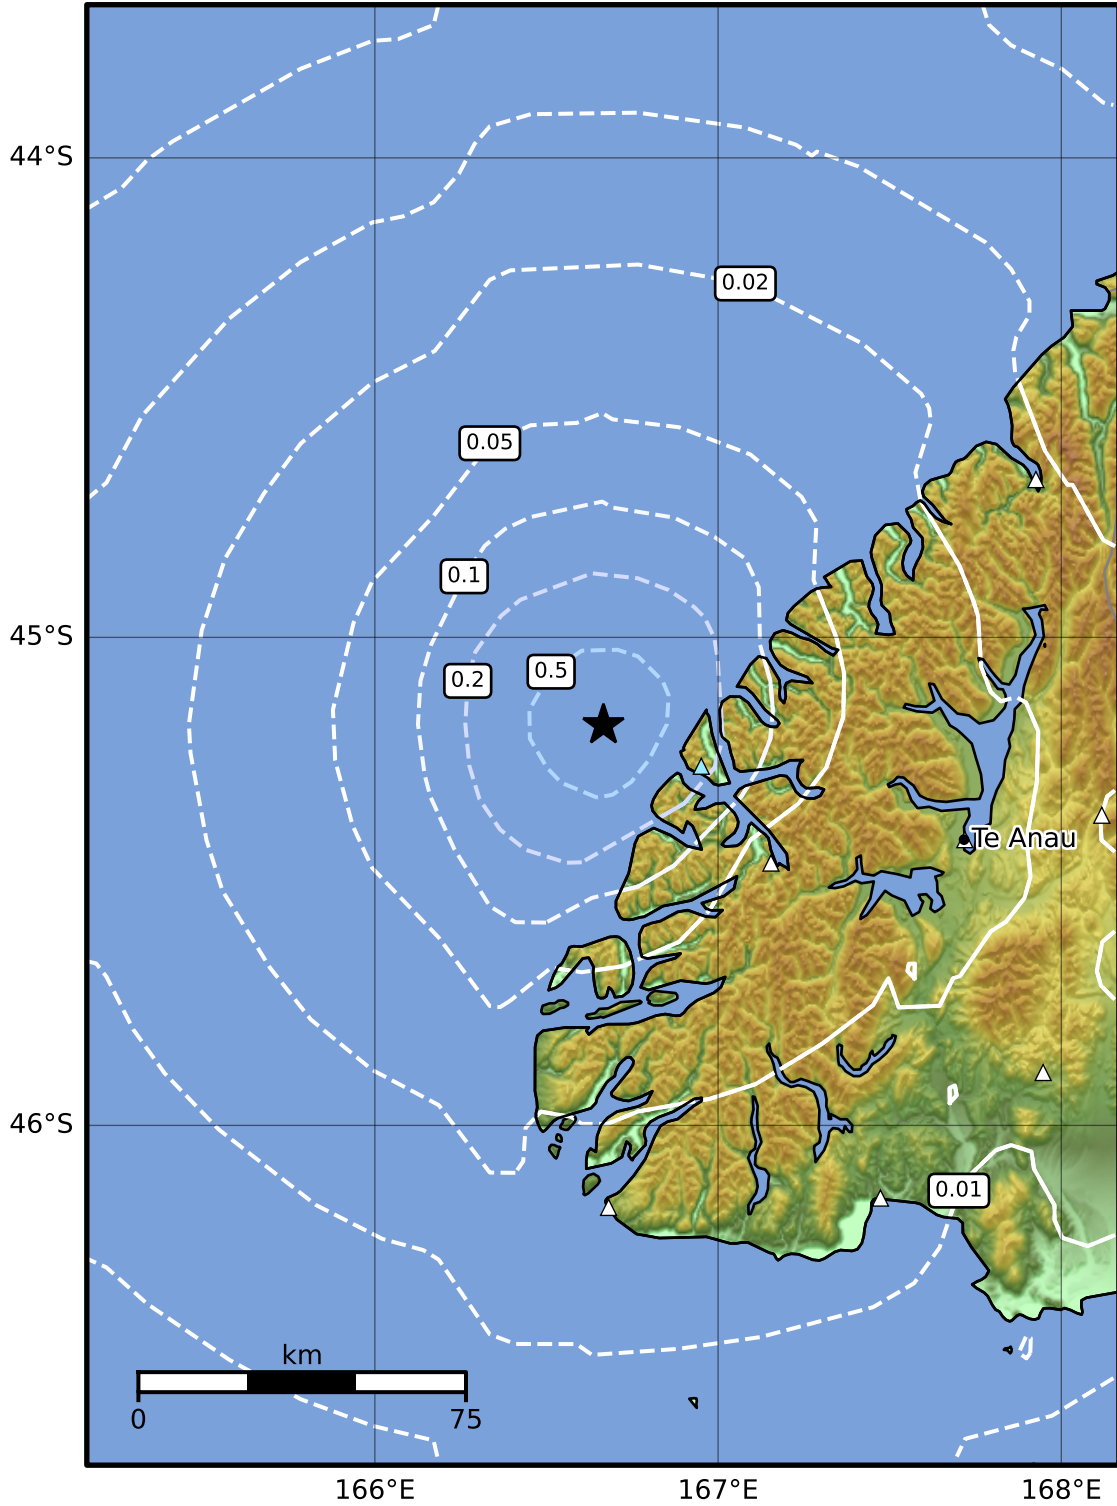

0.3 Second Peak Spectral Acceleration Map GNS Science  
ShakeMap: Fiordland

Jun 01, 2024 13:46:05 UTC M3.5 S45.18 E166.67 Depth: 16.9km ID:2024p412361

SA(0.3) (%g)	0.1	0.2	0.5	1	2	5	10	20	50	100	200
--------------	-----	-----	-----	---	---	---	----	----	----	-----	-----

Scale based on Moratalla et al.(2021) and Worden et al.(2012) Version 2: Processed 2024-06-01T14:08:16Z

△ Seismic Instrument ○ Reported Intensity ★ Epicenter