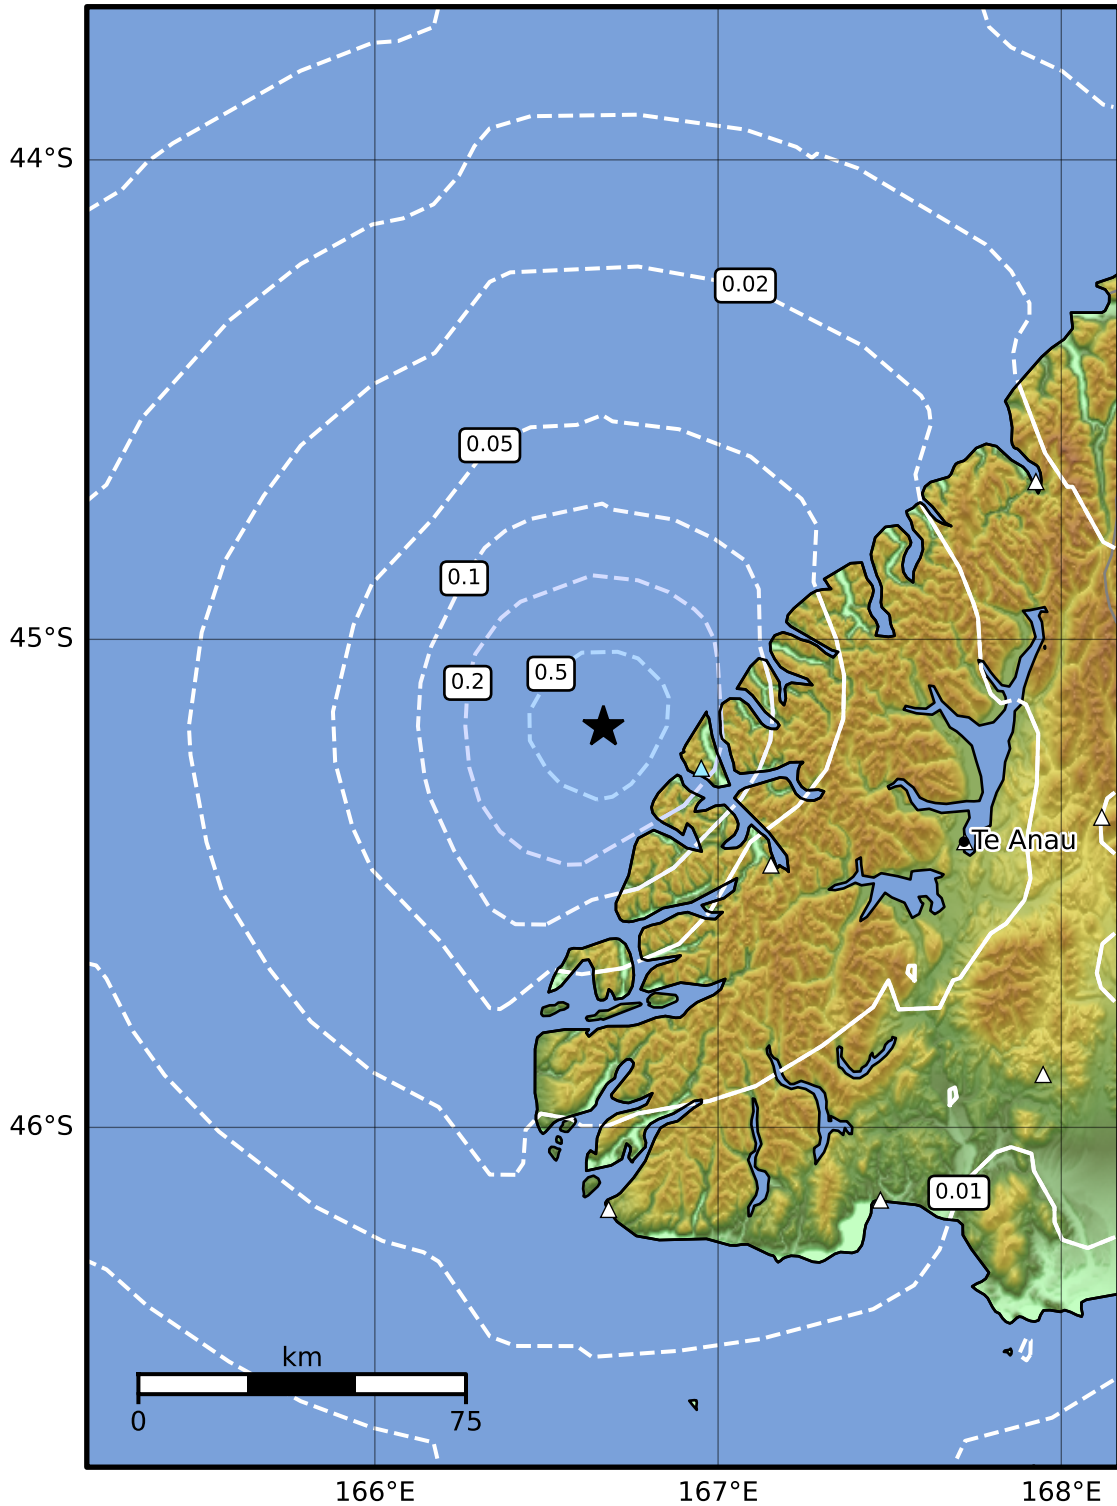

0.3 Second Peak Spectral Acceleration Map GNS Science
ShakeMap: Fiordland

Jun 01, 2024 13:46:05 UTC M3.5 S45.18 E166.67 Depth: 16.9km ID:2024p412361

SA(0.3) (%g)	0.1	0.2	0.5	1	2	5	10	20	50	100	200
--------------	-----	-----	-----	---	---	---	----	----	----	-----	-----

Scale based on Moratalla et al.(2021) and Worden et al.(2012) Version 3: Processed 2024-06-01T14:17:38Z

△ Seismic Instrument ○ Reported Intensity ★ Epicenter