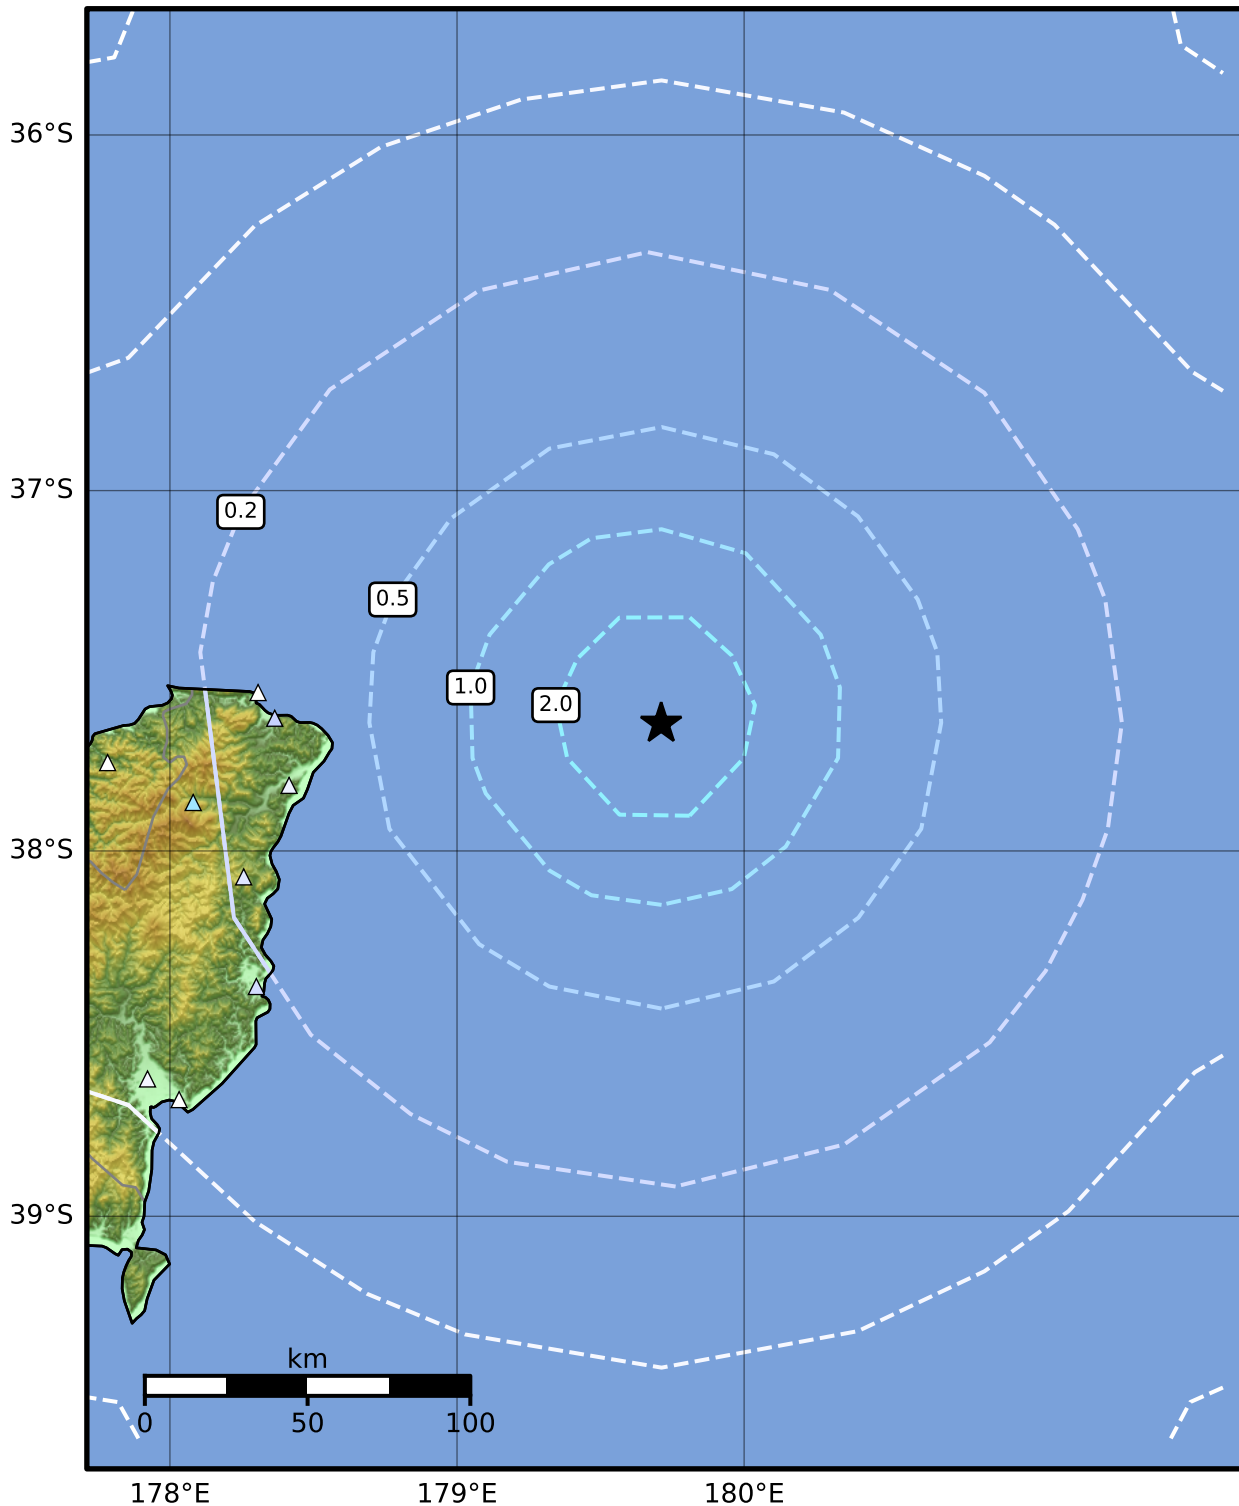

0.3 Second Peak Spectral Acceleration Map GNS Science

ShakeMap: Kermadec Trench

Jun 03, 2024 08:34:46 UTC M4.6 S37.65 E179.71 Depth: 33.0km ID:2024p417182

<b>SA(0.3) (%g)</b>	<b>0.1</b>	<b>0.2</b>	<b>0.5</b>	<b>1</b>	<b>2</b>	<b>5</b>	<b>10</b>	<b>20</b>	<b>50</b>	<b>100</b>	<b>200</b>
---------------------	------------	------------	------------	----------	----------	----------	-----------	-----------	-----------	------------	------------

Scale based on Moratalla et al.(2021) and Worden et al.(2012) Version 6: Processed 2024-06-17T21:47:50Z

△ Seismic Instrument ○ Reported Intensity ★ Epicenter