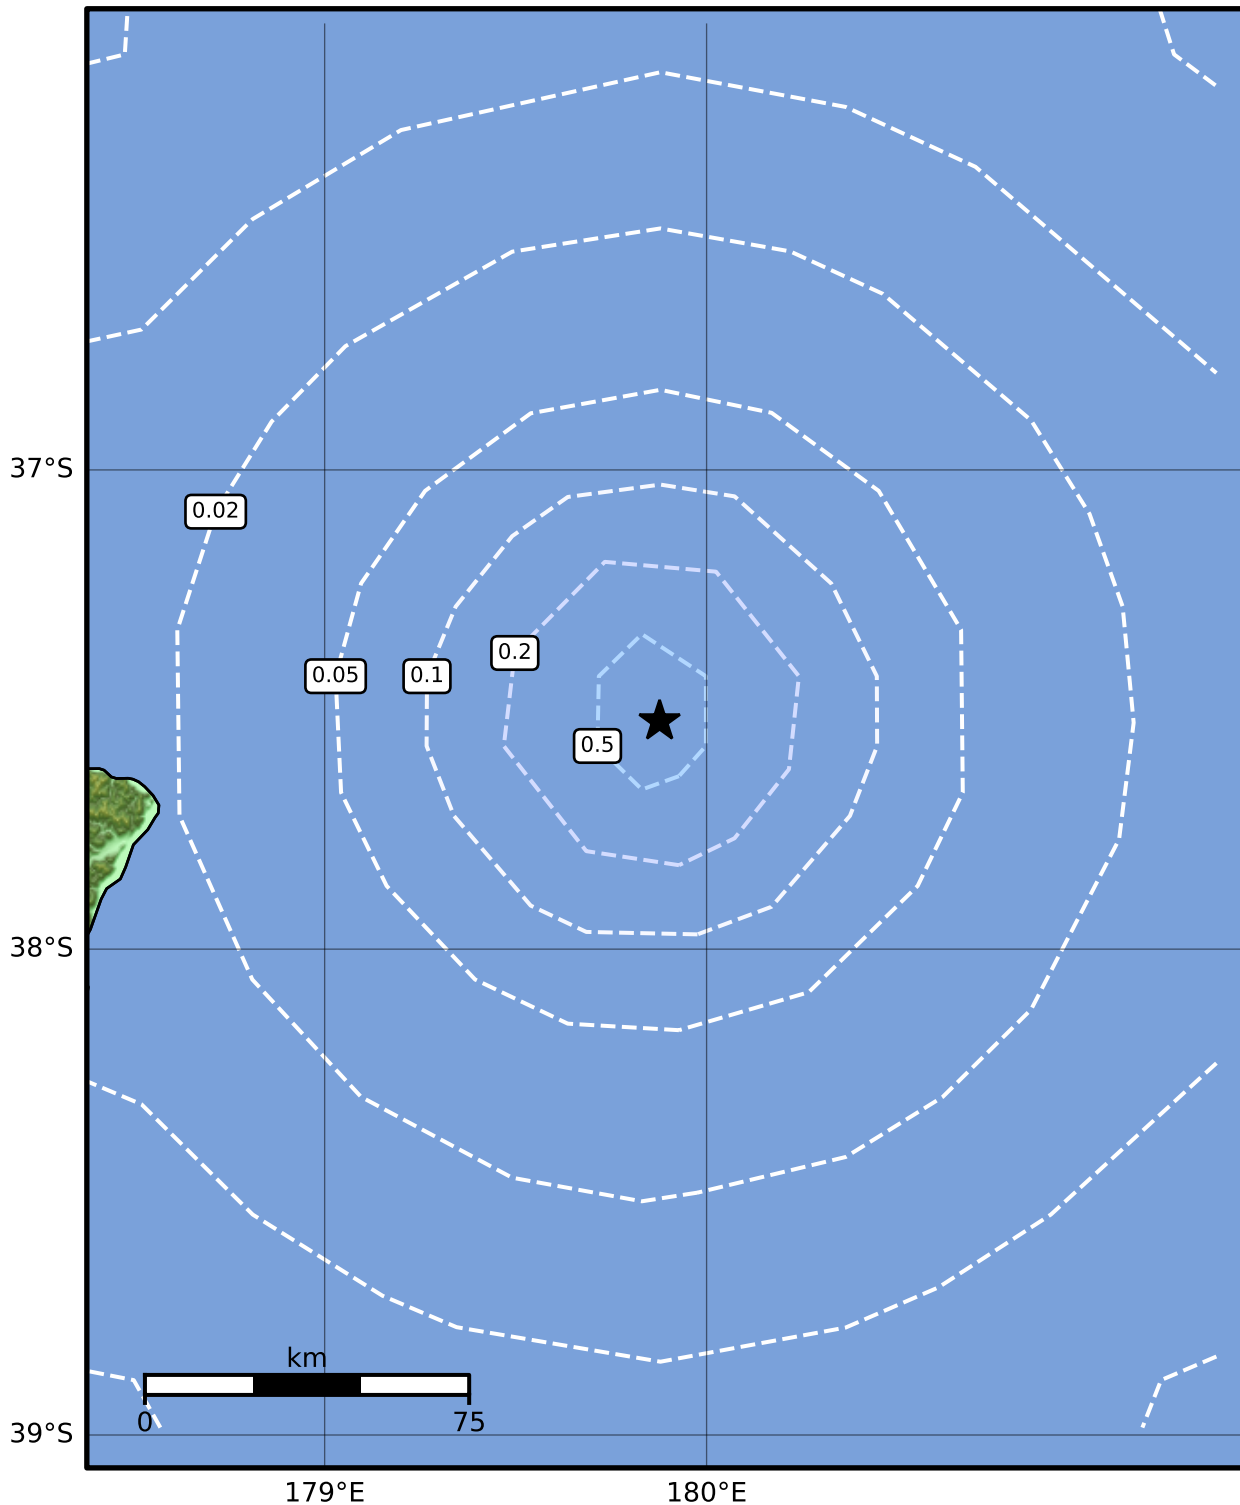

0.3 Second Peak Spectral Acceleration Map GNS Science

ShakeMap: Kermadec Trench

Jun 04, 2024 20:52:38 UTC M3.5 S37.53 E179.88 Depth: 12.0km ID:2024p421269

SA(0.3) (%g)	0.1	0.2	0.5	1	2	5	10	20	50	100	200
---------------------	------------	------------	------------	----------	----------	----------	-----------	-----------	-----------	------------	------------

Scale based on Moratalla et al.(2021) and Worden et al.(2012) Version 1: Processed 2024-06-04T20:55:00Z

△ Seismic Instrument ○ Reported Intensity ★ Epicenter