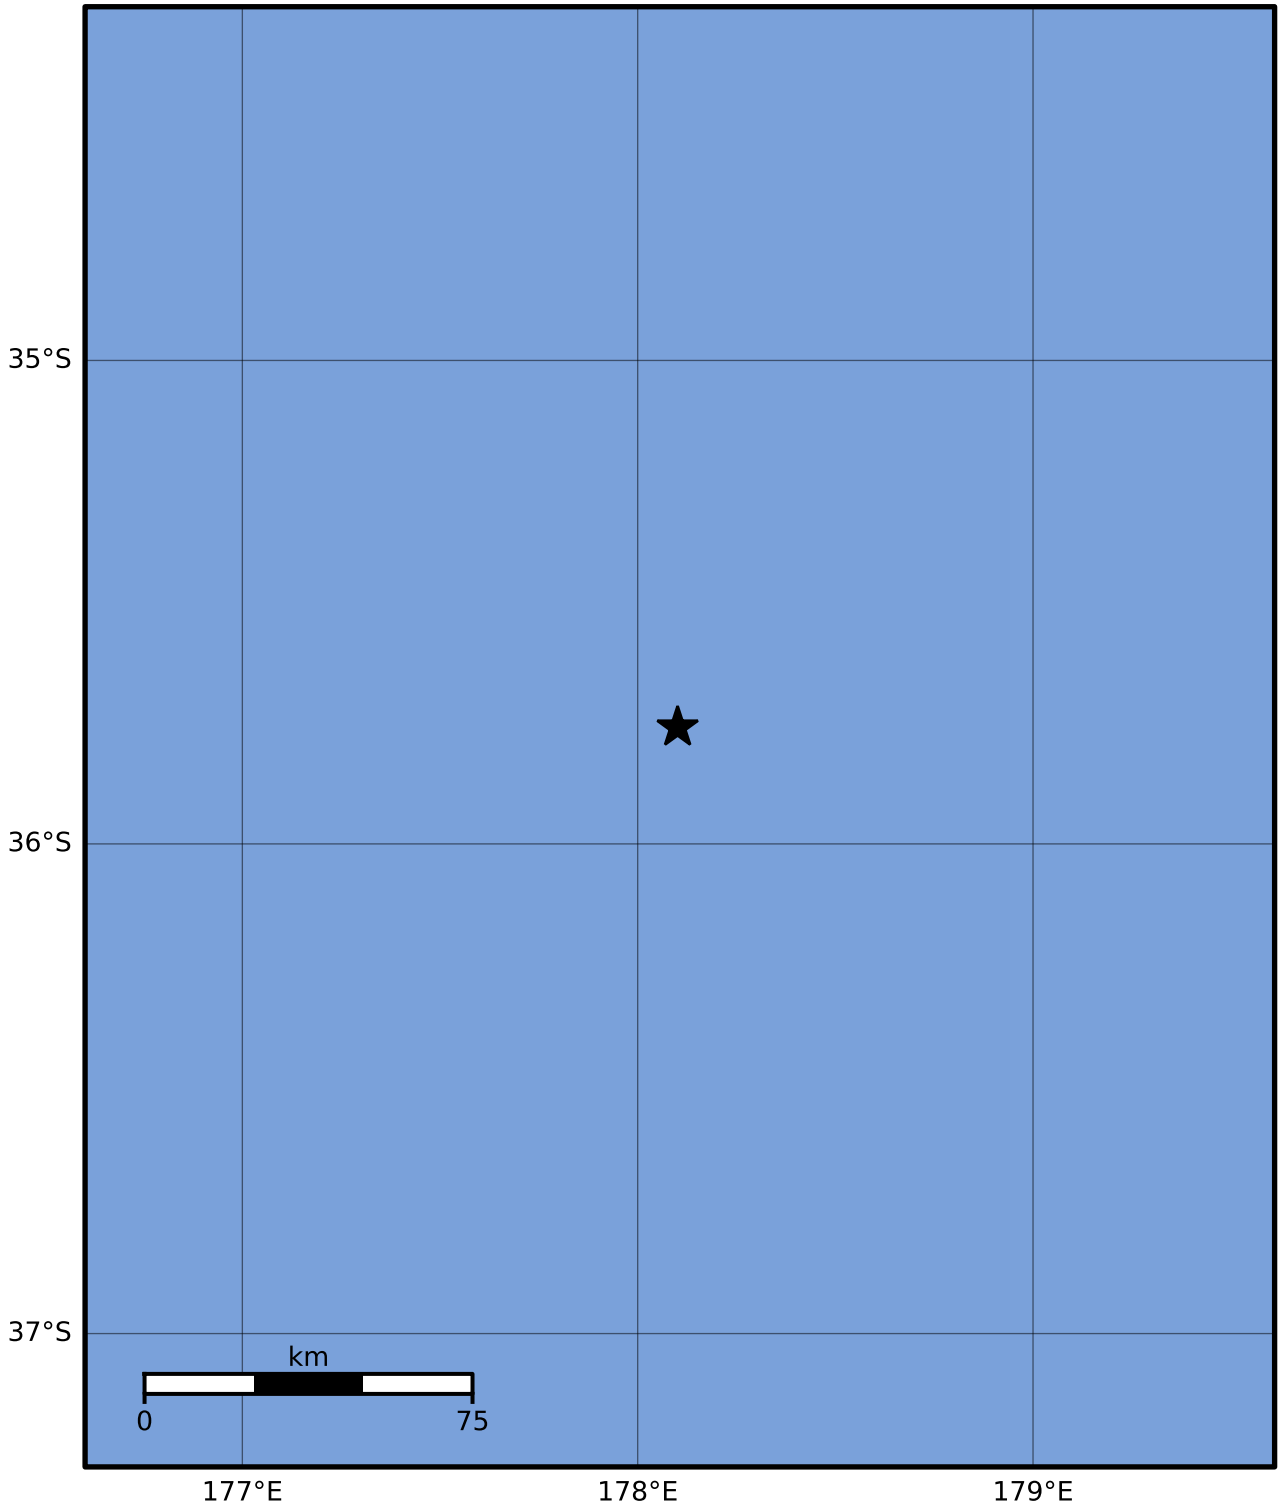

Macroseismic Intensity Map GNS Science

ShakeMap: Raukumara Plain

Jun 05, 2024 13:05:54 UTC M3.5 S35.76 E178.10 Depth: 210.6km ID:2024p423096

SHAKING	Not felt	Weak	Light	Moderate	Strong	Very strong	Severe	Violent	Extreme
DAMAGE	None	None	None	Very light	Light	Moderate	Moderate/heavy	Heavy	Very heavy
PGA(%g)	<0.0464	0.29	1.63	5.16	12.5	22.4	40.2	72.2	>129
PGV(cm/s)	<0.0215	0.125	1.04	4.31	14.5	26.4	48.3	88.4	>162
INTENSITY	I	II-III	IV	V	VI	VII	VIII	IX	X+

Scale based on Moratalla et al.(2021) and Worden et al.(2012) Version 2: Processed 2024-06-05T13:17:18Z

△ Seismic Instrument ○ Reported Intensity ★ Epicenter