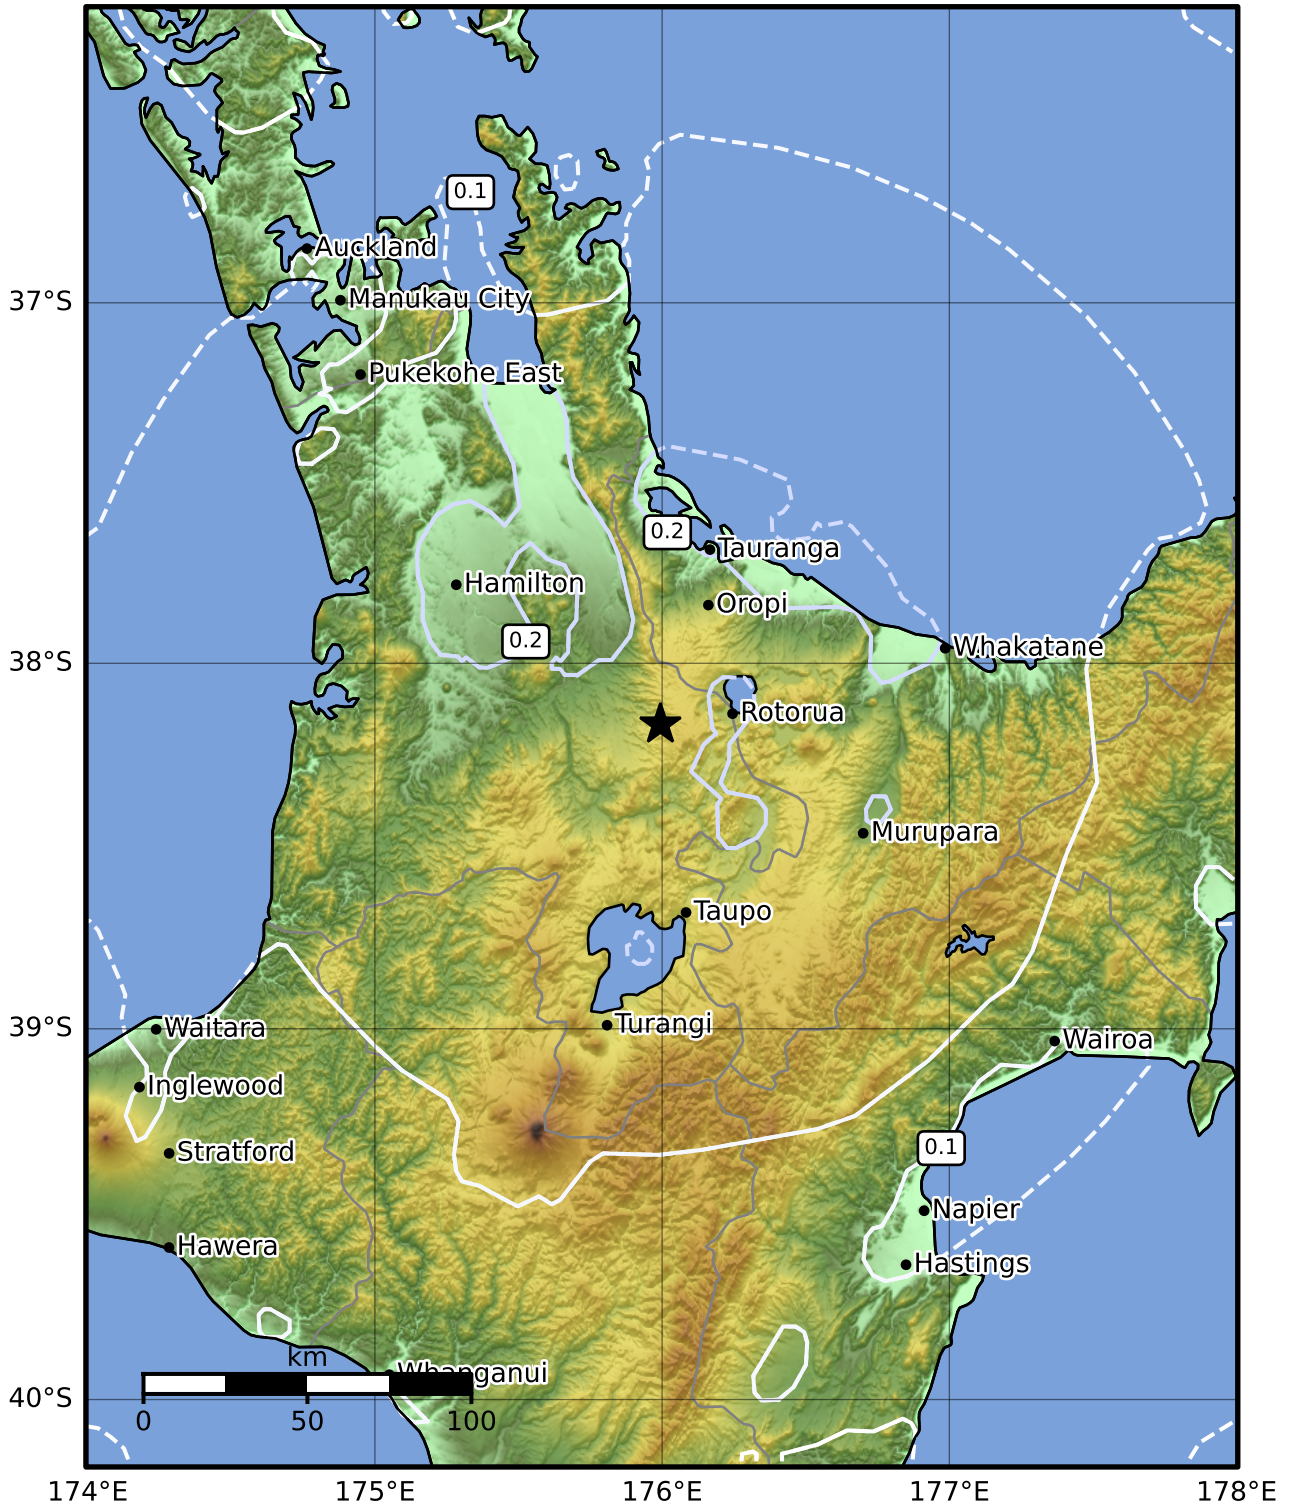

0.3 Second Peak Spectral Acceleration Map GNS Science
ShakeMap: Waikato

Jun 05, 2024 14:19:46 UTC M4.5 S38.17 E175.99 Depth: 160.0km ID:2024p423234

SA(0.3) (%g)	0.1	0.2	0.5	1	2	5	10	20	50	100	200
---------------------	------------	------------	------------	----------	----------	----------	-----------	-----------	-----------	------------	------------

Scale based on Moratalla et al.(2021) and Worden et al.(2012) Version 1: Processed 2024-06-05T14:23:11Z

△ Seismic Instrument ○ Reported Intensity ★ Epicenter