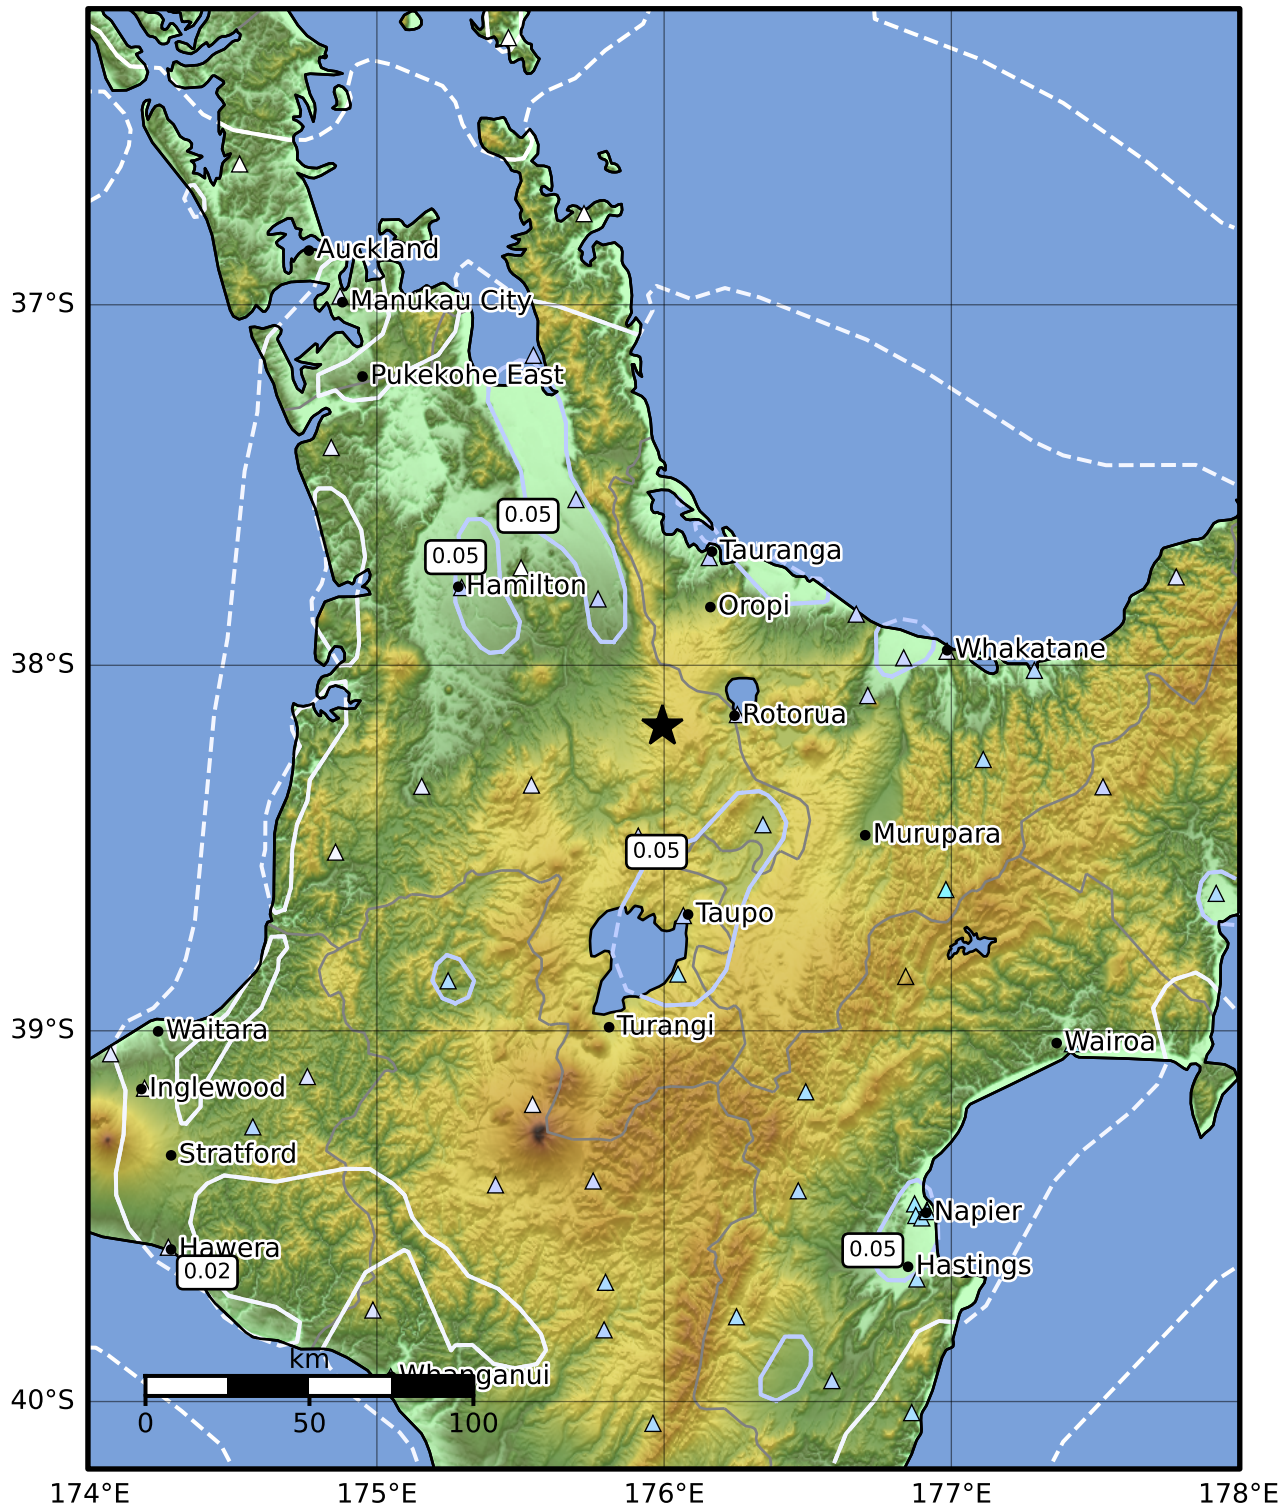

1.0 Second Peak Spectral Acceleration Map GNS Science
ShakeMap: Waikato

Jun 05, 2024 14:19:46 UTC M4.5 S38.17 E175.99 Depth: 160.0km ID:2024p423234

Scale based on Moratalla et al.(2021) and Worden et al.(2012) Version 1: Processed 2024-06-05T14:24:38Z
 △ Seismic Instrument ○ Reported Intensity ★ Epicenter