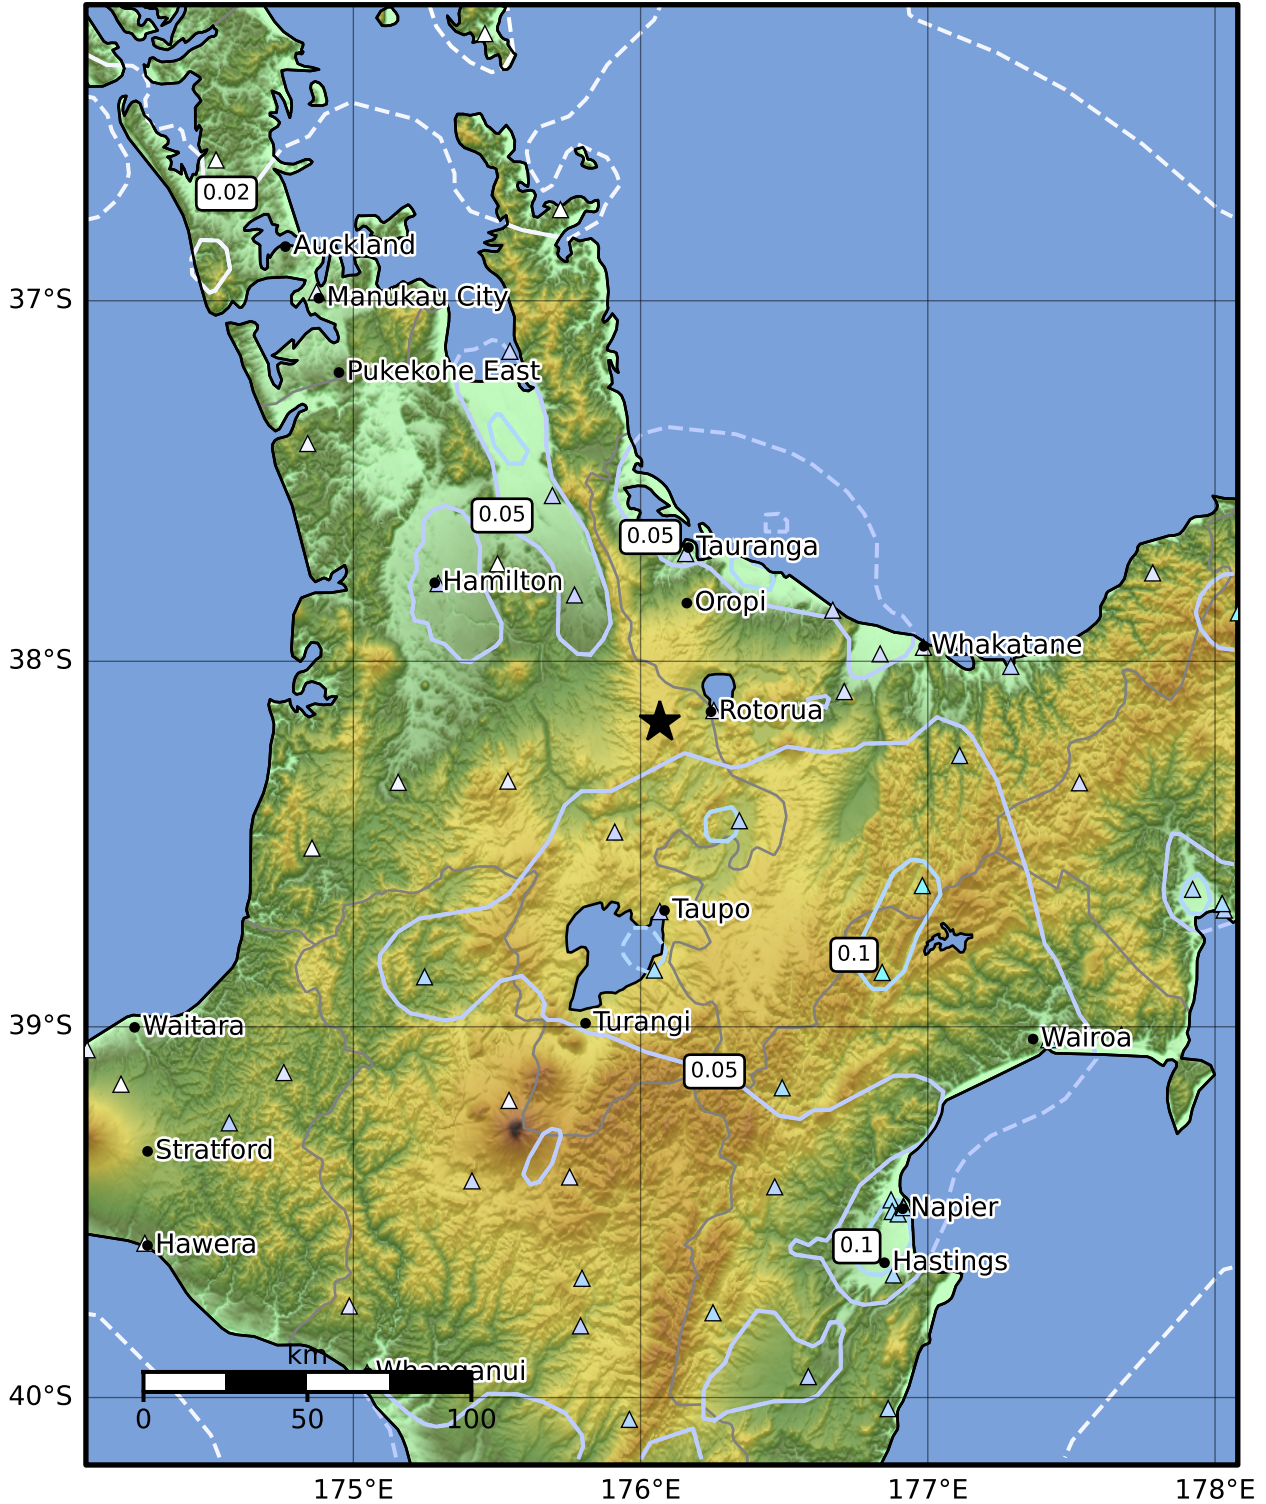

1.0 Second Peak Spectral Acceleration Map GNS Science
ShakeMap: Waikato

Jun 05, 2024 14:19:45 UTC M4.9 S38.17 E176.07 Depth: 168.3km ID:2024p423234

SA(1.0) (%g)	0.1	0.2	0.5	1	2	5	10	20	50	100	200
--------------	-----	-----	-----	---	---	---	----	----	----	-----	-----

Scale based on Moratalla et al.(2021) and Worden et al.(2012) Version 2: Processed 2024-06-05T14:33:26Z

△ Seismic Instrument ○ Reported Intensity ★ Epicenter