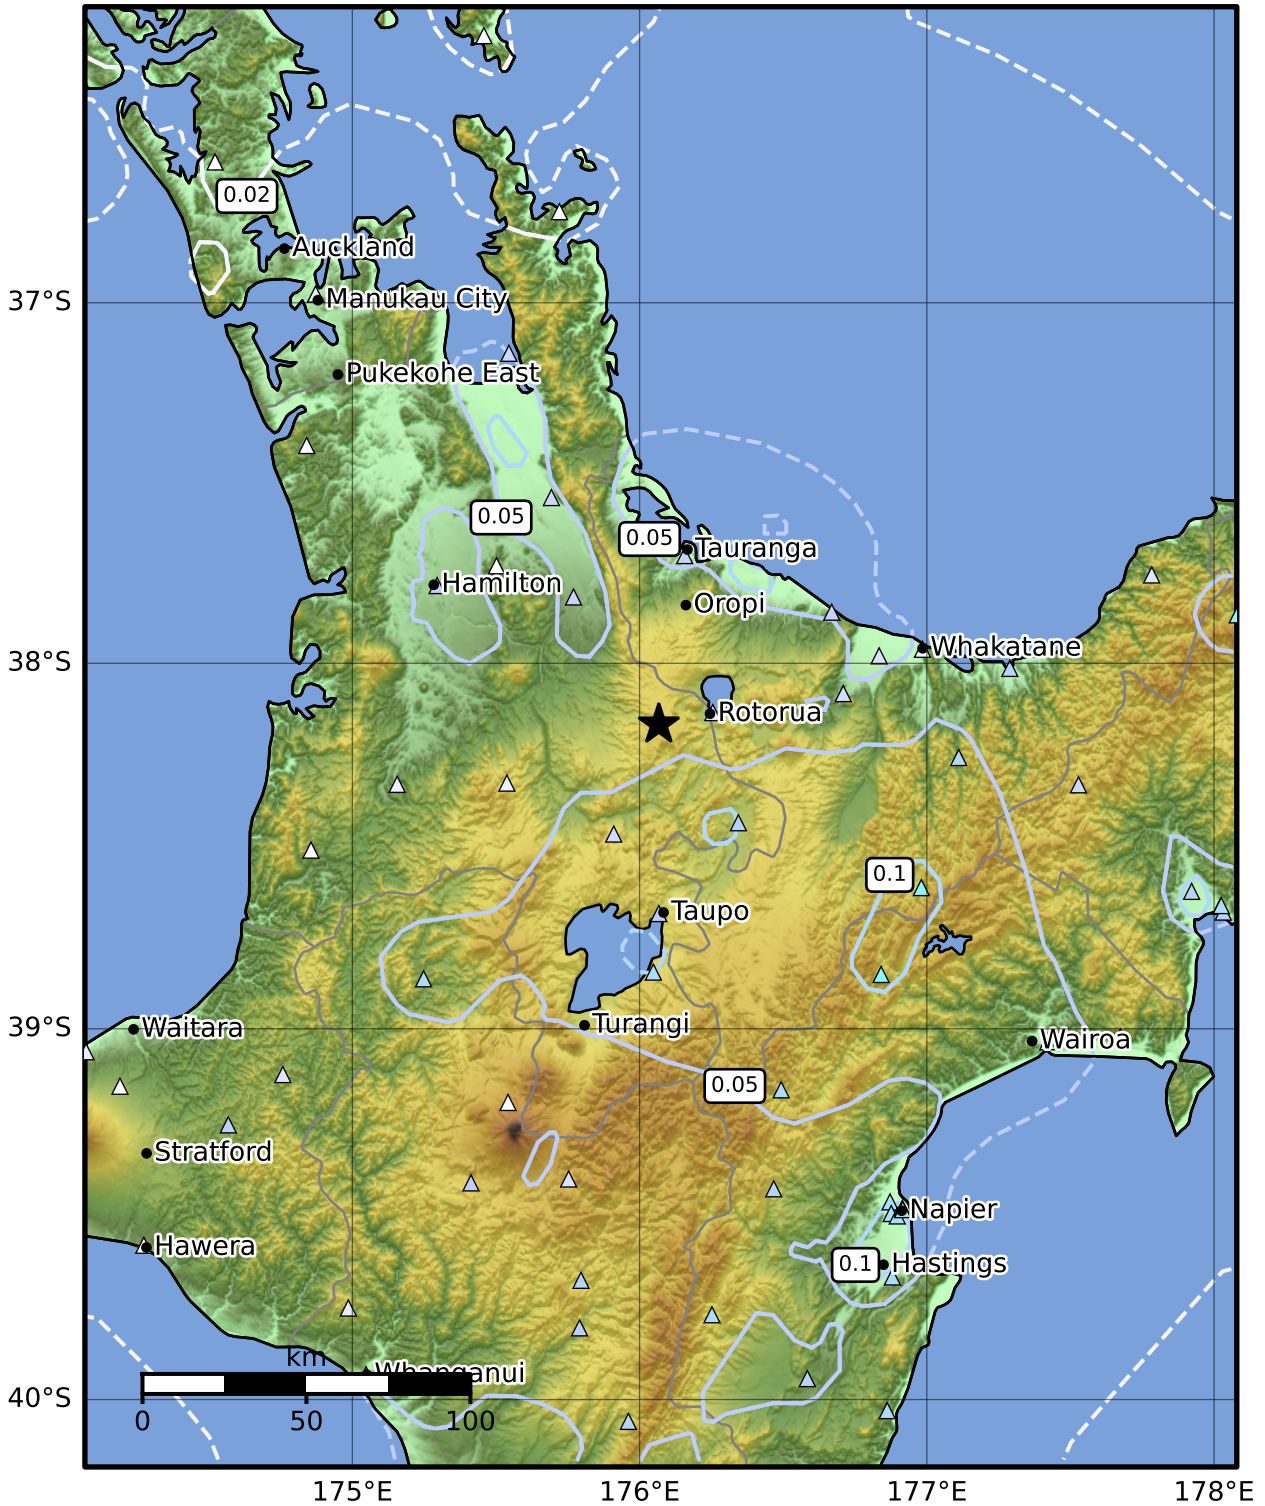

1.0 Second Peak Spectral Acceleration Map GNS Science
ShakeMap: Waikato

Jun 05, 2024 14:19:45 UTC M4.9 S38.17 E176.07 Depth: 168.3km ID:2024p423234

Scale based on Moratalla et al.(2021) and Worden et al.(2012) Version 2: Processed 2024-06-05T14:43:11Z
 △ Seismic Instrument ○ Reported Intensity ★ Epicenter