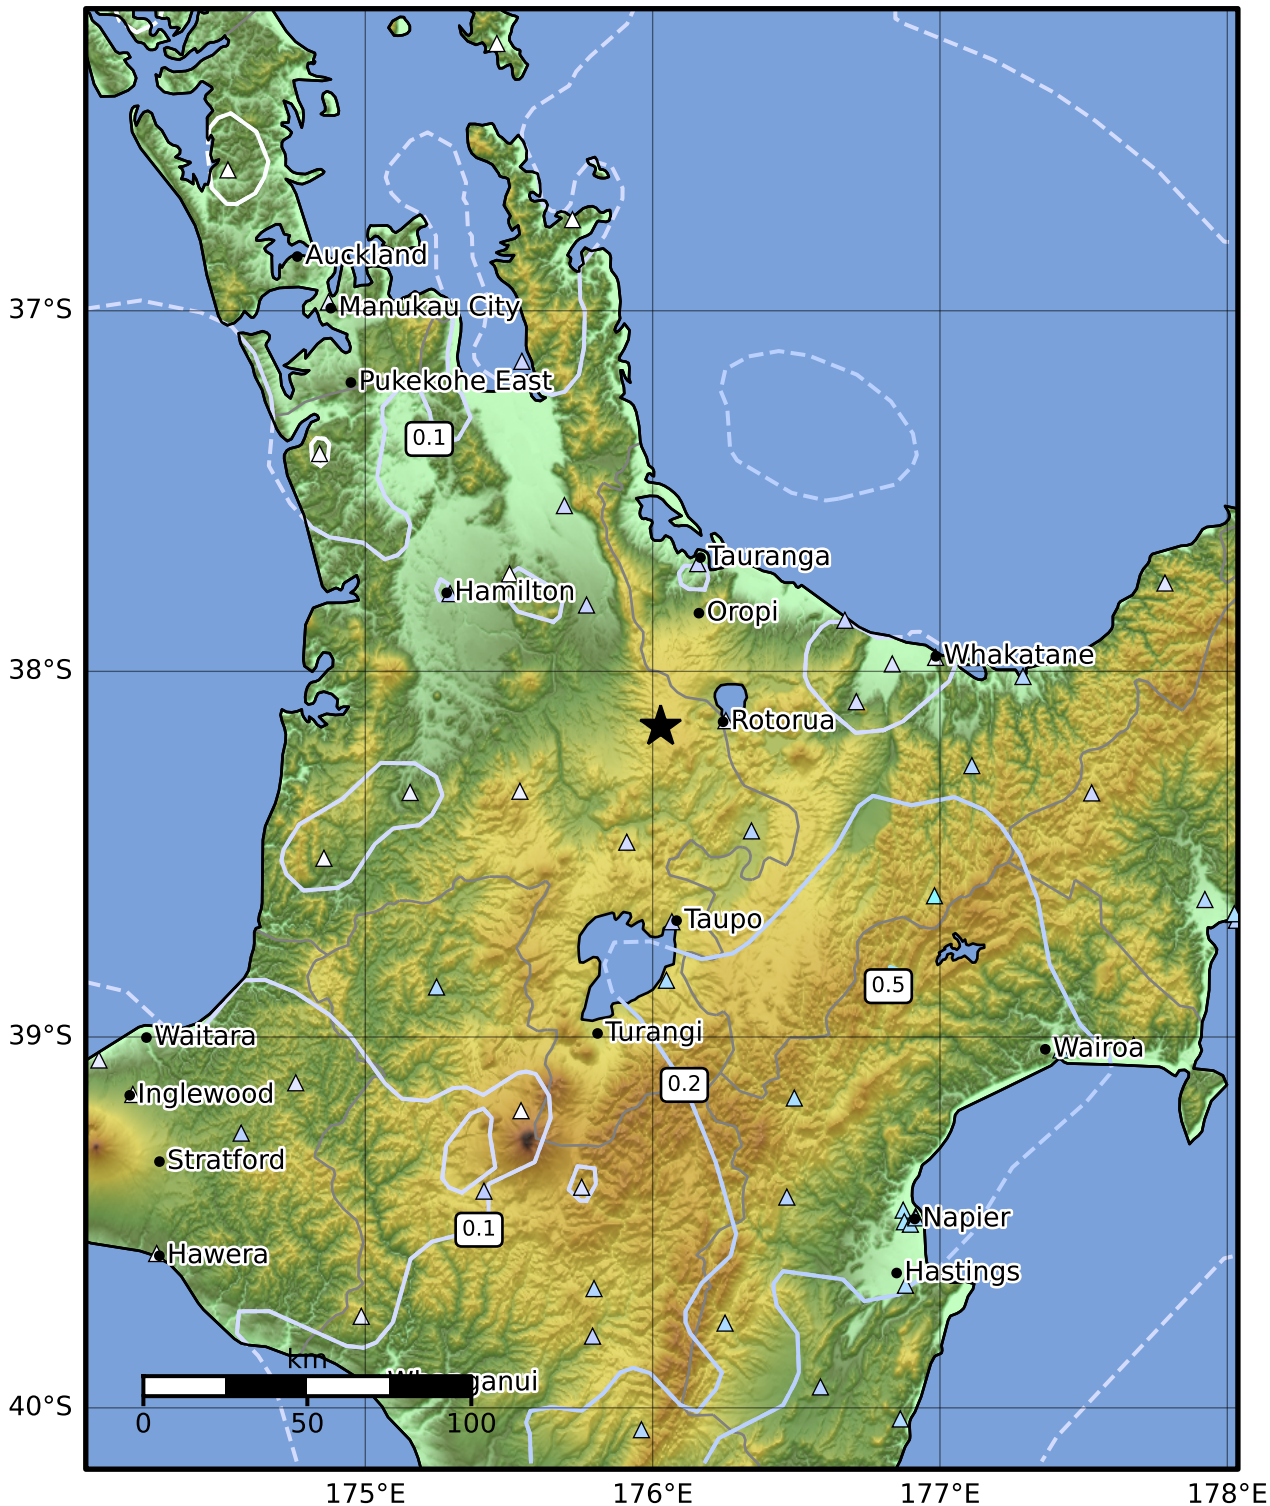

Peak Ground Acceleration Map GNS Science  
ShakeMap: Waikato

Jun 05, 2024 14:19:45 UTC M4.9 S38.15 E176.03 Depth: 170.4km ID:2024p423234

PGA (%g)	0.1	0.2	0.5	1	2	5	10	20	50	100	200
----------	-----	-----	-----	---	---	---	----	----	----	-----	-----

Scale based on Moratalla et al.(2021) and Worden et al.(2012) Version 3: Processed 2024-06-19T23:52:11Z

△ Seismic Instrument ○ Reported Intensity ★ Epicenter