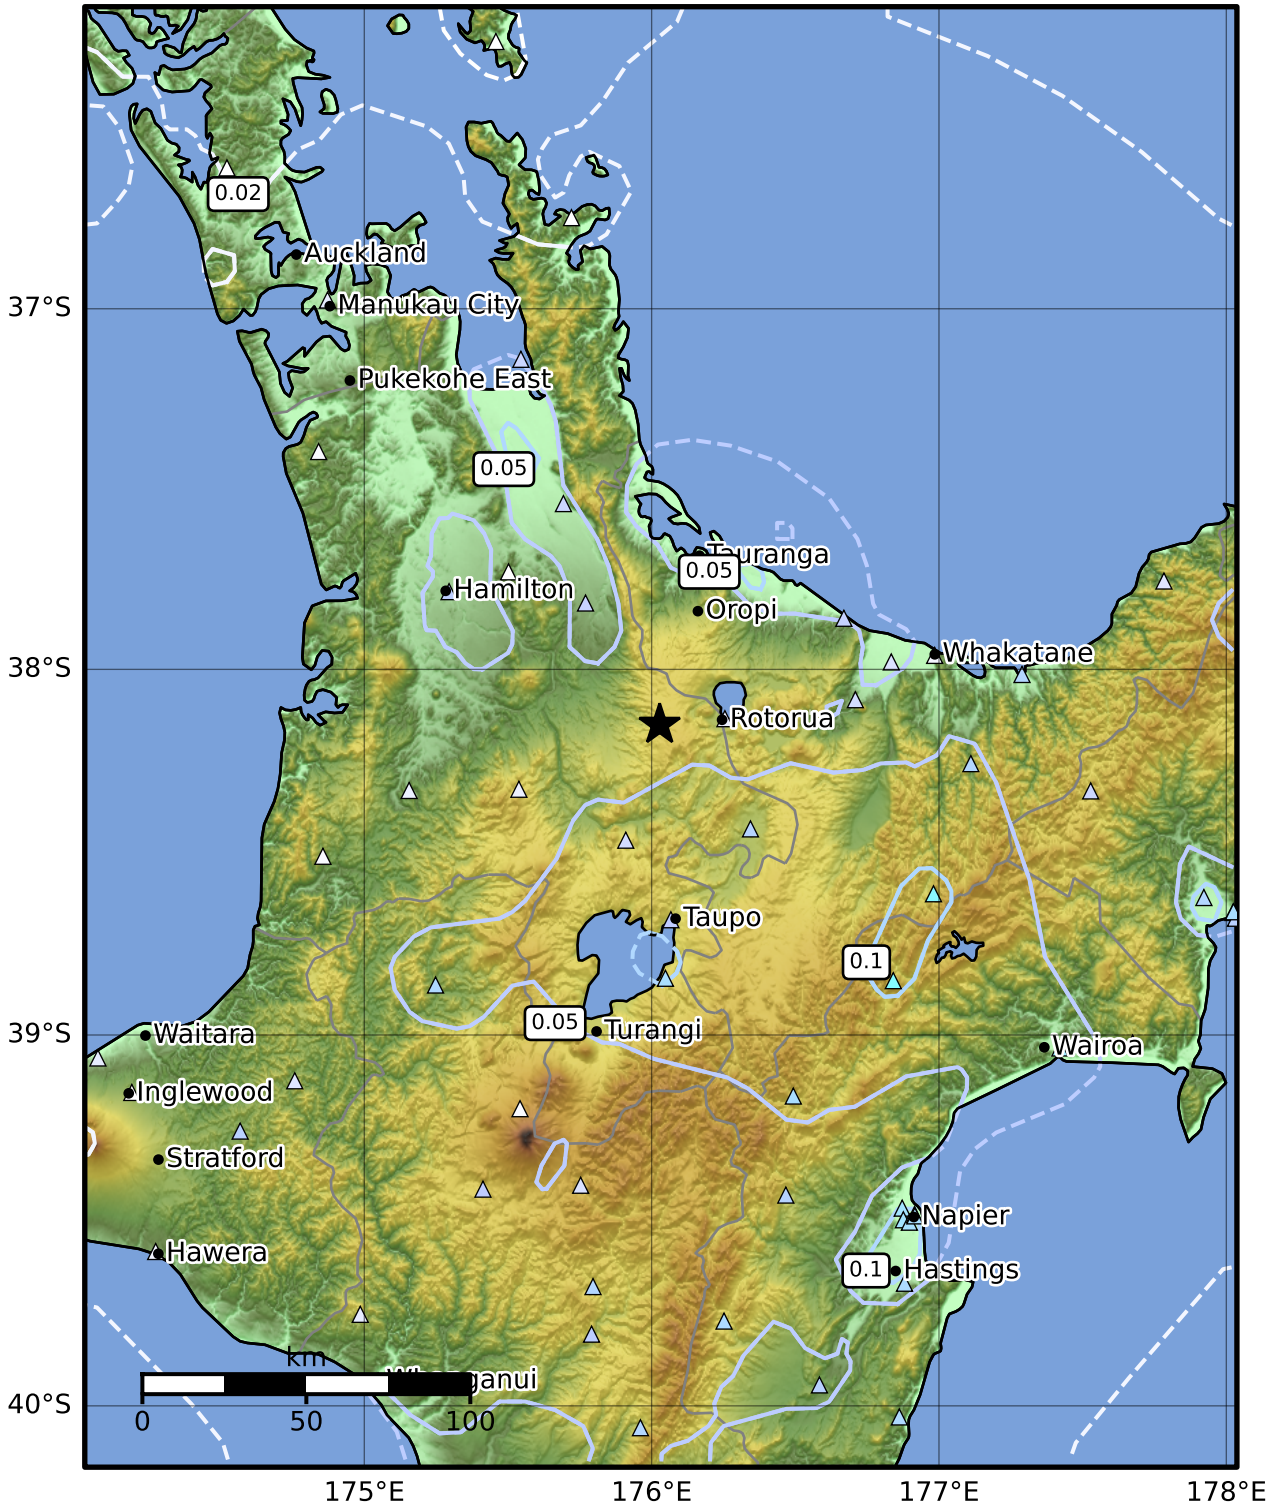

1.0 Second Peak Spectral Acceleration Map GNS Science
ShakeMap: Waikato

Jun 05, 2024 14:19:45 UTC M4.9 S38.15 E176.03 Depth: 170.4km ID:2024p423234

Scale based on Moratalla et al.(2021) and Worden et al.(2012) Version 3: Processed 2024-06-19T23:52:11Z
 Δ Seismic Instrument ○ Reported Intensity ★ Epicenter